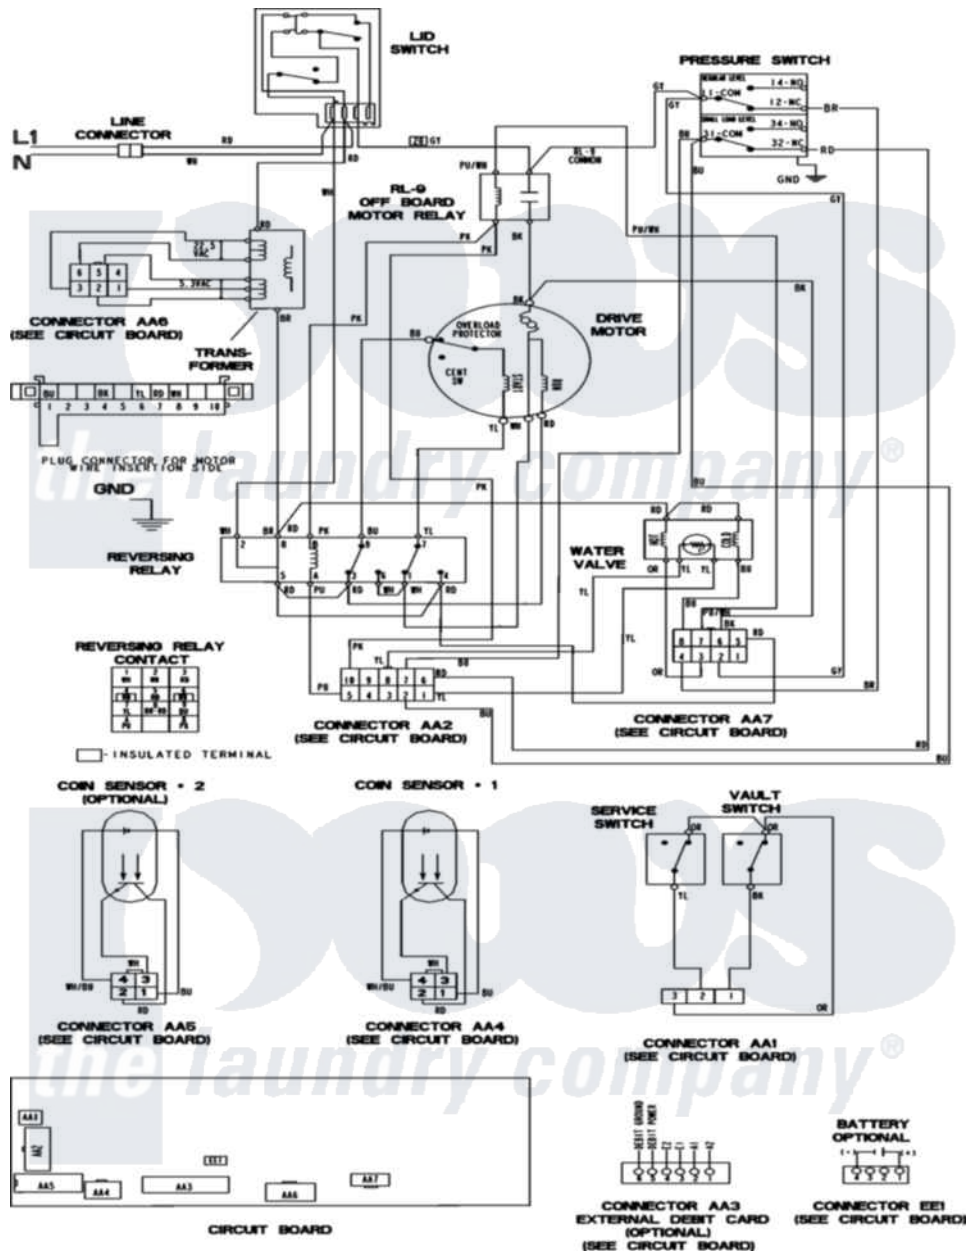

Maytag MAT12PDLAW 10 - WIRING INFORMATION

Maytag [Residential Maytag MAT12PDLAW Washer Parts](#) Parts Diagram 10 - WIRING INFORMATION
 Click on the part number to view part

Item	Original Part Number	Replaced By	Status	Part Description
001	NLA		Not Available	WIRING INFORMATION