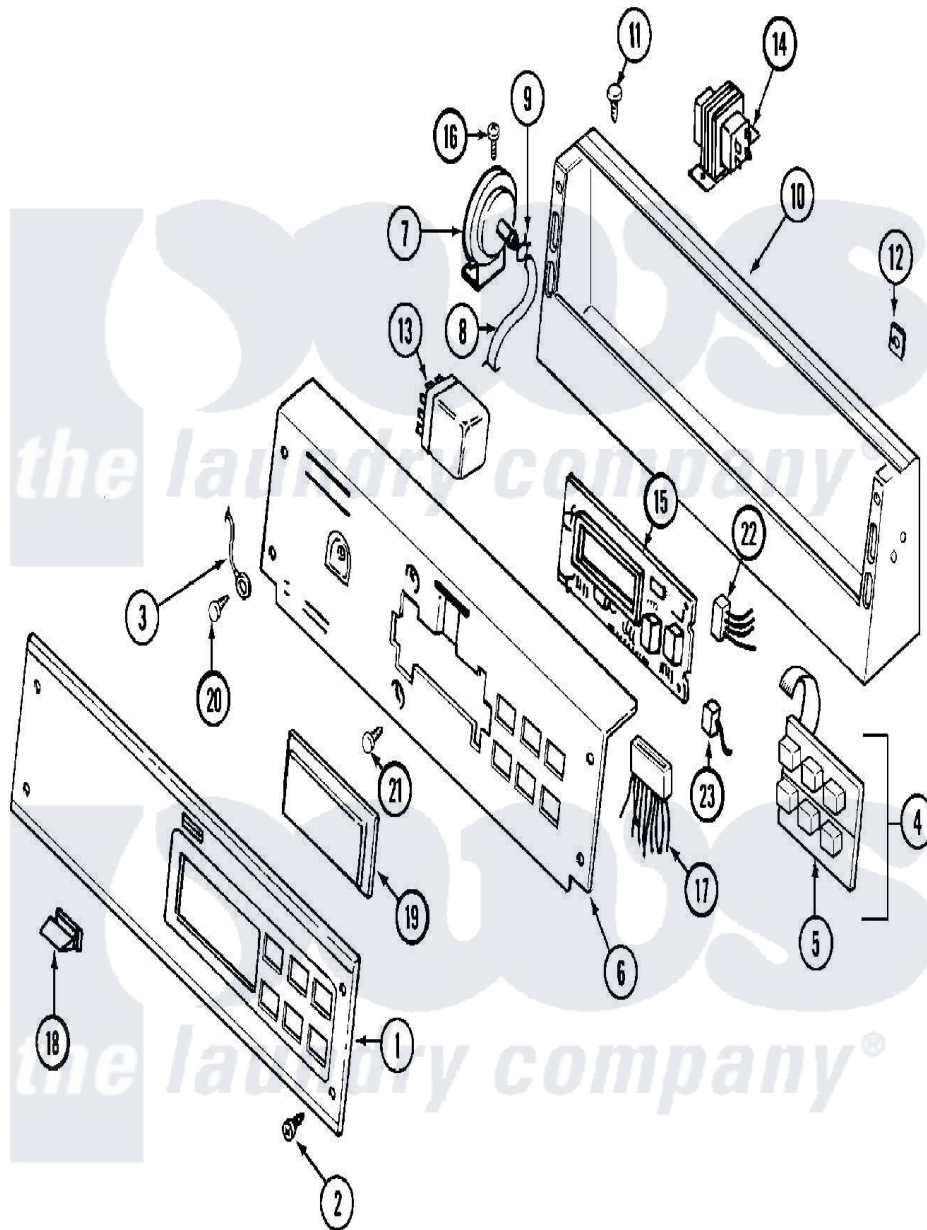

Maytag MAT12PDSAW 01 - CONTROL PANEL

Maytag Residential Maytag MAT12PDSAW Washer Parts Parts Diagram 01 - CONTROL PANEL
 Click on the part number to view part

Item	Original Part Number	Replaced By	Status	Part Description
001	22004058			Control Panel, Facia
"	22004287		Not Available	FACIA - PD
"	22004305			Facia, Pd/Ps
002	215506			Screw, Control Panel Overlay
003	22001959			Wire, Ground
004	206808	W10135389		Push Button And Switch Assembly
"	215526			Screw, Circuit Board
005	215517	W10131113		Push Button
006	22003099			Bracket, Back
007	22001308			Switch, Water Level
008	22001619			Tube, Water Level Switch
009	22003295	285655		Clamp, Hose
010	22003091			Console
011	212276	W10116760		Screw
012	215003			Fastener, Panel And Bracket
013	206421			Relay, Motor Reversing

"	206824	W10133335	Relay, Motor
014	211294	90767	Screw, 8A X 3/8 HeX Washer Head Tapping
"	22001960		Transformer
"	Y313559		Screw
015	22002954		Deflector, Water
"	22004048	22004222	Commercial D.C. Control Board
"	33001204		Stand-Off, Ccontrol Board
"	912077		Locknut, Reader Harness
016	211294	90767	Screw, 8A X 3/8 HeX Washer Head Tapping
017	22004056		WIRE HARNESS
"	22004396		Harness, Wire
018	214610		Bumper, Lid
019	22001962	W10131114	Cover, Display
020	210186	3370225	Screw
021	215527	W10140652	Screw, 6-20 X 1/2
022	22001965		Optic Switch Assembly
023	22001966		Harness, Sensor Switch