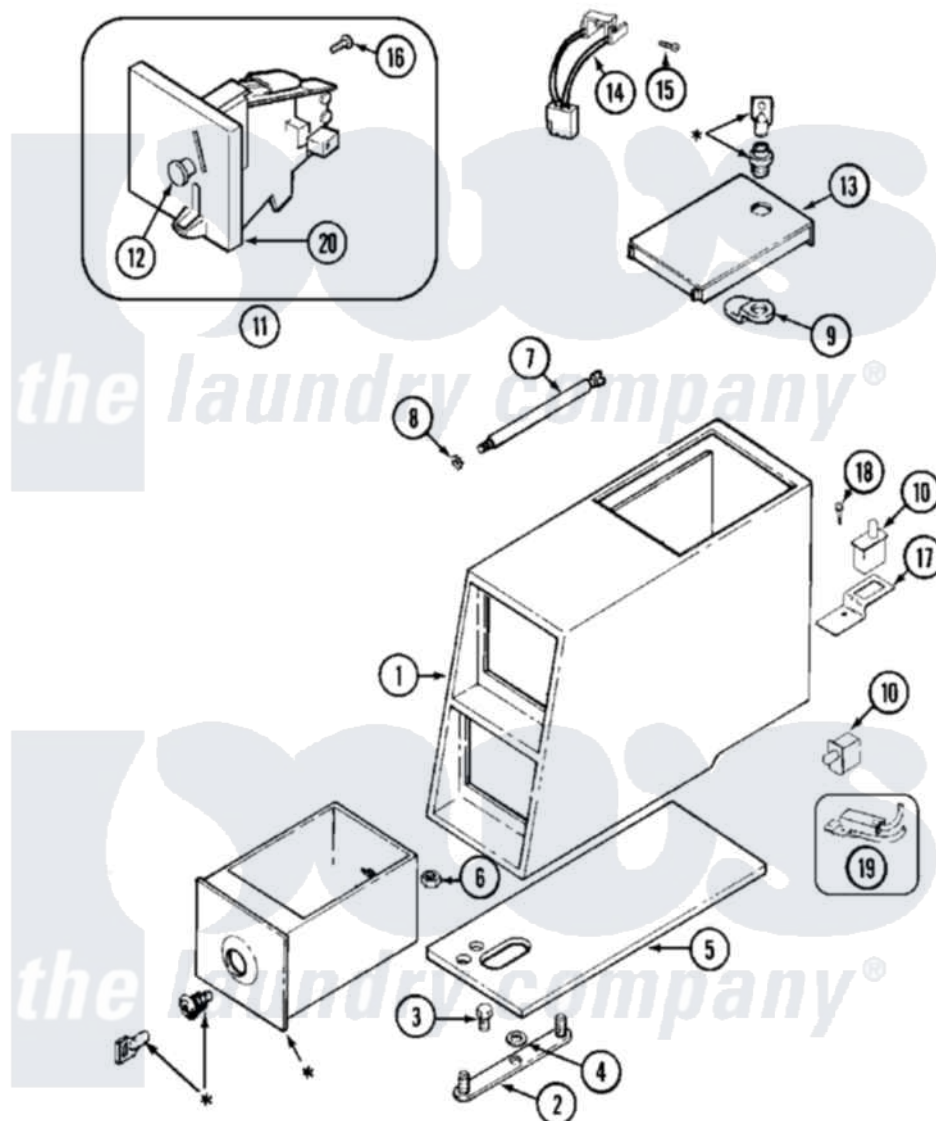

Maytag MAT12PDSAW 02 - CONTROL CENTER

* CONTACT YOUR COMMERCIAL LAUNDRY DISTRIBUTOR

Maytag [Residential Maytag MAT12PDSAW Washer Parts](#) Parts Diagram 02 - CONTROL CENTER
 Click on the part number to view part

Item	Original Part Number	Replaced By	Status	Part Description
001	22002480			Vault, Coin PD Coin Drop Supplied By Dist.
002	22001810		Not Available	STRAP, MOUNTING
003	211294	90767		Screw, 8A X 3/8 HeX Washer Head Tapping
004	910309			Washer, Mounting Strap
005	22001870			Gasket, Coin Vault
006	Y052740	62739		Nut, Lock
007	213035			Bolt, Locking
008	910181			Lockwasher, Terminal Block
009	NLA		Not Available	CAM, LOCKING
010	33001250			Switch, Vault And Service Door
"	912012	3400409		Screw
011	22004112			Coin Drop Greenwald Us.25
"	33002648			Coin Drop-U.S.
012	216200			Face Plate Return Button

013	22001910	22003679	Timer Access Door Assembly
014	22001965		Optic Switch Assembly
015	314665		Screw, Switch Assembly
016	216068		Screw, Coin Drop
017	22001404		Bracket, Service Switch
018	212276	W10116760	Screw
019	22001966		Harness, Sensor Switch
020	33002647		Single Faceplate Assembly