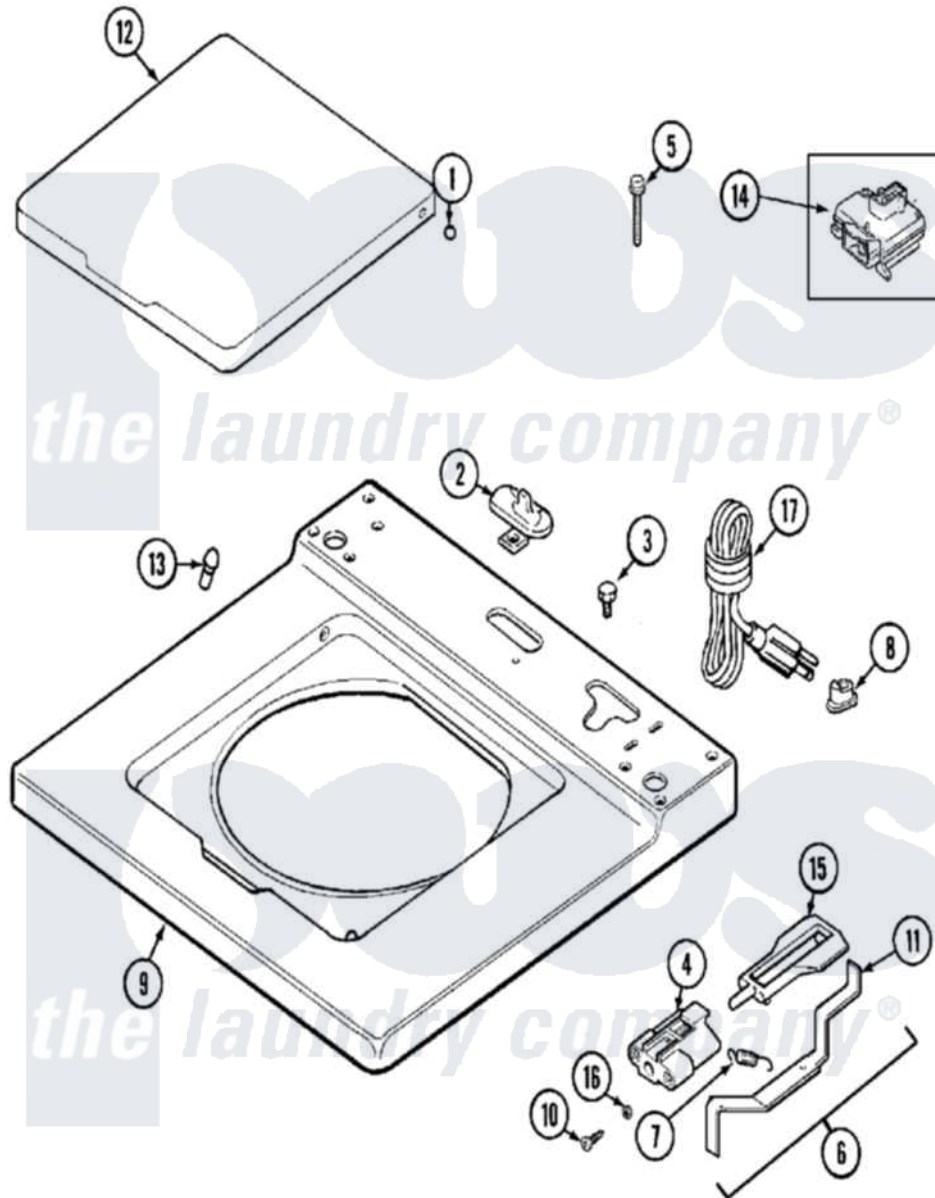

# Maytag MAT12PDSAW 03 - TOP

Maytag [Residential Maytag MAT12PDSAW Washer Parts](#) Parts Diagram 03 - TOP  
 Click on the part number to view part

Item	Original Part Number	Replaced By	Status	Part Description
001	<a href="#">211726</a>			Hinge, Ball Lid
002	207159	<a href="#">489355</a>		Screw, 8 X 1/2
"	<a href="#">22001298</a>			Cap, Top Cover
003	210186	<a href="#">3370225</a>		Screw
004	<a href="#">22002135</a>			Bracket, Unbalance
005	<a href="#">213501</a>			Screw, No.6-20 X 1-1/8 Inch
006	<a href="#">22001969</a>			Unbalance Lever Assembly
007	<a href="#">213720</a>			Spring, Lid Switch
008	<a href="#">211881</a>			Grommet, Cord Part Not Used- Gas Models Only
009	<a href="#">22001970</a>			Cover Assembly, Top
010	910182	<a href="#">25-7809</a>		Screw, No.6-20 1/2 Flthd Torx
011	<a href="#">22001968</a>			Lever, Unbalance
012	22001888	<a href="#">22001341</a>		Lid W/Legend
013	<a href="#">212716</a>			Bumper, Lid
014	22003440	<a href="#">12001908</a>		Switch-Lid
015	<a href="#">216255</a>			Plunger, Lid Switch