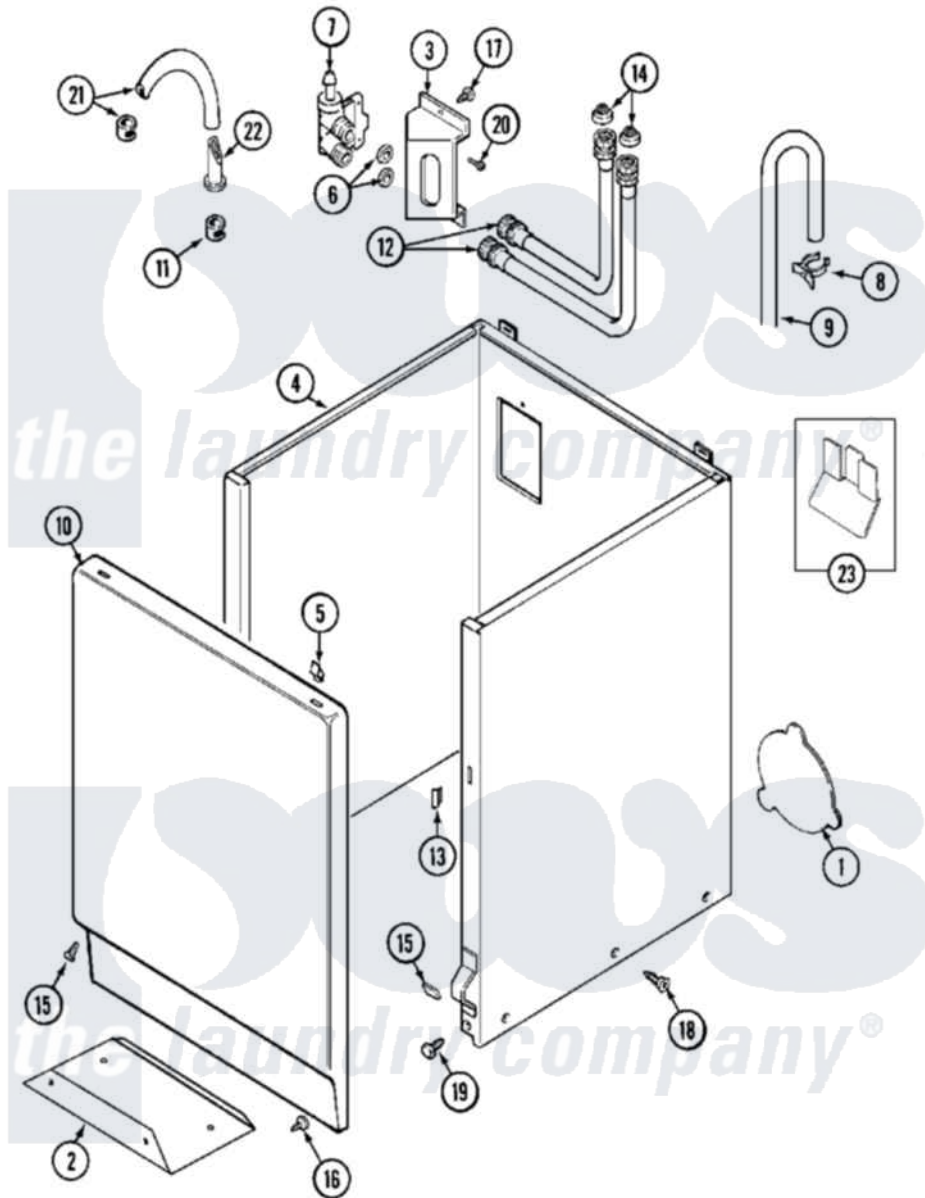

# Maytag MAT12PDSAW 04 - CABINET

Maytag [Residential Maytag MAT12PDSAW Washer Parts](#) Parts Diagram 04 - CABINET  
 Click on the part number to view part

Item	Original Part Number	Replaced By	Status	Part Description
001	211294	<a href="#">90767</a>		Screw, 8A X 3/8 HeX Washer Head Tapping
"	<a href="#">22002924</a>			Plate, Access
002	<a href="#">213846</a>			Guard, Belt
003	<a href="#">22002361</a>			Bracket, Water Valve
"	22003217	<a href="#">3370225</a>		Screw
004	NLA		Not Available	CABINET (WHT)
005	<a href="#">22001650</a>			Fastener, Spring
006	<a href="#">Y013783</a>			Washer, Inlet Hose
007	205161	<a href="#">489503</a>		Clamp
"	<a href="#">22004049</a>			Thermistor Water Valve / Comm
008	<a href="#">22002151</a>			Clip, Hose
009	22002700	<a href="#">22003410</a>		Hose, Drain
"	<a href="#">22003814</a>			Retainer, Drain Hose
010	22001803		Not Available	PANEL, FRONT (WHT)
011	205161	<a href="#">489503</a>		Clamp

012	<a href="#">12001900</a>		Kit-Inlet Hose Assembly
"	<a href="#">12001901</a>		Kit-Inlet Hose Assembly
013	<a href="#">22002331</a>		Spacer, Front Panel
014	<a href="#">22002960</a>		Strainer, Washer Inlet
015	<a href="#">213325</a>		Clip, Retaining
"	<a href="#">22001496</a>		Front Panel Fastener And Screw
016	211294	<a href="#">90767</a>	Screw, 8A X 3/8 HeX Washer Head Tapping
017	212276	<a href="#">W10116760</a>	Screw
018	<a href="#">213007</a>		Xfor Cabinet See Cabinet, Back
019	213121	<a href="#">3400111</a>	Screw, 12-14 X 5/8
020	<a href="#">Y313561</a>		Screw---NA
021	22001608	<a href="#">22001954</a>	Injector Hose And Clamp Kit
022	<a href="#">22001900</a>		Preventer, Back Flow
023	<a href="#">22001972</a>		Clip, Cabinet