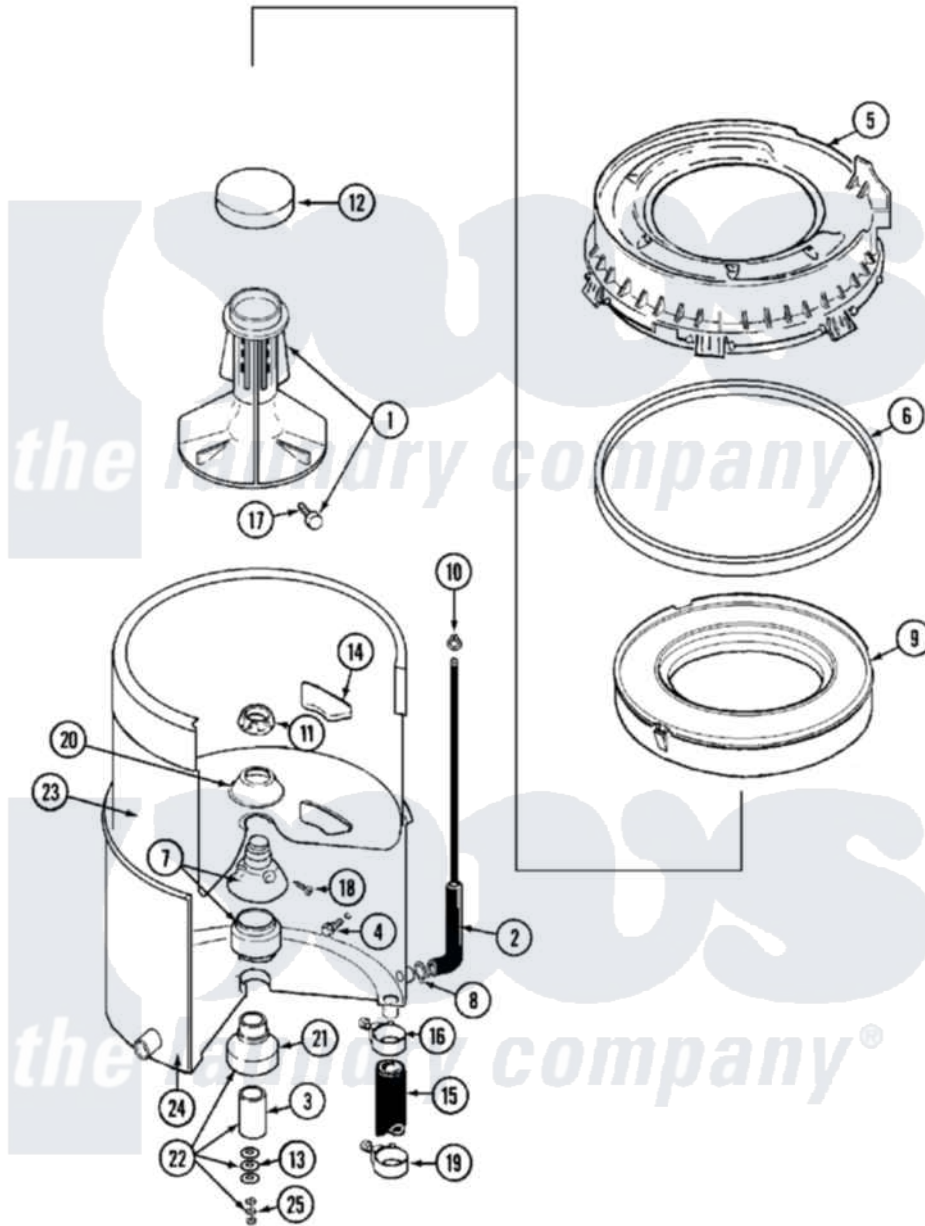

Maytag MAT12PDSAW 05 - TUB

Maytag Residential Maytag MAT12PDSAW Washer Parts Parts Diagram 05 - TUB
 Click on the part number to view part

Item	Original Part Number	Replaced By	Status	Part Description
001	208543			Agitator
002	212942	22001619		Tube, Water Level Switch
003	211130			Bearing Liner, Tub Bearing
004	200744	W10175939		Bolt
"	205254	W10175938		Bolt
005	22001970			Cover Assembly, Top
006	Y22001201	22001007		Gasket, Cover To Tub
007	22204012	6-2095720		Mounting S
008	211641			Clamp, 1-1/16"
009	22001142			Ring, Balance
010	22003295	285655		Clamp, Hose
011	211047	6-2110472		Nut- Clamp
012	215532			Cap, Agitator
013	211100			Washer, Outer Tub
014	215980			Plug, Filter Hole
015	Y212989			Hose, Outer Tub To Pump

016	22001640	285655	Clamp, Hose
017	206478	Not Available	SCREW & WASHER FOR AGITATOR
018	22001423		Set Screw, Mounting Stem
019	22001640	285655	Clamp, Hose
020	211210		Washer, Clamping Nut
021	200824	6-2040130	Tub Bearin
022	204013	6-2040130	Tub Bearin
023	22001141	Y2201881	Tub, Inner Short White SP
024	22001115	22003312	Tub, Outer
025	Y054867		Washer, Lock