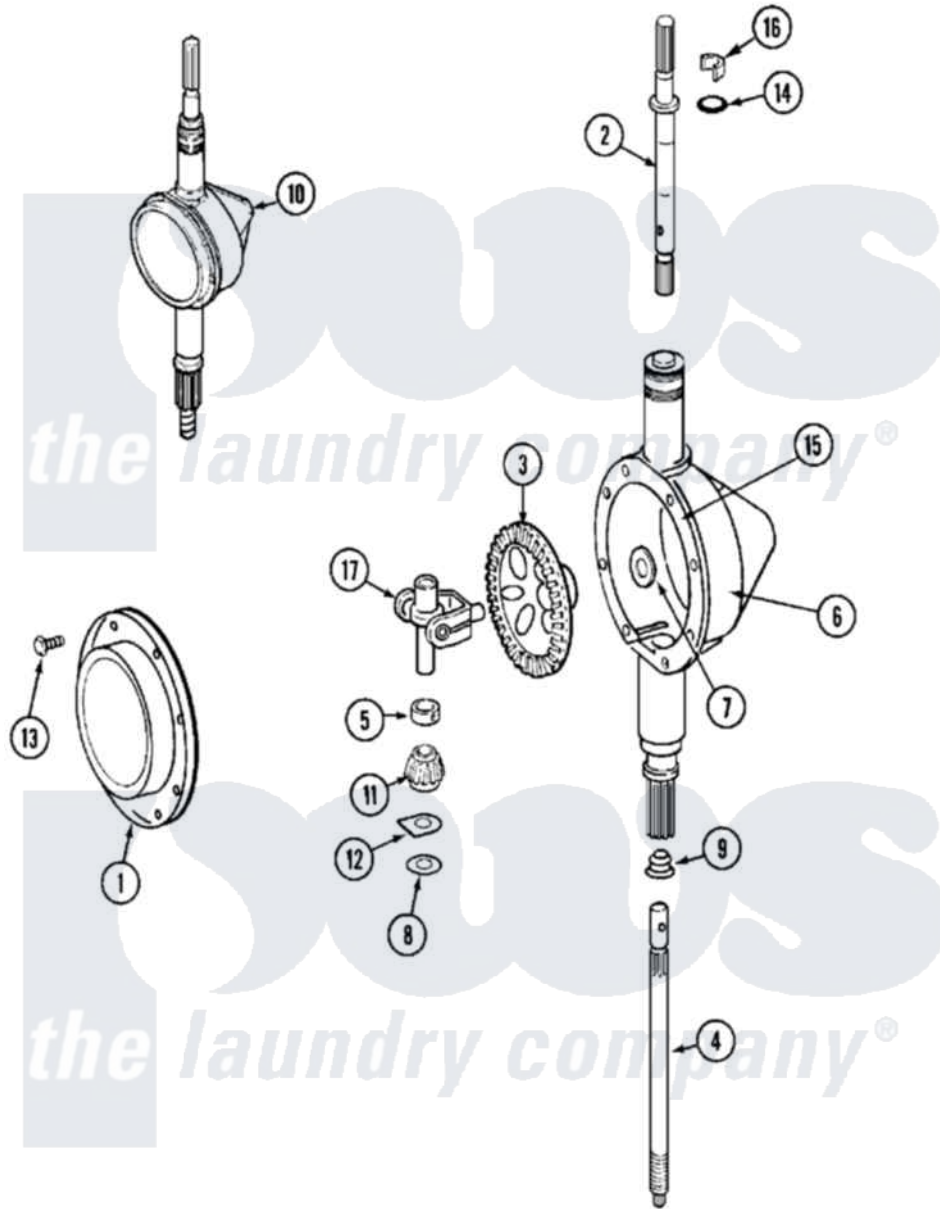

Maytag MAT12PDSAW 06 - TRANSMISSION

Maytag [Residential Maytag MAT12PDSAW Washer Parts](#) Parts Diagram 06 - TRANSMISSION
 Click on the part number to view part

Item	Original Part Number	Replaced By	Status	Part Description
001	206628			Cover, Transmission
002	22002415	6-2168983		Shaft- Agi
003	206713	6-2067130		Gear- Beve
004	22002343	6-2300060		Shaft- Cen
005	22002353			Collar, Center Shaft
006	22002537			Housing, Transmission
"	Y056080	6-0560800		Oil
007	215394			Washer, Bevel Gear
008	211483	6-2114830		Washer- SP
009	206602	207843		Lip Seal Repair Kit
010	22002375	6-2097790		Transmison
011	215401	W10221114		Pinion
012	215395			Plate, Clutch
013	215417		Not Available	SCREW, TRANSMISSION COVER
014	22002417			O-Ring AgitatOr Shaft
015	Y058700	675652		Adhesive