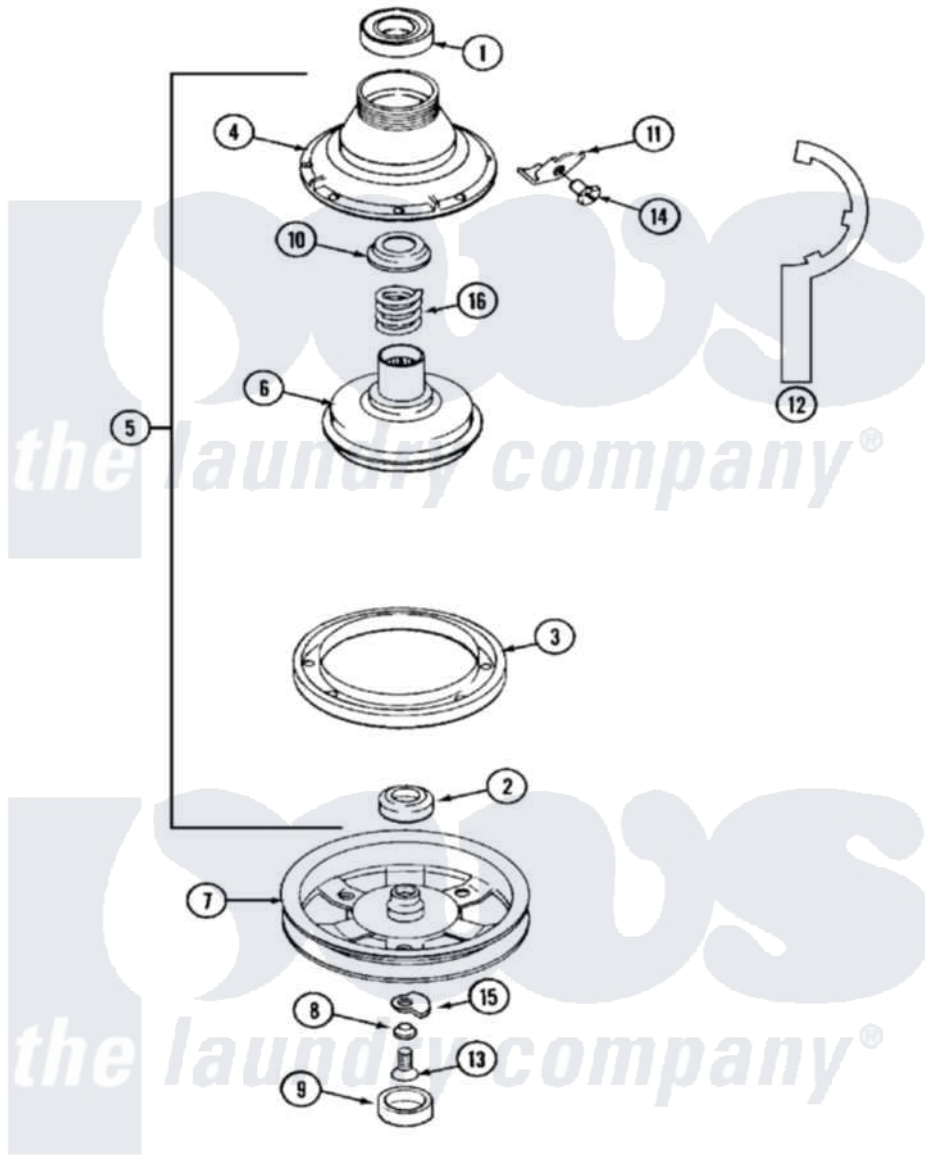

Maytag MAT12PDSAW 08 - CLUTCH & BRAKE

Maytag Residential Maytag MAT12PDSAW Washer Parts Parts Diagram 08 - CLUTCH & BRAKE
 Click on the part number to view part

Item	Original Part Number	Replaced By	Status	Part Description
001	Y200720	22003441		Bearing, Rear
002	200835			Bearing, Brake Rotor
003	22003890	6-2011900		Brake Asse
004	22003891	6-2011900		Brake Asse
005	201190	6-2011900		Brake Asse
006	201126	6-2011900		Brake Asse
007	22002429	6-2301530		Pulley
008	211090	22003555		Washer, Stop Lug
009	22002428			Cover, Dust
010	211039	6-2011900		Brake Asse
011	213325			Clip, Retaining
012	Y038315	038315		Tool
013	211375	681582		Screw
014	213326			Bolt, Sems Retaining Clip
015	211089			Lug, Stop Pulley
016	211041	6-2011900		Brake Asse