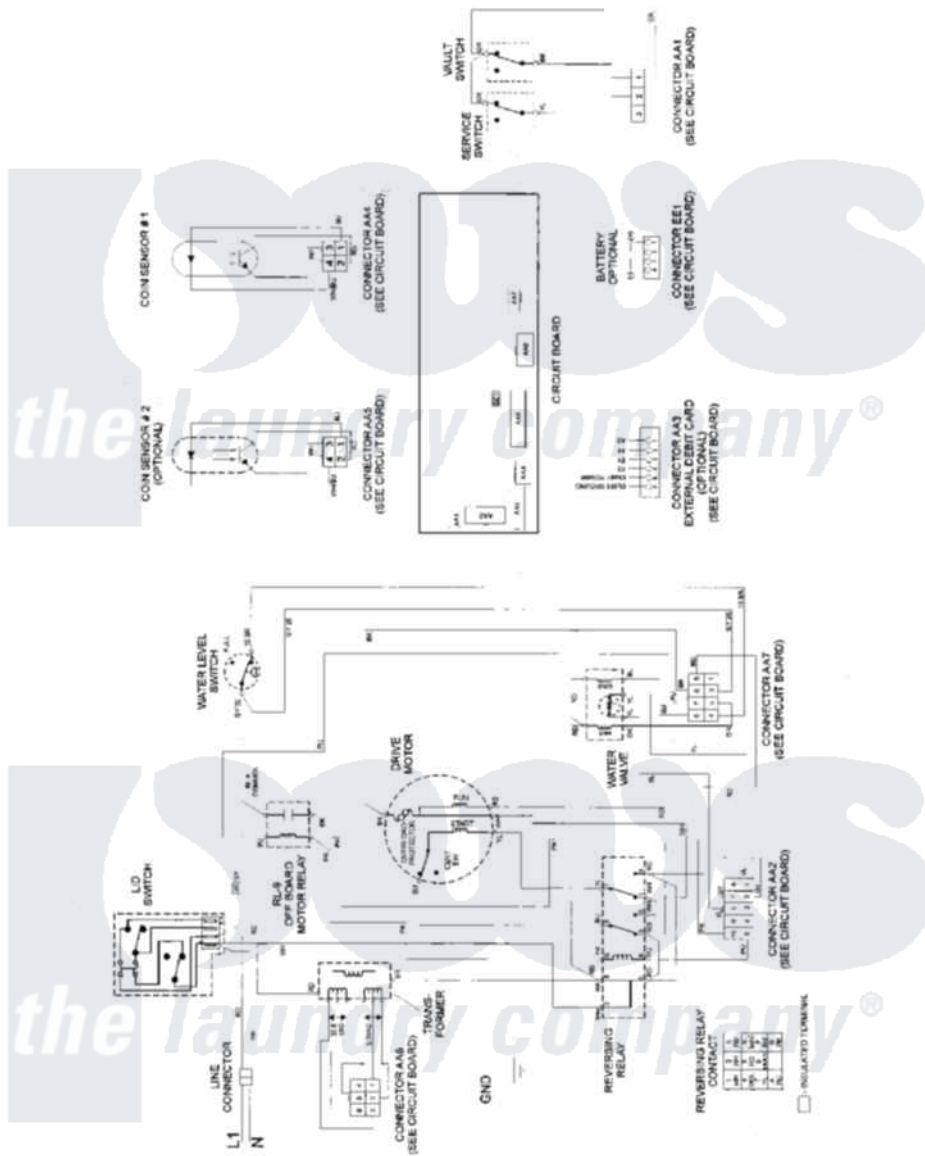

Maytag MAT12PDSAW 10 - WIRING INFORMATION

Maytag [Residential Maytag MAT12PDSAW Washer Parts](#) Parts Diagram 10 - WIRING INFORMATION
 Click on the part number to view part

Item	Original Part Number	Replaced By	Status	Part Description
001	NLA		Not Available	WIRING INFORMATION