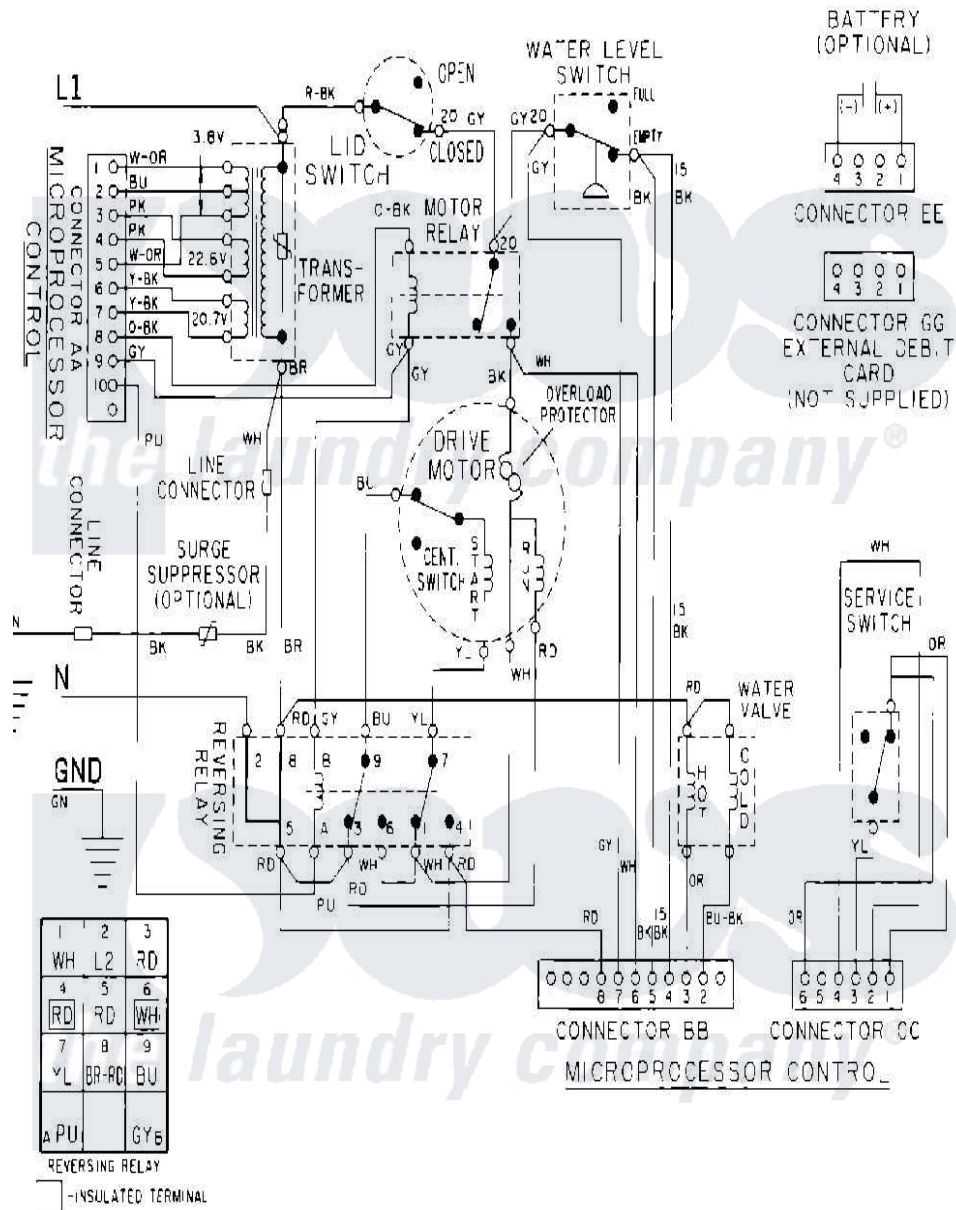

Maytag MAT12PRAAW 09 - WIRING INFORMATION

Maytag [Residential Maytag MAT12PRAAW Washer Parts](#) Parts Diagram 09 - WIRING INFORMATION
 Click on the part number to view part

Item	Original Part Number	Replaced By	Status	Part Description
001	NLA		Not Available	WIRING INFORMATION