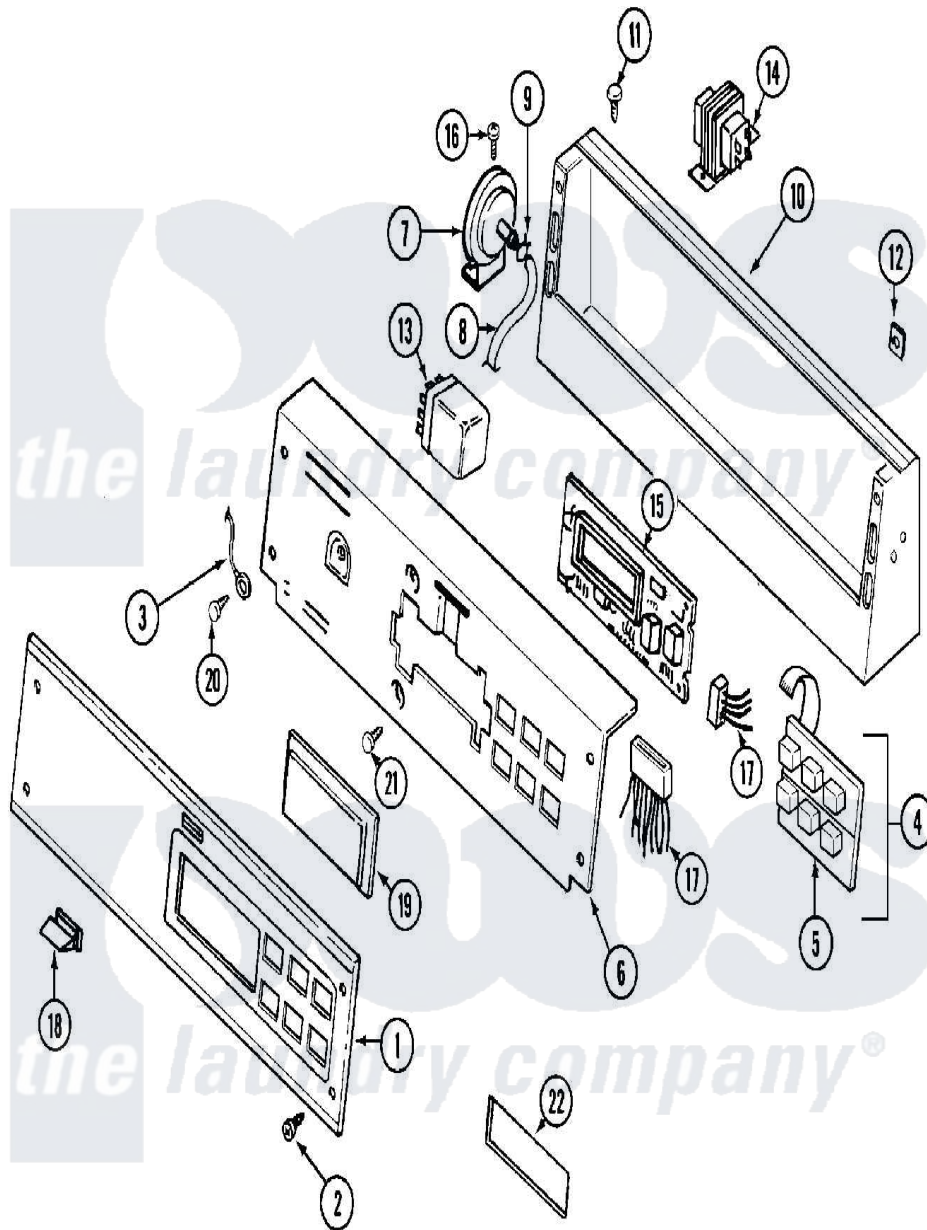

Maytag MAT12PRAEW 01 - CONTROL PANEL

Maytag Residential Maytag MAT12PRAEW Washer Parts Parts Diagram 01 - CONTROL PANEL
 Click on the part number to view part

Item	Original Part Number	Replaced By	Status	Part Description
001	22002418			Panel, Control
002	215506			Screw, Control Panel Overlay
003	22001959			Wire, Ground
004	206808	W10135389		Push Button And Switch Assembly
"	215526			Screw, Circuit Board
"	912077			Locknut, Reader Harness
005	215517	W10131113		Push Button
006	22001975			Bracket, Back
"	22002354			Screw, Back Bracket
"	22003207			Bracket, Back
007	22001308			Switch, Water Level
008	22001619			Tube, Water Level Switch
009	410296	596669		Clamp, Manifold
010	206780			Control Cover Assembly
"	22003093			Console
011	212276	W10116760		Screw

012	215003		Fastener, Panel And Bracket
013	206421		Relay, Motor Reversing
"	22001418		Plate, Relay
014	211251		Screw, Transformer
"	22001419		Nut, Transformer
"	22002139		Transformer
015	22001511	22002954	Deflector, Water
"	22001955	22004222	Commercial D.C. Control Board
"	22001973		Harness, Pr Service
"	33001204		Stand-Off, Ccontrol Board
"	912077		Locknut, Reader Harness
016	211294	90767	Screw, 8A X 3/8 HeX Washer Head Tapping
017	22002140	22004206	Harness As Pack
"	22002699	902577	Capacitor, Thermostat
"	314531		Connector, Edgeboard
"	Y312953		Terminal, Edgeboard
018	214610		Bumper, Lid
019	22001962	W10131114	Cover, Display
020	210186	3370225	Screw
021	215527	W10140652	Screw, 6-20 X 1/2
"	22002155	33001856	Reader Harness Kit
022	22001976		Bezel