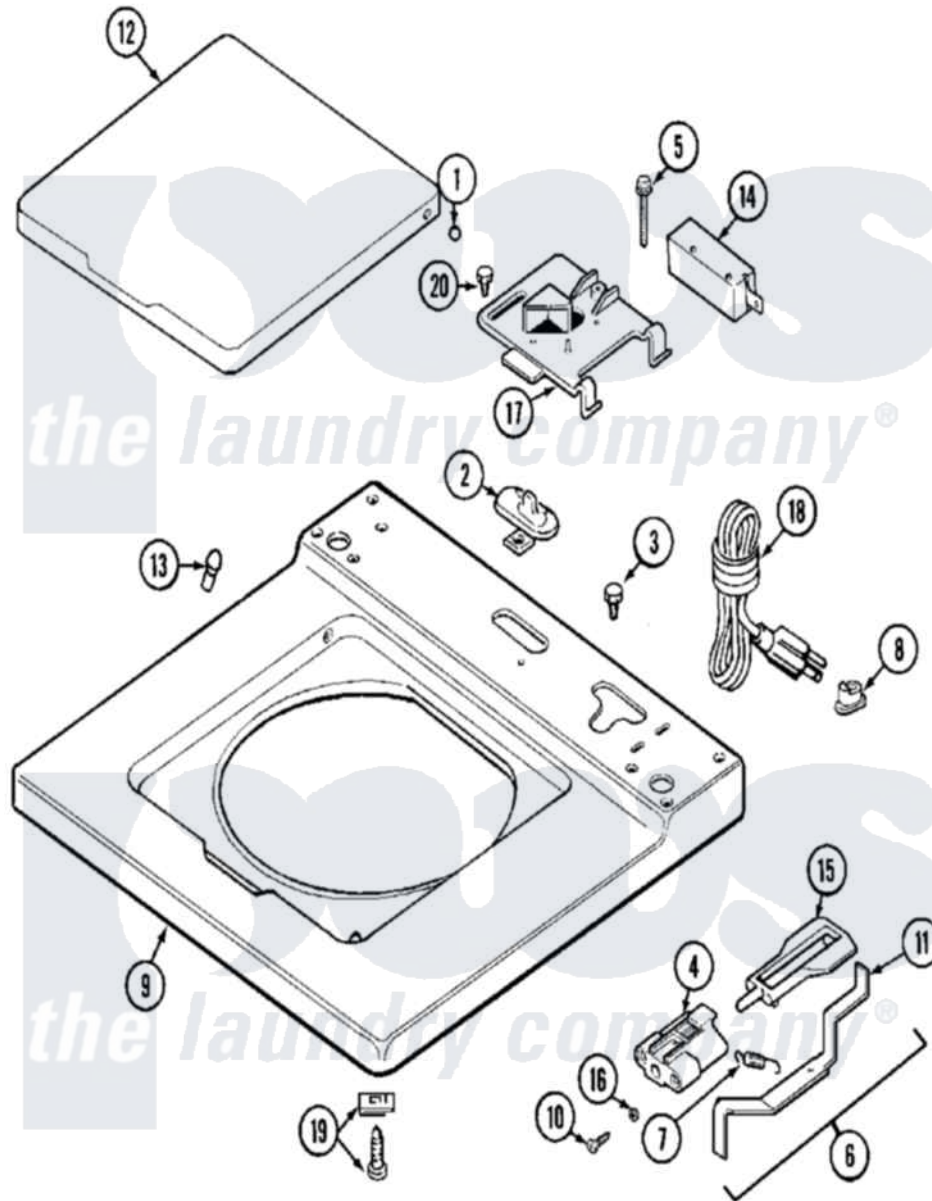

# Maytag MAT12PRAEW 02 - TOP

Maytag [Residential Maytag MAT12PRAEW Washer Parts](#) Parts Diagram 02 - TOP  
 Click on the part number to view part

Item	Original Part Number	Replaced By	Status	Part Description
001	<a href="#">211726</a>			Hinge, Ball Lid
002	207159	<a href="#">489355</a>		Screw, 8 X 1/2
"	<a href="#">22001298</a>			Cap, Top Cover
003	210186	<a href="#">3370225</a>		Screw
004	NLA		Not Available	BRACKET, UNBALANCE---- NA
005	<a href="#">213501</a>			Screw, No.6-20 X 1-1/8 Inch
006	<a href="#">22001681</a>			Unbalance Lever Assembly
007	<a href="#">213720</a>			Spring, Lid Switch
008	<a href="#">216183</a>			Grommet, Cord Export
009	216423	<a href="#">3370225</a>		Screw
"	<a href="#">22001920</a>			Fuse
"	22001921	<a href="#">10091101</a>		Block-Fuse
"	<a href="#">22002175</a>			Cover Assembly, Top
010	910182	<a href="#">25-7809</a>		Screw, No.6-20 1/2 Flthd Torx
011	<a href="#">22001672</a>			Lever, Unbalance
012	<a href="#">22001597</a>			Lid

013	<a href="#">212716</a>		Bumper, Lid
014	<a href="#">22001362</a>		Switch, Lid
"	<a href="#">22002152</a>		Wire, Jumper
015	<a href="#">216255</a>		Plunger, Lid Switch
016	<a href="#">211500</a>		Washer, Bracket To Top Cover
017	<a href="#">22001678</a>		Bracket, Switch And Fuse
018	208569	Not Available	CORD, POWER
019	<a href="#">204445</a>		Screw And Fastener Assembly
020	207159	<a href="#">489355</a>	Screw, 8 X 1/2