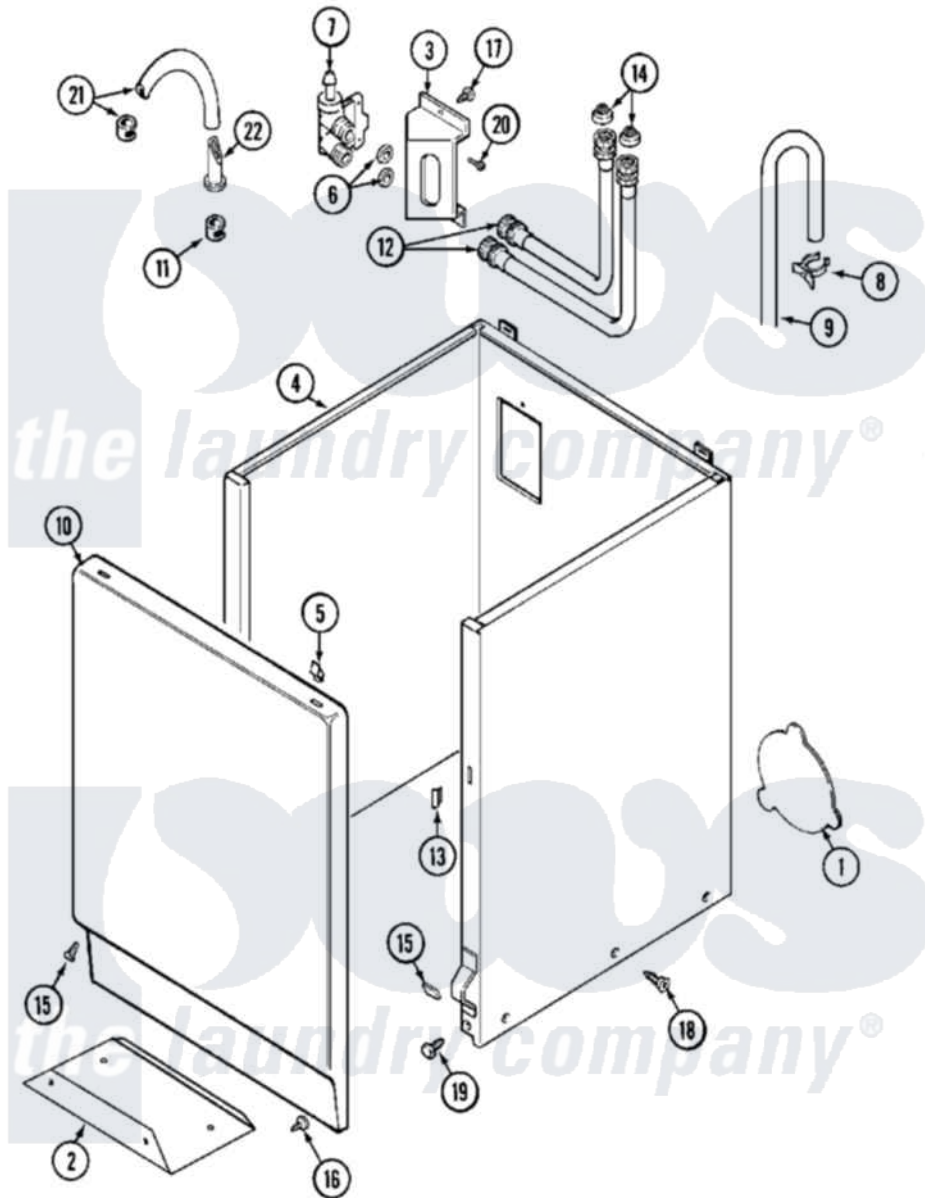

Maytag MAT12PRAEW 03 - CABINET

Maytag [Residential Maytag MAT12PRAEW Washer Parts](#) Parts Diagram 03 - CABINET
 Click on the part number to view part

Item	Original Part Number	Replaced By	Status	Part Description
001	211294	90767		Screw, 8A X 3/8 HeX Washer Head Tapping
"	212985	22002924		Plate, Access
002	213846			Guard, Belt
003	214812	22002361		Bracket, Water Valve
"	22003217	3370225		Screw
004	22001995			Screw Note: Screw, Tumbler Front And Shroud
"	22002381			V-Bracket
"	22002382			Fastener, V-Bracket
"	NLA		Not Available	CABINET (WHT)
005	22001650			Fastener, Spring
006	Y013783			Washer, Inlet Hose
007	205161	489503		Clamp
"	214337	96160		Screen
"	22001604			Valve, Water 120V 60Hz
008	22001815	22002765		Clip, Hose

009	22001816		Hose, Drain
"	22002700	22003410	Hose, Drain
"	22002701	22003814	Retainer, Drain Hose
010	22002366	Not Available	PANEL, FRONT (WHT)
011	205161	489503	Clamp
012	208100	76313	Hosefill
013	214376	22002331	Spacer, Front Panel
014	200961	12001413	Strainer And Washer Kit
015	213325		Clip, Retaining
"	22001496		Front Panel Fastener And Screw
016	211294	90767	Screw, 8A X 3/8 HeX Washer Head Tapping
017	212276	W10116760	Screw
018	213007		Xfor Cabinet See Cabinet, Back
019	213121	3400111	Screw, 12-14 X 5/8
"	213122	27001200	Screw
020	Y313561		Screw---NA
021	22001608	22001954	Injector Hose And Clamp Kit
022	22001900		Preventer, Back Flow