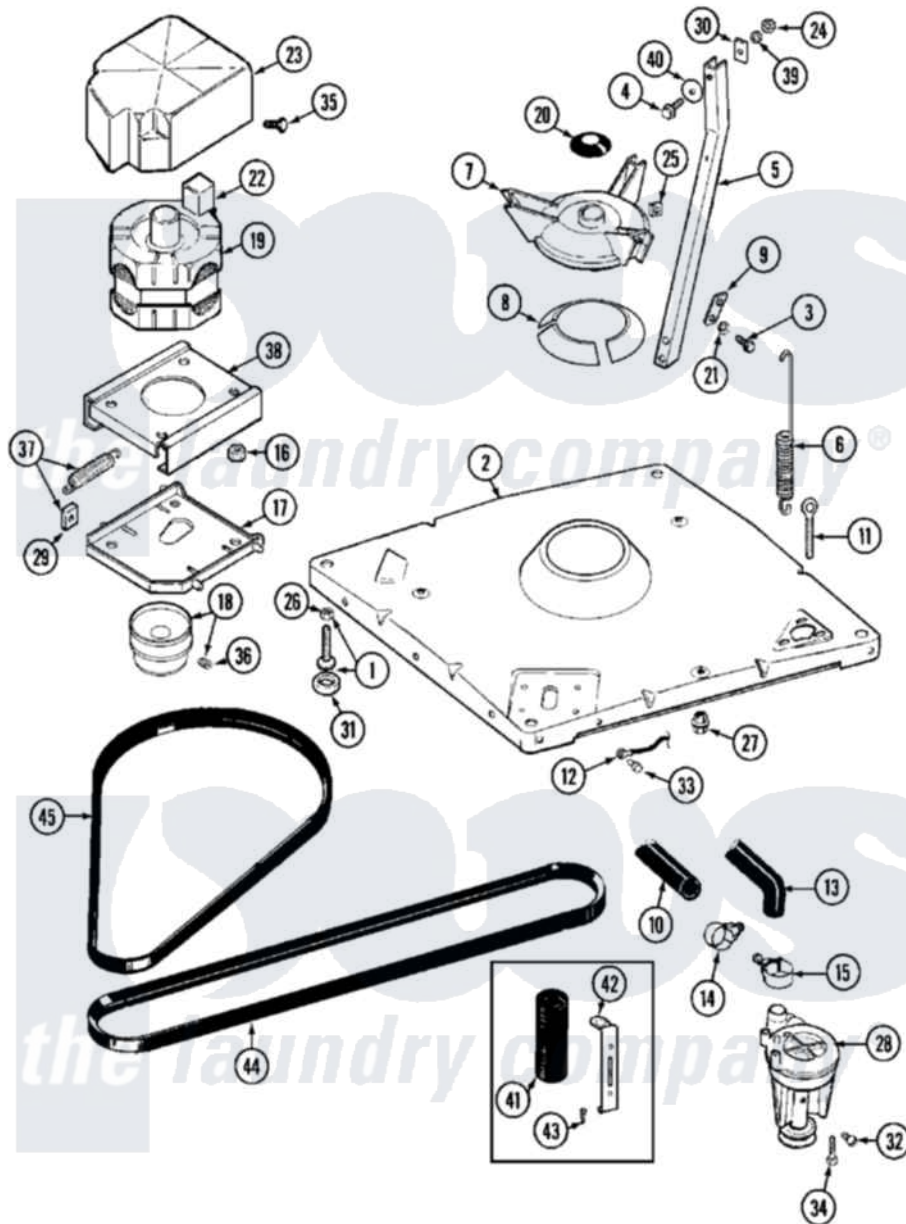

Maytag MAT12PRAEW 05 - BASE

Maytag [Residential Maytag MAT12PRAEW Washer Parts](#) Parts Diagram 05 - BASE
 Click on the part number to view part

Item	Original Part Number	Replaced By	Status	Part Description
001	Y302699	22003428		Leg, Adjustable
002	22001172	22002150		Base
003	Y015627			Screw- Hex
004	200744	W10175939		Bolt
"	205254	W10175938		Bolt
005	213100		Not Available	PART NOT USED
006	22001300			Spring, Centering
007	203725			Damper W/Bolt And Clip
008	203956			Damper Pad Kit
009	213073			Washer, Double Brace
010	22001816			Hose, Drain
011	216416			Bolt, Eye/Centering Spring
012	901220			Ground Wire
013	Y212989			Hose, Outer Tub To Pump
014	Y22001820	285655		Clamp, Hose
015	22001640	285655		Clamp, Hose

016	Y311426	3400029	Nut, Adapter Plate
017	22001301		Mount, Motor Lower-Assembly
018	Y202496		Pulley, Motor
019	202157	12002352	Motor-Drve
020	22001511	22002954	Deflector, Water
021	911852	486009	Lockwasher
022	205131		Switch, Motor External Start
"	205132	Not Available	SWITCH, MOTOR EXTERNAL START No.201664-14,205463-4 & 201800-4
"	206505	Not Available	PROD. No.201664-15, & No.205463-3.
"	NLA	Not Available	SWITCH, MOTOR EXTERNAL START
023	215098		Shield, Motor
024	Y052734		Nut, Carrage Bolts And Bracket
025	Y052785		Nut, Brace To Damper
026	210385		Lock Nut For Adjustable Leg
027	211949		Nut, Adjustment Eyebolt
028	202203	6-2022030	Pump As Pa
029	Y204998	205000	Roller And Spring Kit 4+Spr
030	212979	Not Available	WASHER, TUB BRACE
031	210684		Foot, Adjustable Leg
032	Y015408	22003235	Screw, Bearing Insert
033	210186	3370225	Screw
034	211880		Screw, HeX Head No.10 X 1/2 Inc
035	213121	3400111	Screw, 12-14 X 5/8
036	Y053241		Set Screw, Motor Pulley
037	205000		Roller And Spring Kit 4+Spr
038	214956		Motor Mount Assembly
039	Y054867		Washer, Lock
040	211100		Washer, Outer Tub
041	22001857	201101	Capacitor
042	22001396		Clip, Capacitor
043	211294	90767	Screw, 8A X 3/8 HeX Washer Head Tapping
044	211451		Belt, Pump
045	211948		V Belt, Drive Pulley