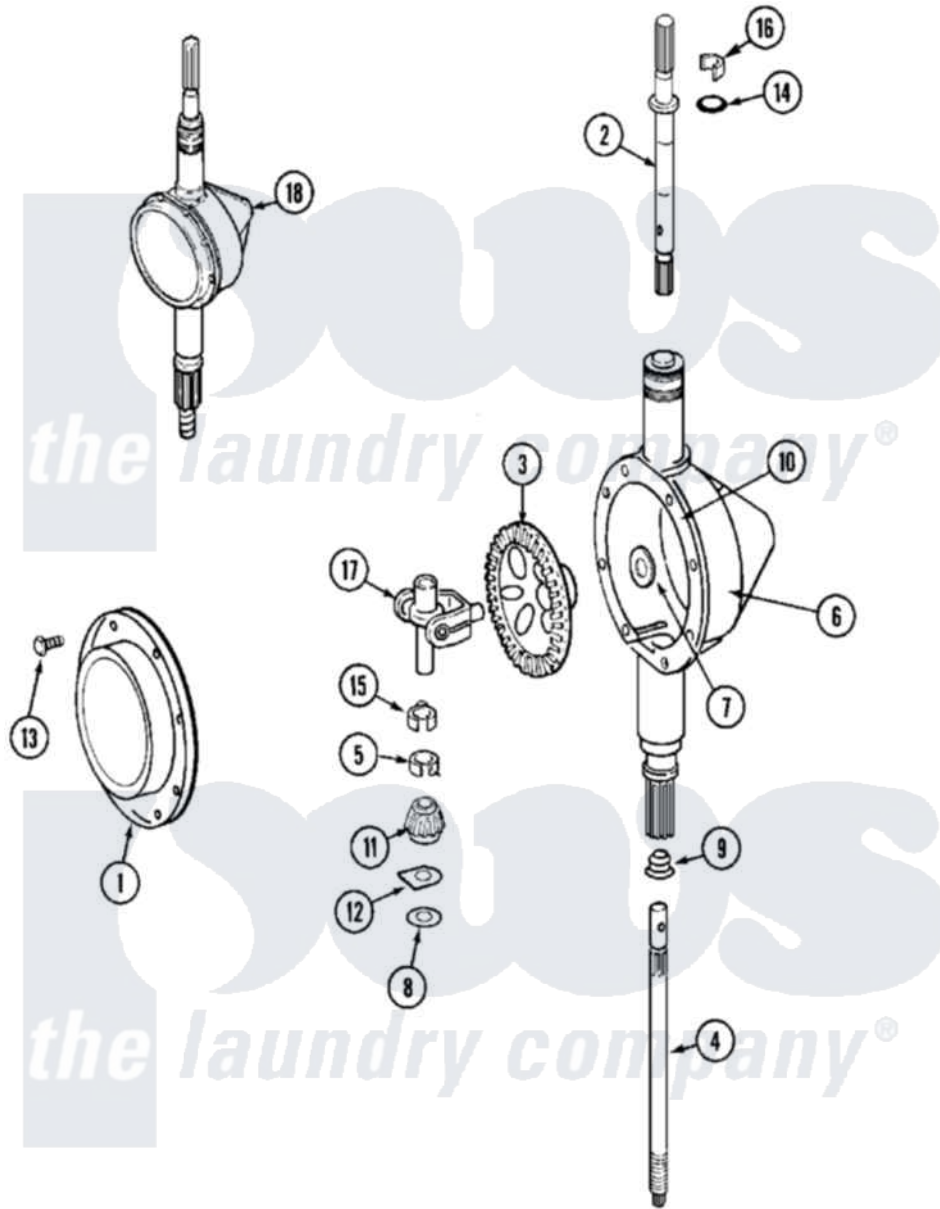

Maytag MAT12PRAEW 06 - TRANSMISSION

Maytag [Residential Maytag MAT12PRAEW Washer Parts](#) Parts Diagram 06 - TRANSMISSION
 Click on the part number to view part

Item	Original Part Number	Replaced By	Status	Part Description
001	206628			Cover, Transmission
002	22002415	6-2168983		Shaft- Agi
003	206713	6-2067130		Gear- Beve
004	12001451			Ctr Shaft W/Collar Andkeeper- Sha
005	22002353			Collar, Center Shaft
006	22002416	6-2300100		Assembly-
007	215394			Washer, Bevel Gear
008	211483	6-2114830		Washer- SP
009	206602	207843		Lip Seal Repair Kit
010	Y058700	675652		Adhesive
011	215401	W10221114		Pinion
012	215395			Plate, Clutch
013	215417		Not Available	SCREW, TRANSMISSION COVER
014	210690			Seal, Rubber
015	22002341			Collar, Lower Plastic Keeper

016

[22002340](#)

Collar, Agitator Shaft

017

206685

[6-2066850](#)

Yoke

018