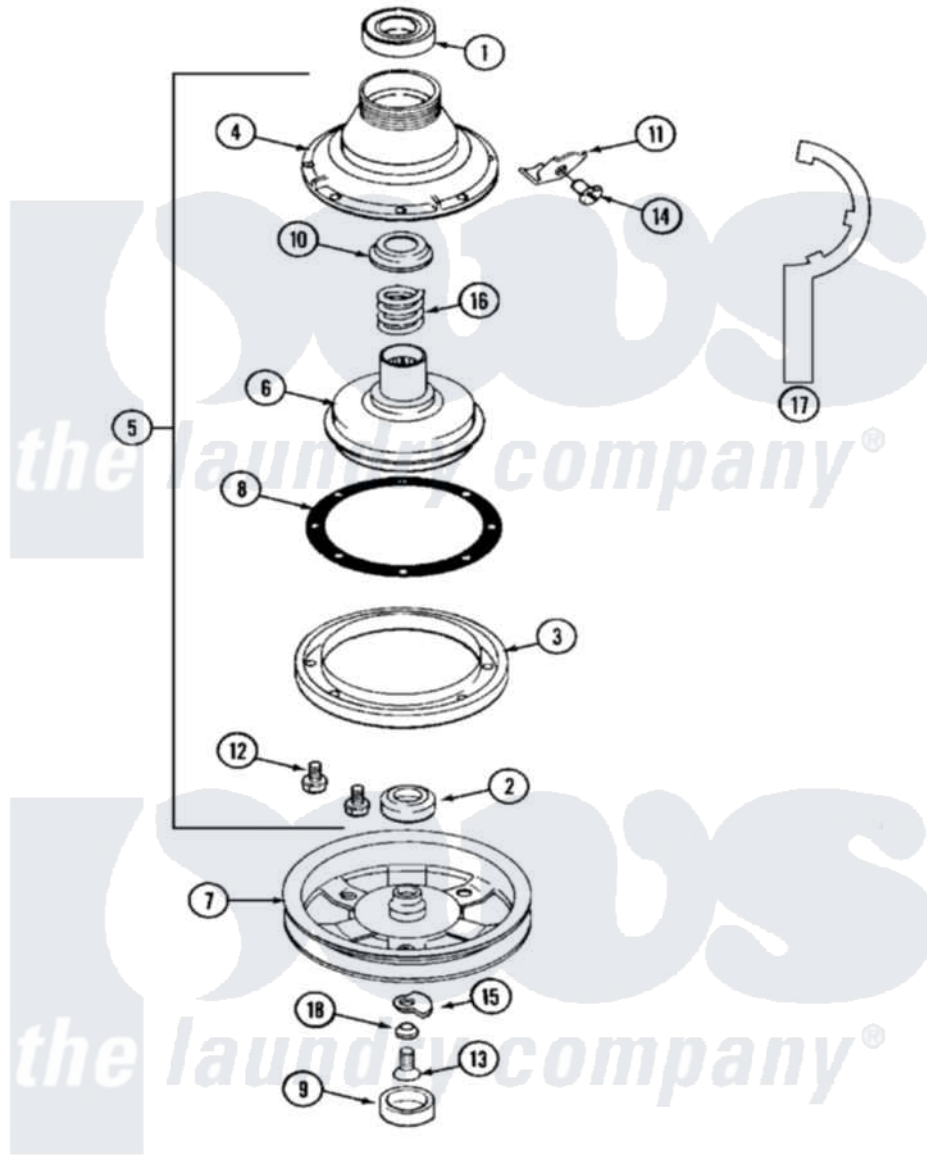

Maytag MAT12PRAEW 07 - CLUTCH & BRAKE

Maytag [Residential Maytag MAT12PRAEW Washer Parts](#) Parts Diagram 07 - CLUTCH & BRAKE
 Click on the part number to view part

Item	Original Part Number	Replaced By	Status	Part Description
001	Y200720	22003441		Bearing, Rear
002	200835			Bearing, Brake Rotor
003	211043	6-2011900		Brake Asse
004	211045	6-2011900		Brake Asse
005	201190	6-2011900		Brake Asse
006	201126	6-2011900		Brake Asse
007	22001441	22002432		Pulley Assembly
"	22002432			Pulley Assembly
008	211042	6-2011900		Brake Asse
009	22002428			Cover, Dust
"	NLA		Not Available	CAP, OIL RETAINER
010	211039	6-2011900		Brake Asse
011	213325			Clip, Retaining
012	211000			SCREW, BRAKE DRUM (HEX HEAD)
013	211375	681582		Screw
014	213326			Bolt, Sems Retaining Clip

015	211089		Lug, Stop Pulley
016	211041	6-2011900	Brake Asse
017	Y038315	038315	Tool
018	211090	22003555	Washer, Stop Lug