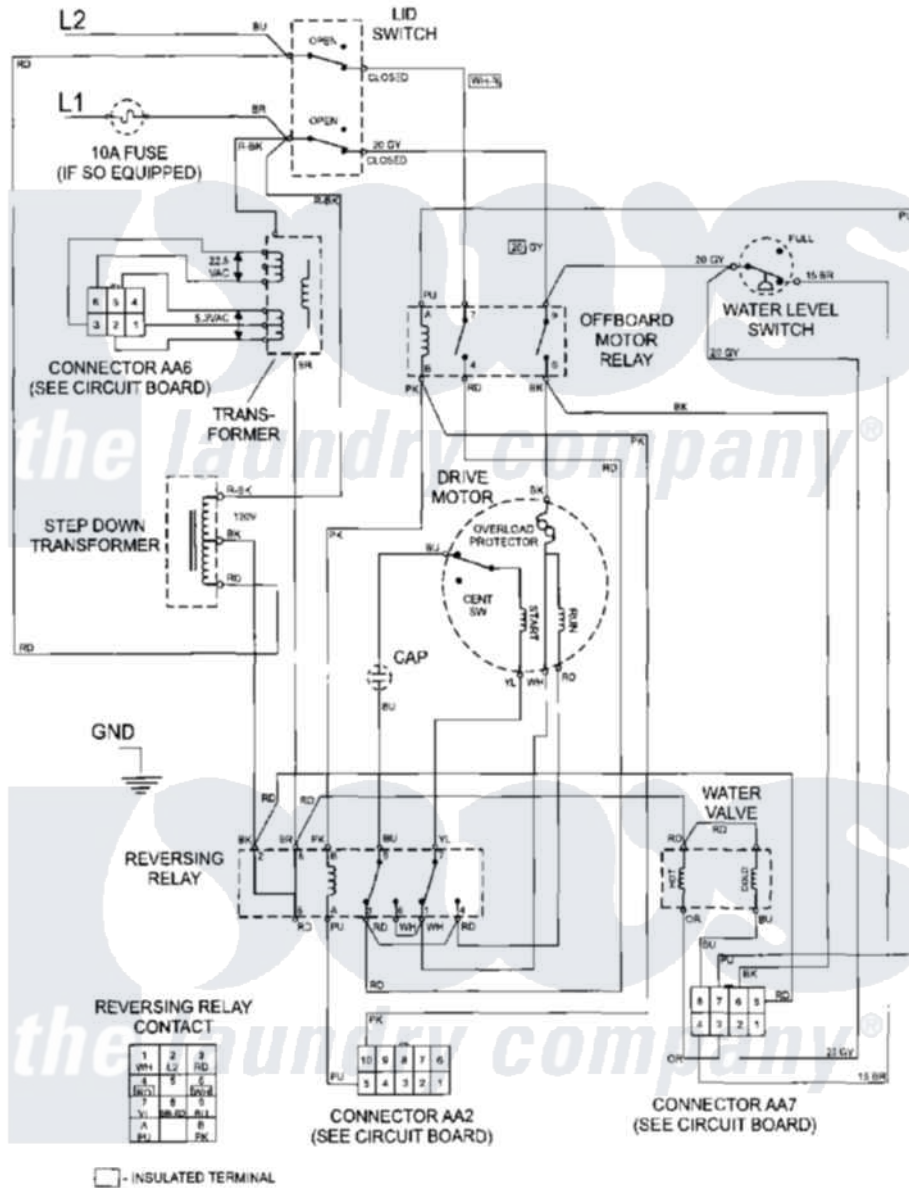

Maytag MAT12PRAEW 08 - WIRING INFORMATION

Maytag [Residential Maytag MAT12PRAEW Washer Parts](#) Parts Diagram 08 - WIRING INFORMATION
 Click on the part number to view part

Item	Original Part Number	Replaced By	Status	Part Description
001	NLA		Not Available	WIRING INFORMATION