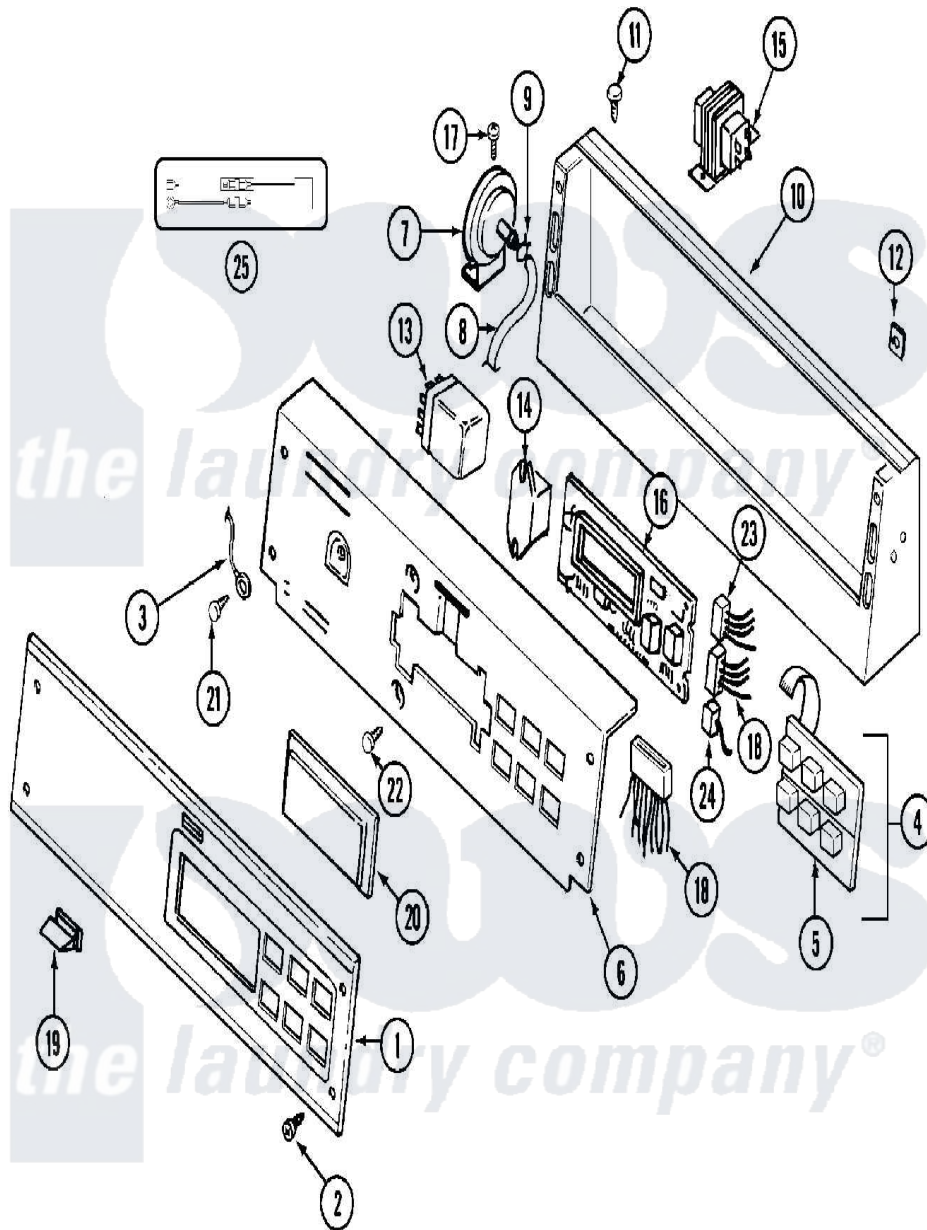

Maytag MAT12PRBAW 01 - CONTROL PANEL

Maytag Residential Maytag MAT12PRBAW Washer Parts Parts Diagram 01 - CONTROL PANEL
 Click on the part number to view part

Item	Original Part Number	Replaced By	Status	Part Description
001	22001958	22004305		Facia, Pd/Ps
"	22001974	22004318		Facia - Pr Serial Numbers 12032022EA Thur
"	22001976			Bezel
002	215506			Screw, Control Panel Overlay
003	22001959			Wire, Ground
004	206808	W10135389		Push Button And Switch Assembly
"	215527	W10140652		Screw, 6-20 X 1/2
005	215517	W10131113		Push Button
006	22001961			Bracket, Back
"	22001975			Bracket, Back
"	22003207			Bracket, Back
"	315211	22002354		Screw, Back Bracket
"	912077			Locknut, Reader Harness
007	22001308			Switch, Water Level
008	22001619			Tube, Water Level Switch

009	410296	596669	Clamp, Manifold
010	206780		Control Cover Assembly
"	22001366		Console
"	22003093		Console
011	212276	W10116760	Screw
"	216423	3370225	Screw
012	215003		Fastener, Panel And Bracket
013	206421		Relay, Motor Reversing
014	206824	W10133335	Relay, Motor
015	211294	90767	Screw, 8A X 3/8 HeX Washer Head Tapping
"	22001960		Transformer
"	Y313559		Screw
016	22001511	22002954	Deflector, Water
"	22001955	22004222	Commercial D.C. Control Board
"	22002138	22004222	Commercial D.C. Control Board
"	33001204		Stand-Off, Ccontrol Board
"	912077		Locknut, Reader Harness
017	211294	90767	Screw, 8A X 3/8 HeX Washer Head Tapping
018	22001361		Connector, Edgeboard
"	22001963		Wire Harness, Main
"	22002699	902577	Capacitor, Thermostat
"	22002986		Wire Harness, Main
"	22003299	Not Available	WIRE HARNESS, MAIN
"	314531		Connector, Edgeboard
"	NLA	Not Available	LINE CAPACITOR ASSY.
"	Y312953		Terminal, Edgeboard
019	214610		Bumper, Lid
020	22001962	W10131114	Cover, Display
021	210186	3370225	Screw
"	215526		Screw, Circuit Board
022	22001965		Optic Switch Assembly
"	NLA	Not Available	CONNECTOR, EDGEBOARD--NA
023	22001966		Harness, Sensor Switch
"	22001973		Harness, Pr Service
024	33001856		Reader Harness Kit