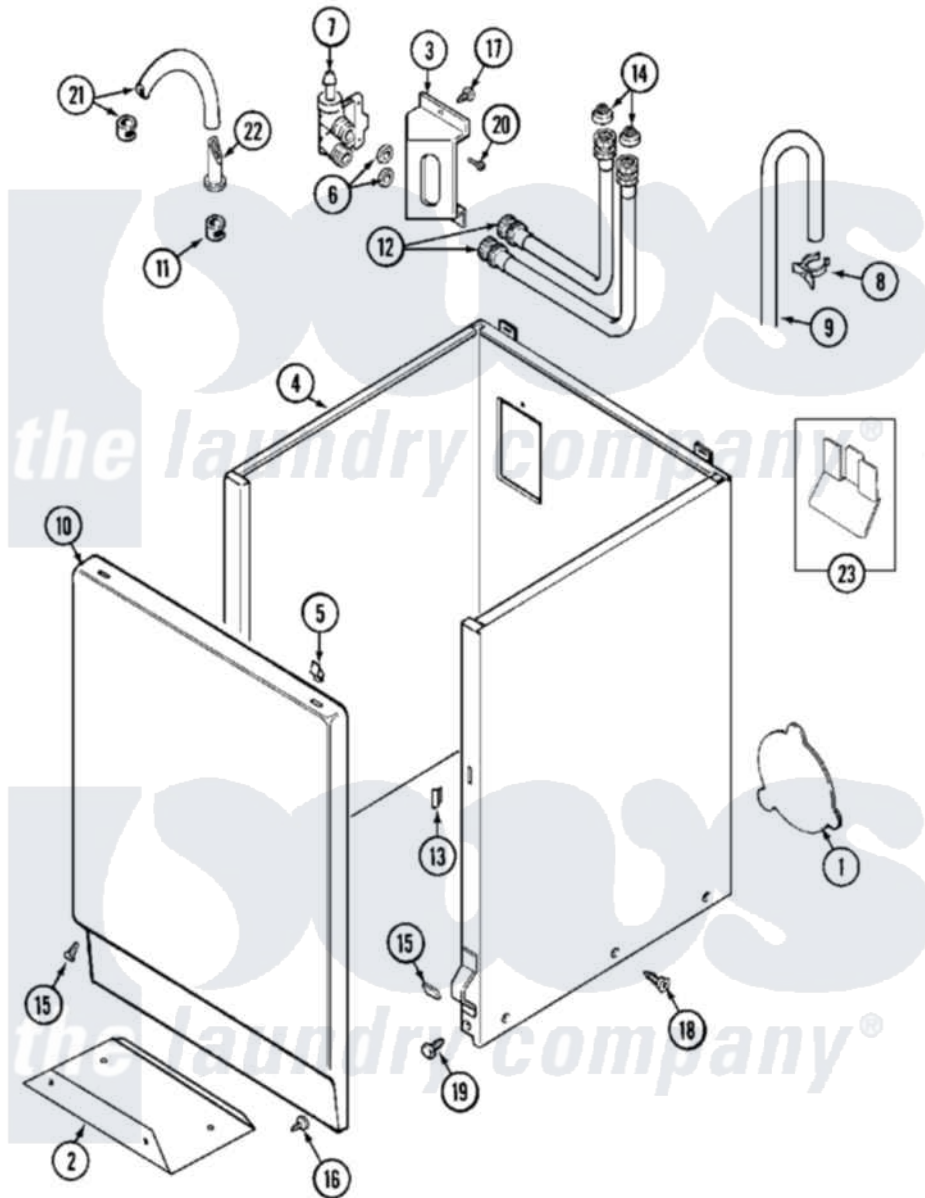

Maytag MAT12PRBAW 02 - CABINET

Maytag [Residential Maytag MAT12PRBAW Washer Parts](#) Parts Diagram 02 - CABINET
 Click on the part number to view part

Item	Original Part Number	Replaced By	Status	Part Description
001	211294	90767		Screw, 8A X 3/8 HeX Washer Head Tapping
"	212985	22002924		Plate, Access
"	NLA		Not Available	PLATE, ACCESS
002	213846			Guard, Belt
003	214812	22002361		Bracket, Water Valve
"	22003217	3370225		Screw
004	22001972			Clip, Cabinet
"	22001995			Screw Note: Screw, Tumbler Front And Shroud
"	22002381			V-Bracket
"	22002382			Fastener, V-Bracket
"	NLA		Not Available	CABINET (WHT)
005	22001650			Fastener, Spring
006	Y013783			Washer, Inlet Hose
007	205161	489503		Clamp
"	214337	96160		Screen

"	22001604		Valve, Water 120V 60Hz
008	22001815	22002765	Clip, Hose
009	22001816		Hose, Drain
"	22002700	22003410	Hose, Drain
"	22002701	22003814	Retainer, Drain Hose
010	22001803	Not Available	PANEL, FRONT (WHT)
011	205161	489503	Clamp
012	205828	202860	Inlet Hose Assembly
013	214376	22002331	Spacer, Front Panel
014	200961	12001413	Strainer And Washer Kit
015	22001496		Front Panel Fastener And Screw
016	211294	90767	Screw, 8A X 3/8 HeX Washer Head Tapping
017	212276	W10116760	Screw
018	213007		Xfor Cabinet See Cabinet, Back
019	213121	3400111	Screw, 12-14 X 5/8
"	213122	27001200	Screw
020	Y313561		Screw----NA
021	22001608	22001954	Injector Hose And Clamp Kit
022	22001900		Preventer, Back Flow
023	22001972		Clip, Cabinet