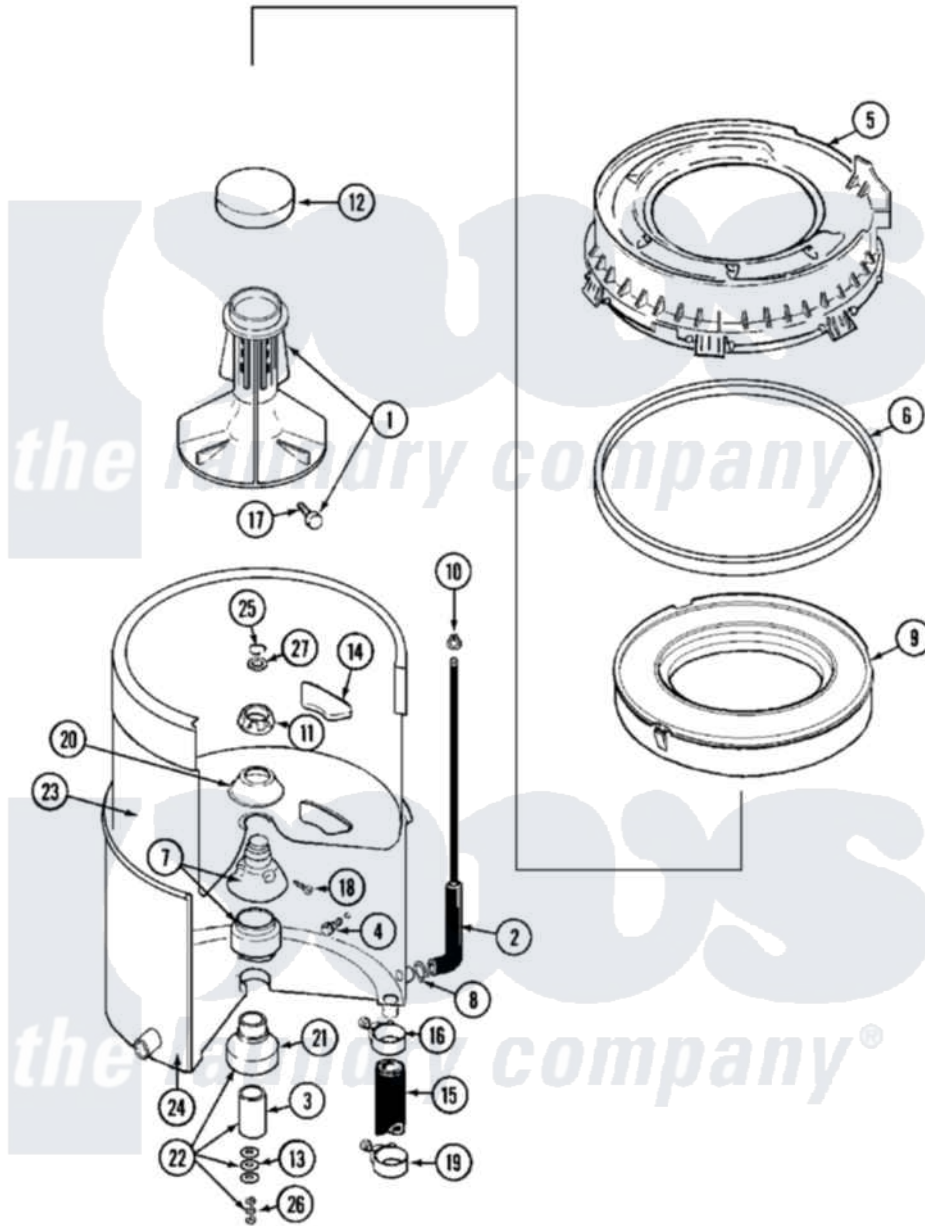

Maytag MAT12PRBAW 03 - TUB

Maytag Residential Maytag MAT12PRBAW Washer Parts Parts Diagram 03 - TUB
 Click on the part number to view part

Item	Original Part Number	Replaced By	Status	Part Description
001	208543			Agitator
002	212942	22001619		Tube, Water Level Switch
003	211130			Bearing Liner, Tub Bearing
004	200744	W10175939		Bolt
"	205254	W10175938		Bolt
005	22001606	12001270		Kit, Injector Acc.
006	Y22001201	22001007		Gasket, Cover To Tub
007	22001648	6-2095720		Mounting S
008	211641			Clamp, 1-1/16"
009	22001142			Ring, Balance
010	410296	596669		Clamp, Manifold
011	211047	6-2110472		Nut- Clamp
012	215532			Cap, Agitator
013	211100			Washer, Outer Tub
014	215980			Plug, Filter Hole
015	Y212989			Hose, Outer Tub To Pump

016	22001640	285655	Clamp, Hose
017	206478	Not Available	SCREW & WASHER FOR AGITATOR
018	22001423		Set Screw, Mounting Stem
019	22001640	285655	Clamp, Hose
020	211210		Washer, Clamping Nut
021	200824	6-2040130	Tub Bearin
022	204013	6-2040130	Tub Bearin
023	22001141	Y2201881	Tub, Inner Short White SP
024	22001115	22003312	Tub, Outer
025	Y015667		Retaining Ring
026	Y054867		Washer, Lock
027	Y015666		Washer, Retaining -