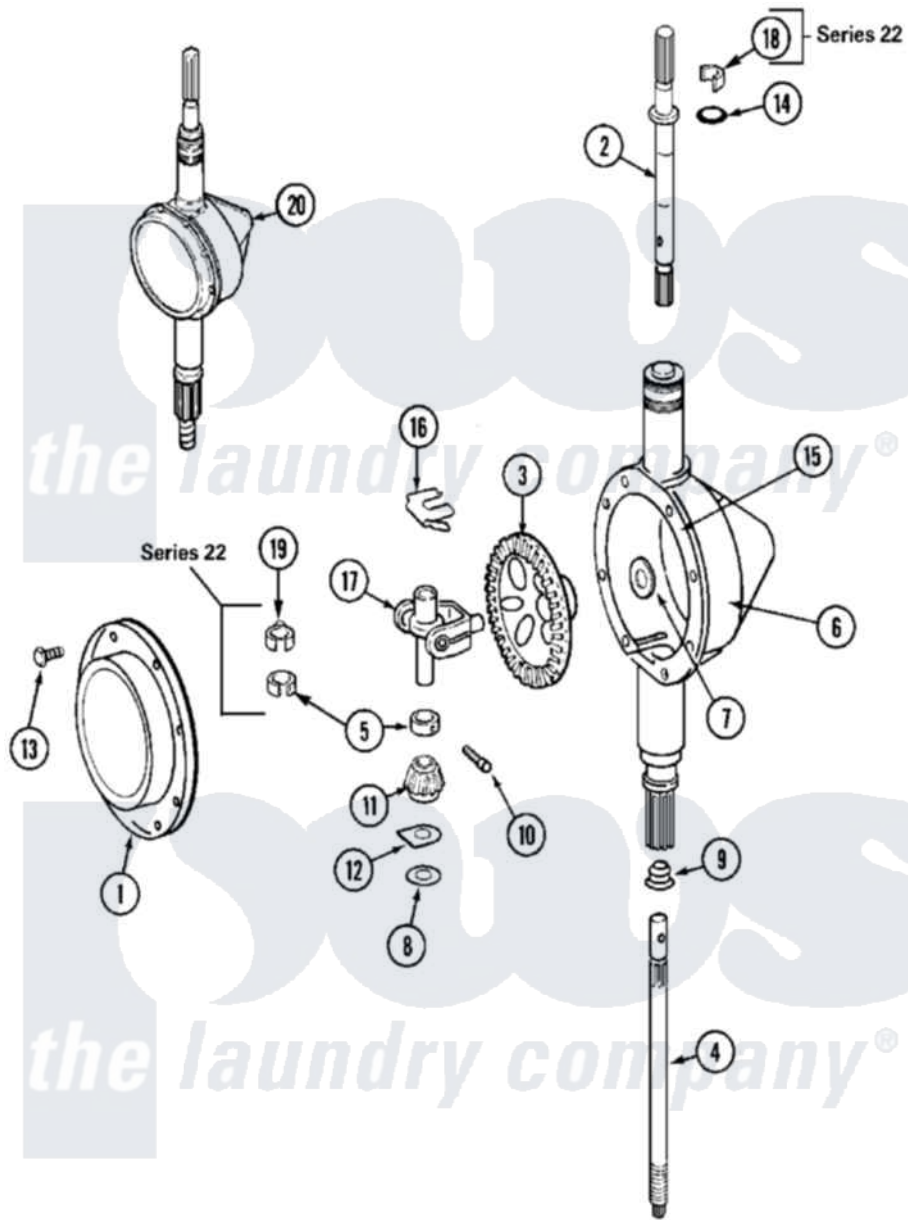

Maytag MAT12PRBAW 05 - TRANSMISSION

Maytag [Residential Maytag MAT12PRBAW Washer Parts](#) Parts Diagram 05 - TRANSMISSION
 Click on the part number to view part

Item	Original Part Number	Replaced By	Status	Part Description
001	206628			Cover, Transmission
002	207153	6-2097820		Kit- Shaft
"	22002415	6-2168983		Shaft- Agi
003	206713	6-2067130		Gear- Beve
004	22002343	6-2300060		Shaft- Cen
"	NLA		Not Available	SHAFT, CENTER
005	215415		Not Available	COLLAR, LOWER
"	22002353			Collar, Center Shaft
006	206625	6-2097790		Transmison
"	22002537			Housing, Transmission
"	Y056080	6-0560800		Oil
007	215394			Washer, Bevel Gear
008	211483	6-2114830		Washer- SP
009	206602	207843		Lip Seal Repair Kit
010	W10124350		Not Available	NOT REQUIRED PART OR SEE NOTE
"	Y206629			Pin, Collar

011	215401	W10221114	Pinion
012	215395		Plate, Clutch
013	215417	Not Available	SCREW, TRANSMISSION COVER
014	210690		Seal, Rubber
"	22002417		O-Ring Agitator Shaft
015	Y058700	675652	Adhesive
016	215581		Spring, Agitator Shaft
"	W10124350	Not Available	NOT REQUIRED PART OR SEE NOTE
017	206685	6-2066850	Yoke
018	22002340		Collar, Agitator Shaft
019	22002341		Collar, Lower Plastic Keeper
020	206708	6-2097790	Transmison
"	22002127	6-2097790	Transmison