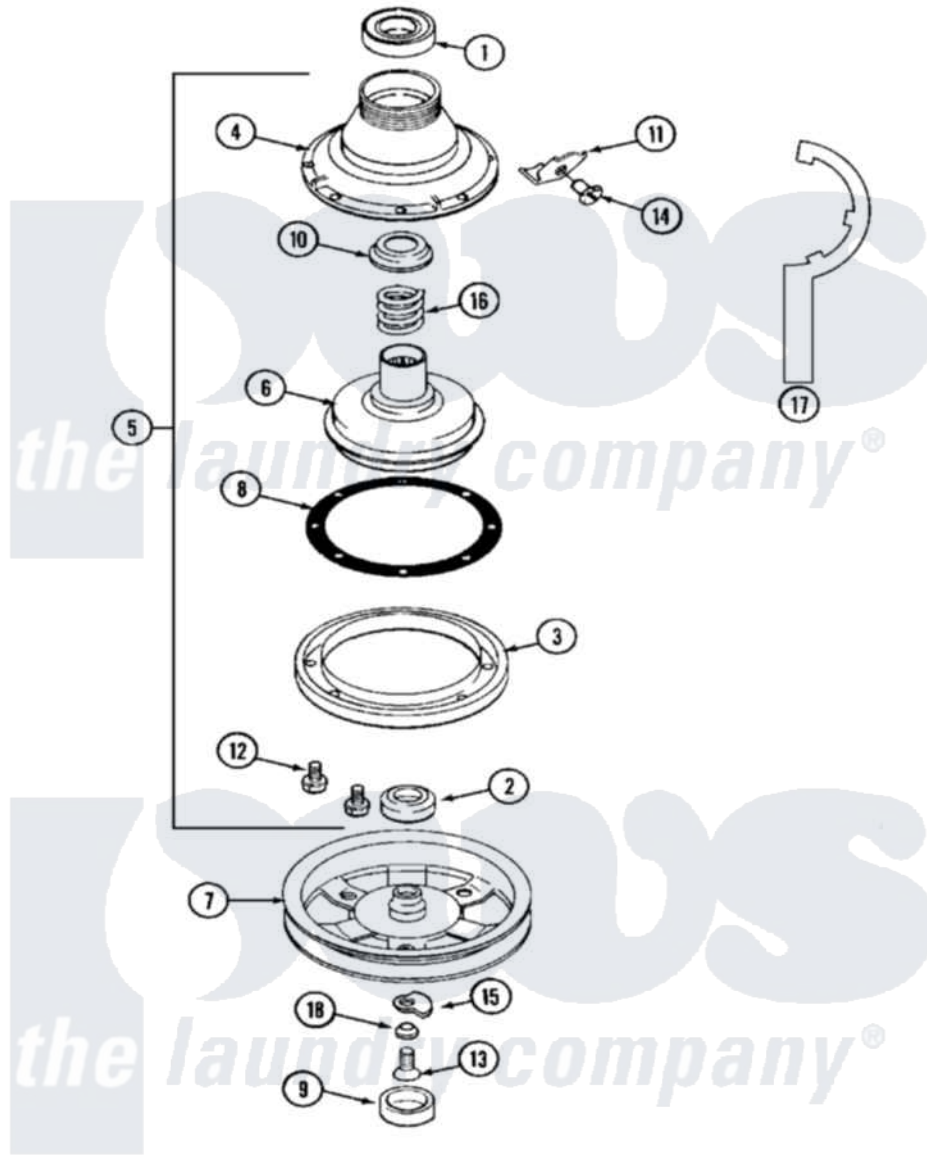

Maytag MAT12PRBAW 06 - CLUTCH & BRAKE

Maytag [Residential Maytag MAT12PRBAW Washer Parts](#) Parts Diagram 06 - CLUTCH & BRAKE
 Click on the part number to view part

Item	Original Part Number	Replaced By	Status	Part Description
001	Y200720	22003441		Bearing, Rear
002	200835			Bearing, Brake Rotor
003	211043	6-2011900		Brake Asse
004	211045	6-2011900		Brake Asse
005	201190	6-2011900		Brake Asse
006	201126	6-2011900		Brake Asse
007	211059	6-2301530		Pulley
"	22002431	6-2301550		Pulley Assembly
008	211042	6-2011900		Brake Asse
009	22002428			Cover, Dust
"	NLA		Not Available	CAP, OIL RETAINER
010	211039	6-2011900		Brake Asse
011	213325			Clip, Retaining
012	211000			SCREW, BRAKE DRUM (HEX HEAD)
013	211375	681582		Screw
014	213326			Bolt, Sems Retaining Clip

015	211089		Lug, Stop Pulley
016	211041	6-2011900	Brake Asse
017	Y038315	038315	Tool
018	211090	22003555	Washer, Stop Lug