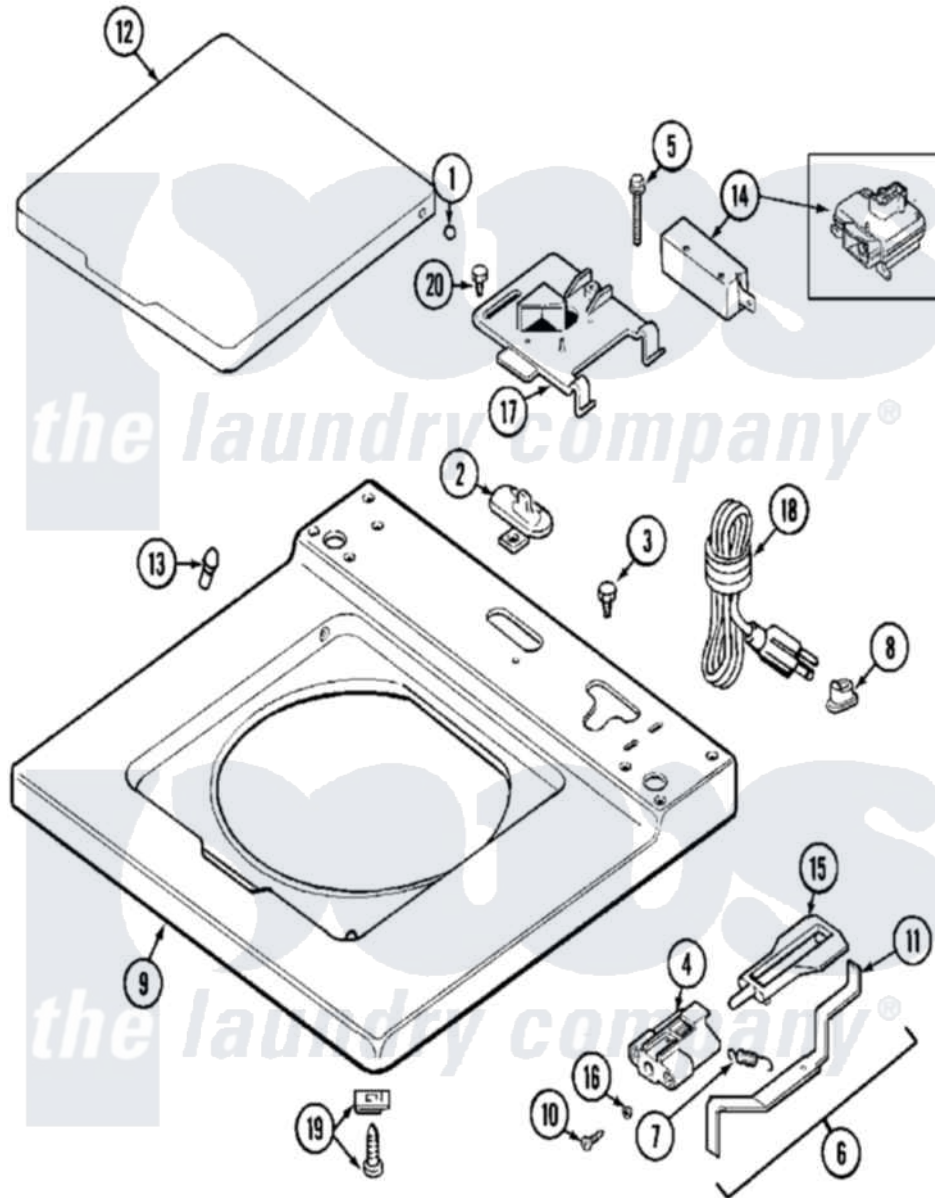

Maytag MAT12PRBAW 07 - TOP

Maytag [Residential Maytag MAT12PRBAW Washer Parts](#) Parts Diagram 07 - TOP
 Click on the part number to view part

Item	Original Part Number	Replaced By	Status	Part Description
001	211726			Hinge, Ball Lid
002	207159	489355		Screw, 8 X 1/2
"	22001298			Cap, Top Cover
003	210186	3370225		Screw
004	22002135			Bracket, Unbalance
005	213501			Screw, No.6-20 X 1-1/8 Inch
006	22001681			Unbalance Lever Assembly
"	22001969			Unbalance Lever Assembly
007	213720			Spring, Lid Switch
008	211881			Grommet, Cord Part Not Used- Gas Models Only
009	22001970			Cover Assembly, Top
"	22002137			Cover Assembly, Top
010	910182	25-7809		Screw, No.6-20 1/2 Flthd Torx
011	22001672			Lever, Unbalance
"	22001968			Lever, Unbalance
012	22001341			Lid W/Legend

"	22001893		Lid
013	212716		Bumper, Lid
014	205415	279347	Switch-Lid
"	22001967	12001908	Switch-Lid
015	216255		Plunger, Lid Switch
016	211500		Washer, Bracket To Top Cover
017	22001678		Bracket, Switch And Fuse
018	22001549	22003062	Cord, Power
019	204445		Screw And Fastener Assembly
020	207159	489355	Screw, 8 X 1/2