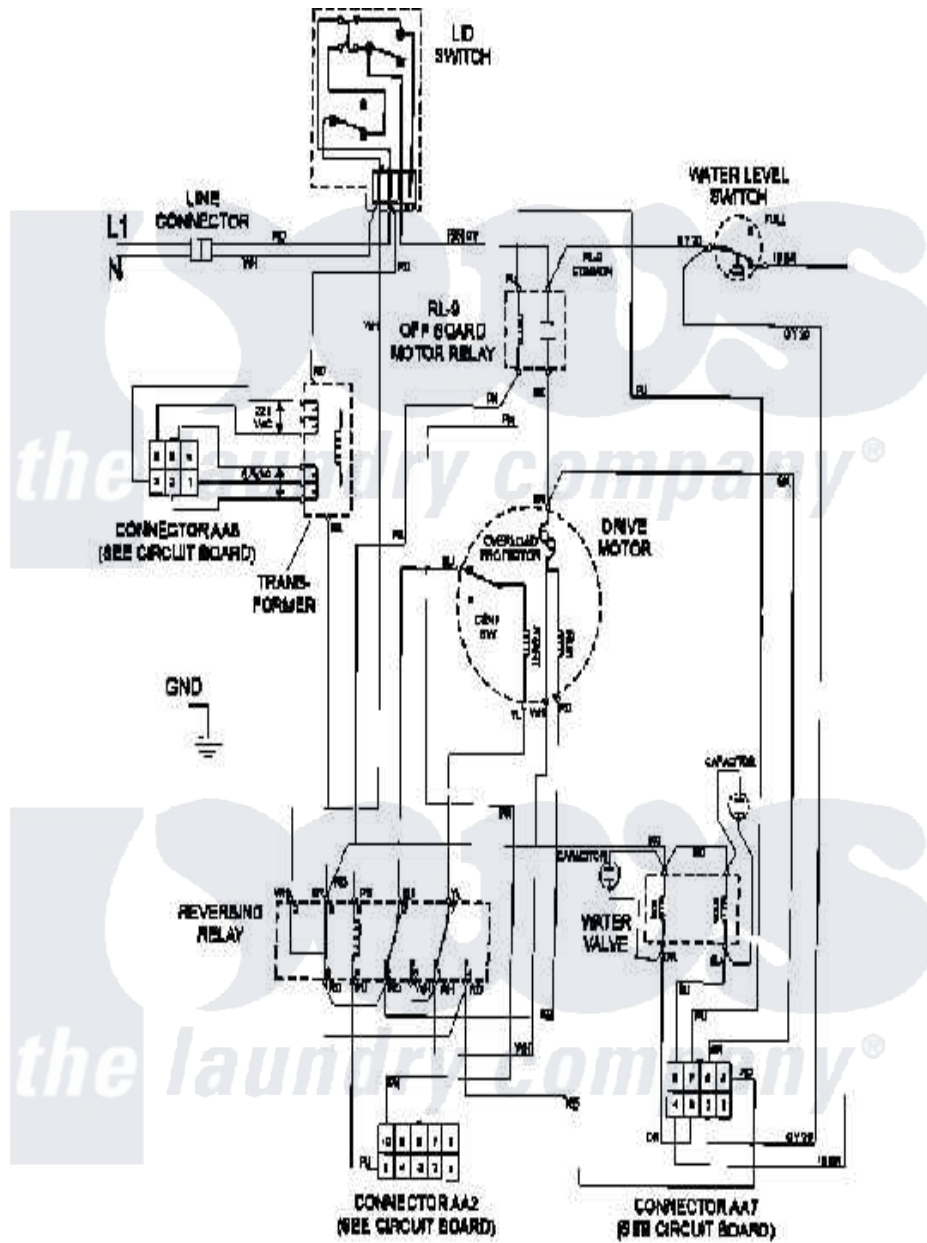

Maytag MAT12PRBAW 09 - WIRING INFORMATION

Maytag [Residential Maytag MAT12PRBAW Washer Parts](#) Parts Diagram 09 - WIRING INFORMATION
 Click on the part number to view part

Item	Original Part Number	Replaced By	Status	Part Description
001	NLA		Not Available	WIRING INFORMATION