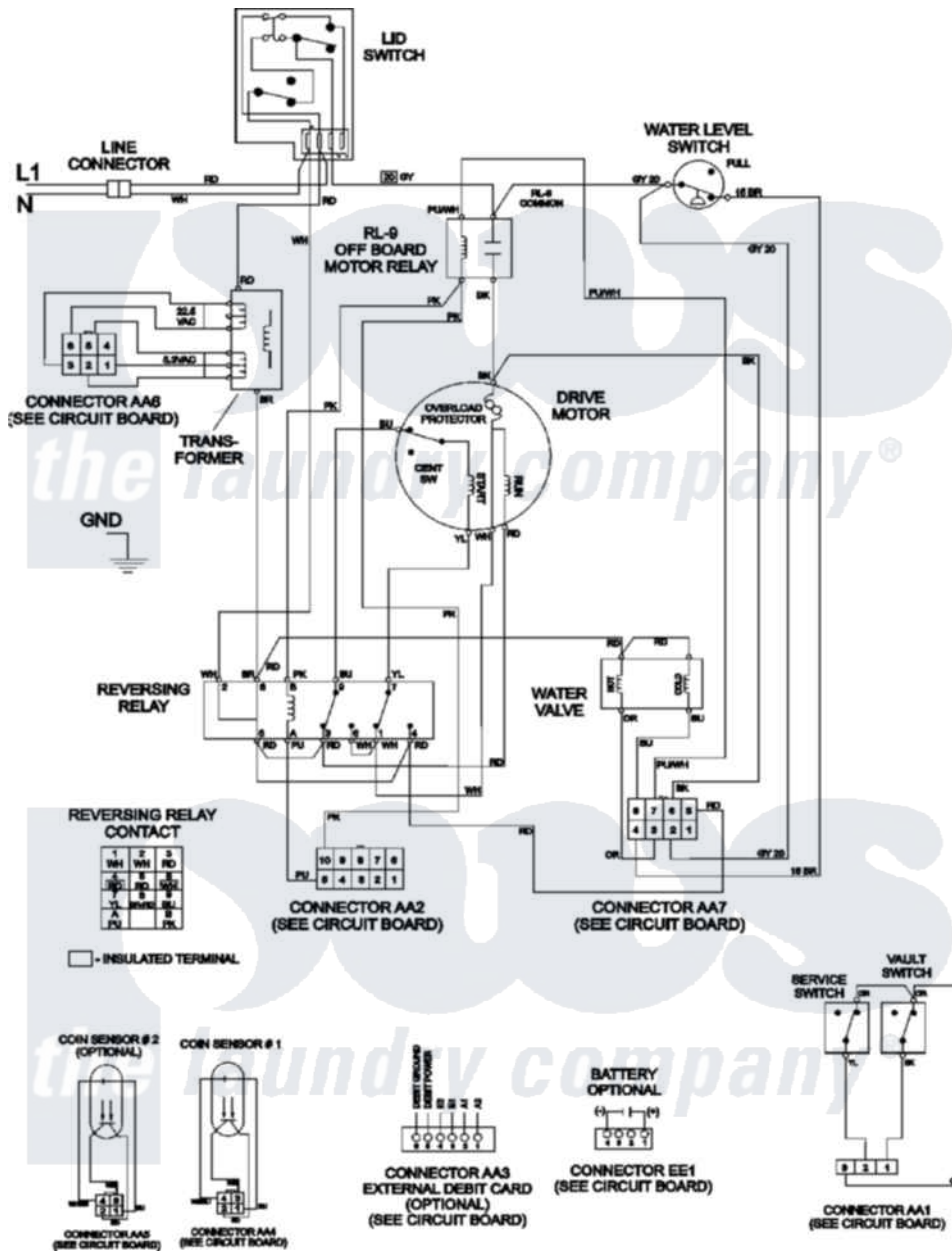

Maytag MAT12PRDAW 08 - WIRING INFORMATION

Maytag Residential Maytag MAT12PRDAW Washer Parts Parts Diagram 08 - WIRING INFORMATION
 Click on the part number to view part

Item	Original Part Number	Replaced By	Status	Part Description
001	NLA		Not Available	WIRING INFORMATION