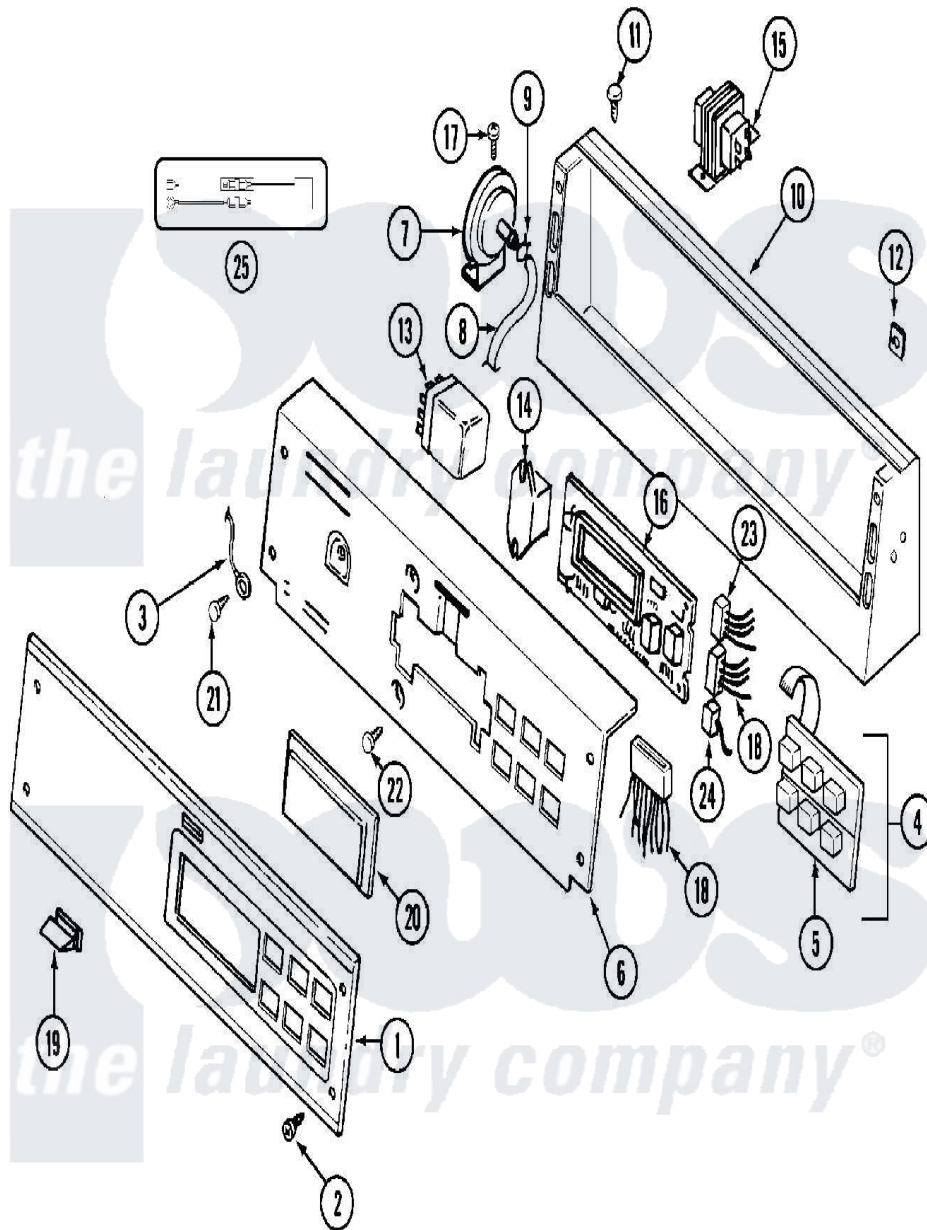

Maytag MAT12PSAAW 01 - CONTROL PANEL

Maytag [Residential Maytag MAT12PSAAW Washer Parts](#) Parts Diagram 01 - CONTROL PANEL
 Click on the part number to view part

Item	Original Part Number	Replaced By	Status	Part Description
001	22001865			Panel, Control---S
002	215506			Screw, Control Panel Overlay
003	NLA		Not Available	WIRE, GROUND
004	206808	W10135389		Push Button And Switch Assembly
"	215527	W10140652		Screw, 6-20 X 1/2
005	215517	W10131113		Push Button
006	22001513			Bracket, Back
007	22001308			Switch, Water Level
008	22001617	22001619		Tube, Water Level Switch
009	410296	596669		Clamp, Manifold
010	206780			Control Cover Assembly
011	212276	W10116760		Screw
012	215003			Fastener, Panel And Bracket
013	206421			Relay, Motor Reversing
014	206824	W10133335		Relay, Motor
"	22001866			Screw, Relay

015	211294	90767	Screw, 8A X 3/8 HeX Washer Head Tapping
"	22001960		Transformer
"	Y313559		Screw
016	22001511	22002954	Deflector, Water
"	912077		Locknut, Reader Harness
"	NLA	Not Available	CIRCUIT BOARD ASSEMBLY
"	Y215513		Standoff, Circuit Board
017	211294	90767	Screw, 8A X 3/8 HeX Washer Head Tapping
018	314531		Connector, Edgeboard
"	NLA	Not Available	WIRE HARNESS, MAIN NLA
"	Y312953		Terminal, Edgeboard
019	214610		Bumper, Lid
020	33001208		Cover, Display
021	210186	3370225	Screw
022	215526		Screw, Circuit Board
023	206799		Optic Switch Assembly
"	22001973		Harness, Pr Service
"	NLA	Not Available	CONNECTOR, EDGEBOARD--NA
024	208045		Harness, Wire Sensor Switch To Circuit Brd
"	22001361		Connector, Edgeboard
025	NLA	Not Available	SURGE SUPPRESSOR KIT