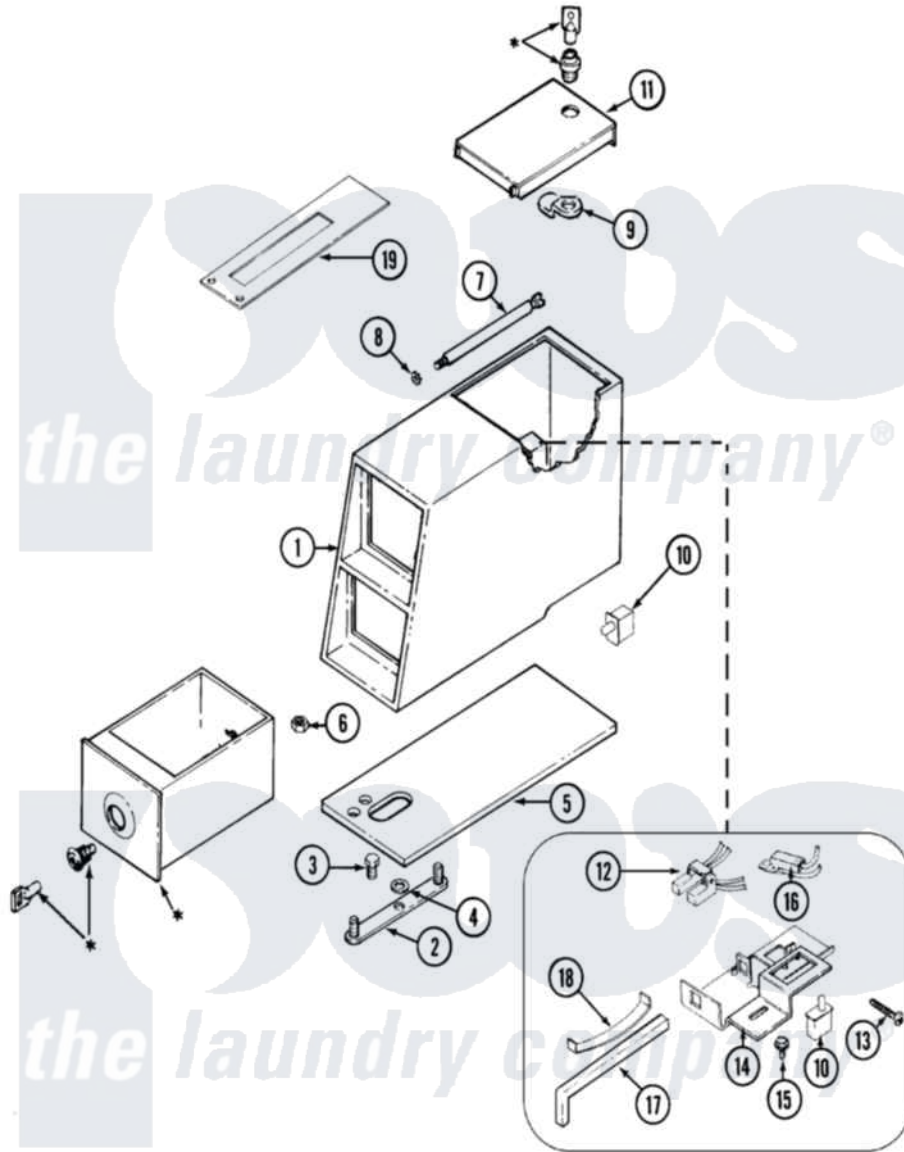

Maytag MAT12PSAAW 02 - CONTROL CENTER

***CONTACT YOUR COMMERCIAL LAUNDRY DISTRIBUTOR**

Maytag [Residential Maytag MAT12PSAAW Washer Parts](#) Parts Diagram 02 - CONTROL CENTER
 Click on the part number to view part

Item	Original Part Number	Replaced By	Status	Part Description
001	22002478		Not Available	VAULT, COIN (WHT) (ORIGINAL COIN VAULT NLA USE)
002	22001810		Not Available	STRAP, MOUNTING
003	211294	90767		Screw, 8A X 3/8 HeX Washer Head Tapping
004	910309			Washer, Mounting Strap
005	22001870			Gasket, Coin Vault
006	Y052740	62739		Nut, Lock
007	213035			Bolt, Locking
"	22001903	8576635		Bolt
008	910387			Lockwasher, Vault Assembly
009	NLA		Not Available	CAM, LOCKING
010	33001250			Switch, Vault And Service Door
"	912012	3400409		Screw
011	22001910	22003679		Timer Access Door Assembly
012	206799			Optic Switch Assembly

013	314665		Screw, Switch Assembly
014	22001404		Bracket, Service Switch
"	33001253		Bracket, Sensor Switch
015	211605		Bezel, Timer Dial
"	212276	W10116760	Screw
016	208045		Harness, Wire Sensor Switch To Circuit Brd
"	NLA	Not Available	HARNESS, WIRE (SENSOR SW.)
017	216442		Rod, Actuator
018	33001252		Spring, Switch Rod
019	22001812	22003416	Actuator Kit