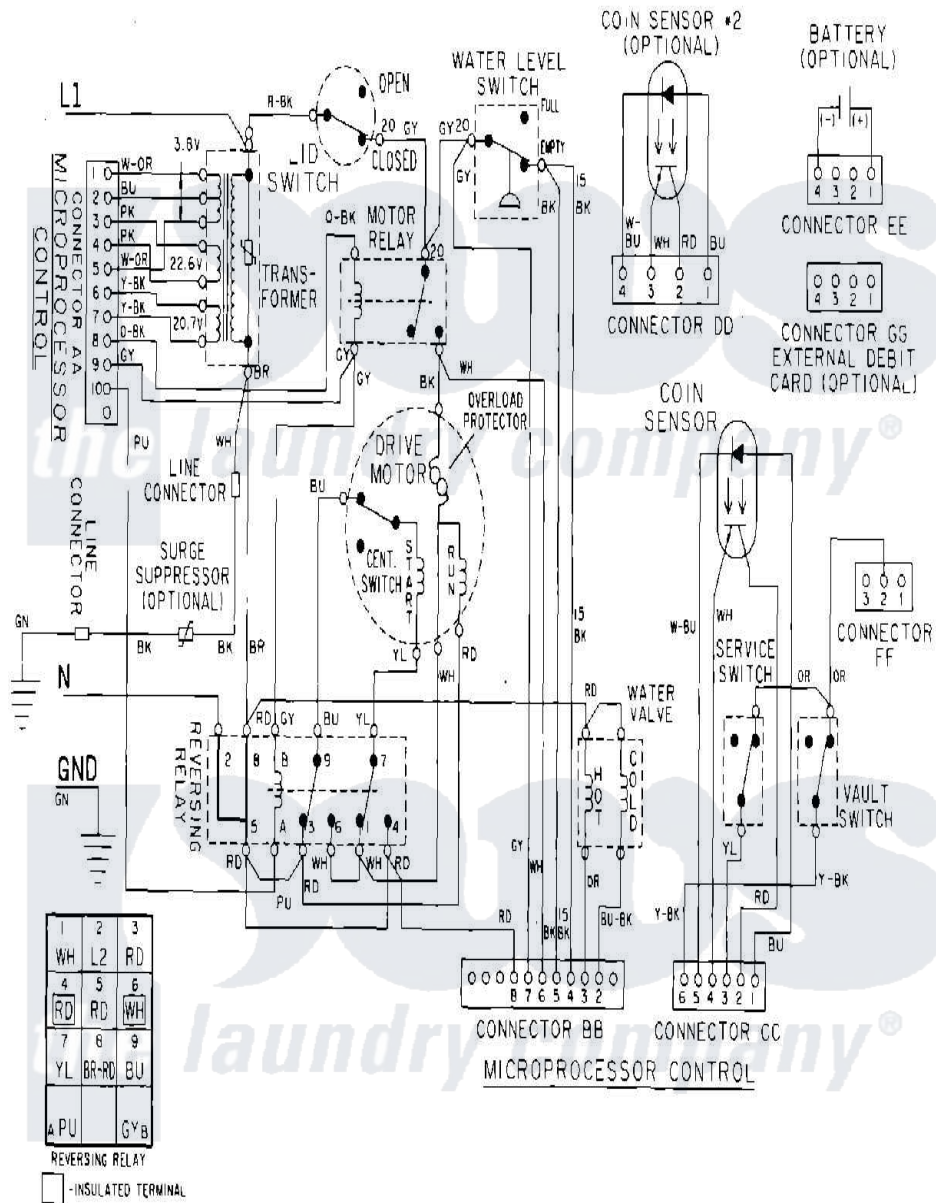

Maytag MAT12PSAAW 09 - WIRING INFORMATION

Maytag [Residential Maytag MAT12PSAAW Washer Parts](#) Parts Diagram 09 - WIRING INFORMATION
 Click on the part number to view part

Item	Original Part Number	Replaced By	Status	Part Description
001	NLA		Not Available	WIRING INFORMATION