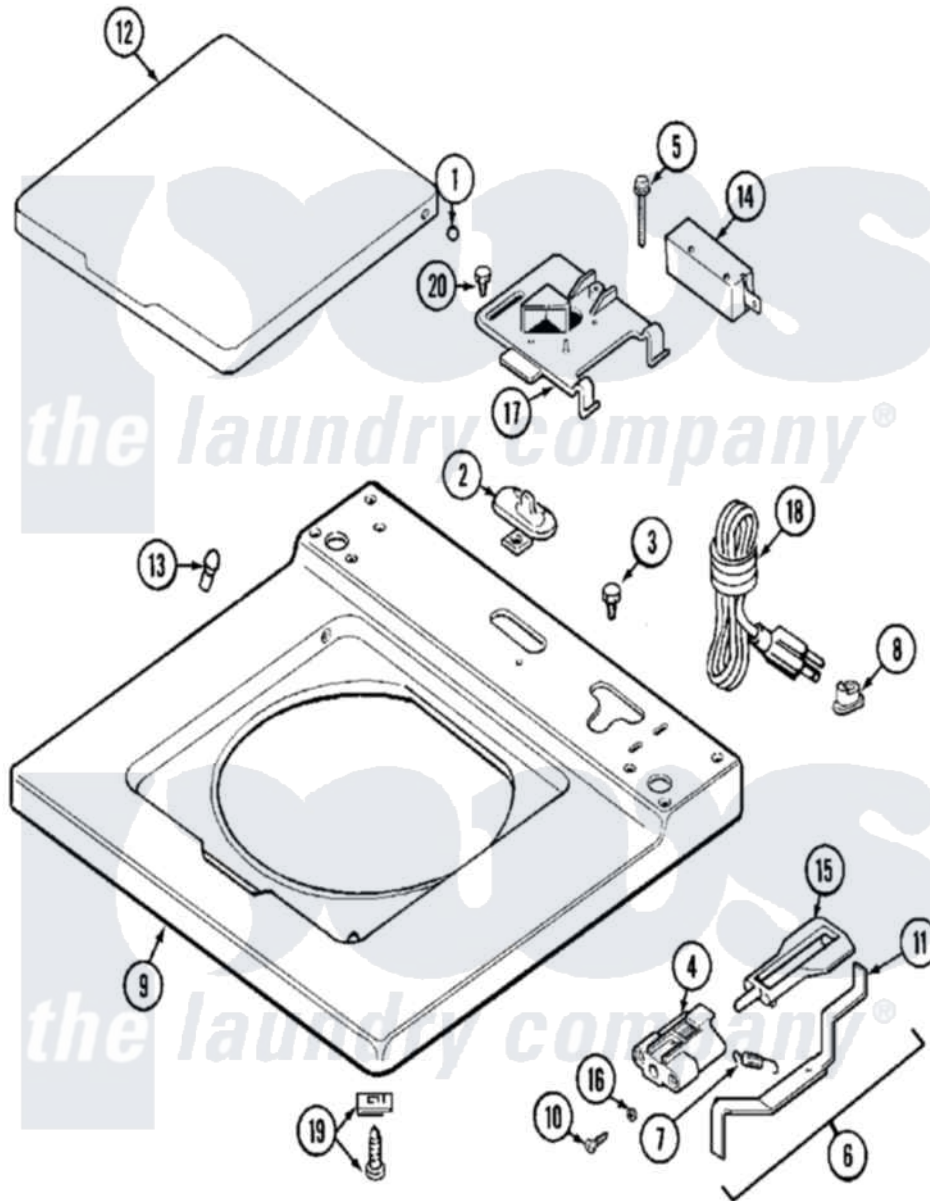

Maytag MAT12PSAGW 01 - TOP (MAT12PDAG/PDEG/PSAG)

Maytag Residential Maytag MAT12PSAGW Washer Parts Parts Diagram 01 - TOP (MAT12PDAG/PDEG/PSAG)
 Click on the part number to view part

Item	Original Part Number	Replaced By	Status	Part Description
001	211726			Hinge, Ball Lid
002	207159	489355		Screw, 8 X 1/2
"	22001298			Cap, Top Cover
003	210186	3370225		Screw
004	NLA		Not Available	BRACKET, UNBALANCE----NA
005	213501			Screw, No.6-20 X 1-1/8 Inch
006	22001681			Unbalance Lever Assembly
007	213720			Spring, Lid Switch
008	216183			Grommet, Cord Export
"	22002532	216183		Grommet, Cord Export
009	216423	3370225		Screw
"	22001867	22001970		Cover Assembly, Top
"	22001920			Fuse
"	22001921	10091101		Block-Fuse
"	22001970			Cover Assembly, Top
"	22002142			Cover Assembly, Top --NA

"	NLA		Not Available	COVER, TOP (WHT)
010	910182	25-7809		Screw, No.6-20 1/2 Flthd Torx
011	22001672			Lever, Unbalance
012	22001341			Lid W/Legend
013	212716			Bumper, Lid
014	22001362			Switch, Lid
"	22002152			Wire, Jumper
015	216255			Plunger, Lid Switch
016	211500			Washer, Bracket To Top Cover
017	22001678			Bracket, Switch And Fuse
018	208569		Not Available	CORD, POWER
"	22001351		Not Available	CORD, POWER
019	204445			Screw And Fastener Assembly
020	207159	489355		Screw, 8 X 1/2