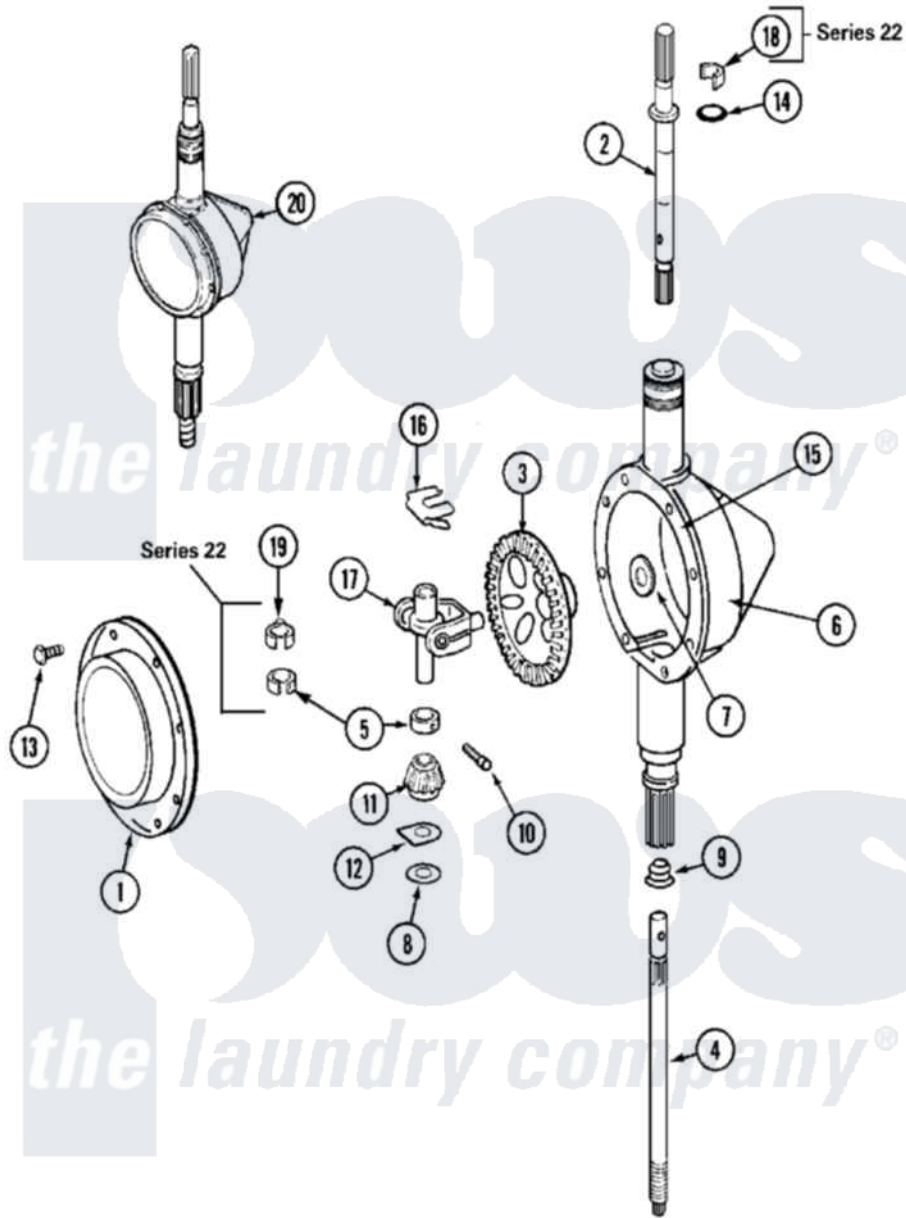

Maytag MAT12PSAGW 04 - TRANSMISSION (MAT12PDAG/PDEG/PSAG)

Maytag Residential Maytag MAT12PSAGW Washer Parts Parts Diagram 04 - TRANSMISSION
(MAT12PDAG/PDEG/PSAG)

Click on the part number to view part

Item	Original Part Number	Replaced By	Status	Part Description
001	206628			Cover, Transmission
002	207153	6-2097820		Kit- Shaft
"	22002415	6-2168983		Shaft- Agi
003	206713	6-2067130		Gear- Beve
004	22002343	6-2300060		Shaft- Cen
"	NLA		Not Available	SHAFT, CENTER
005	215415		Not Available	COLLAR, LOWER
"	22002353			Collar, Center Shaft
006	206625	6-2097790		Transmison
"	22002537			Housing, Transmission
"	Y056080	6-0560800		Oil
007	215394			Washer, Bevel Gear
008	211483	6-2114830		Washer- SP
009	206602	207843		Lip Seal Repair Kit
010	W10124350		Not Available	NOT REQUIRED PART OR SEE NOTE

"	Y206629		Pin, Collar
011	215401	W10221114	Pinion
012	215395		Plate, Clutch
013	215417	Not Available	SCREW, TRANSMISSION COVER
014	210690		Seal, Rubber
"	22002417		O-Ring Agitator Shaft
015	Y058700	675652	Adhesive
016	215581		Spring, Agitator Shaft
"	W10124350	Not Available	NOT REQUIRED PART OR SEE NOTE
017	206685	6-2066850	Yoke
018	22002340		Collar, Agitator Shaft
019	22002341		Collar, Lower Plastic Keeper
020	206708	6-2097790	Transmison
"	22002127	6-2097790	Transmison