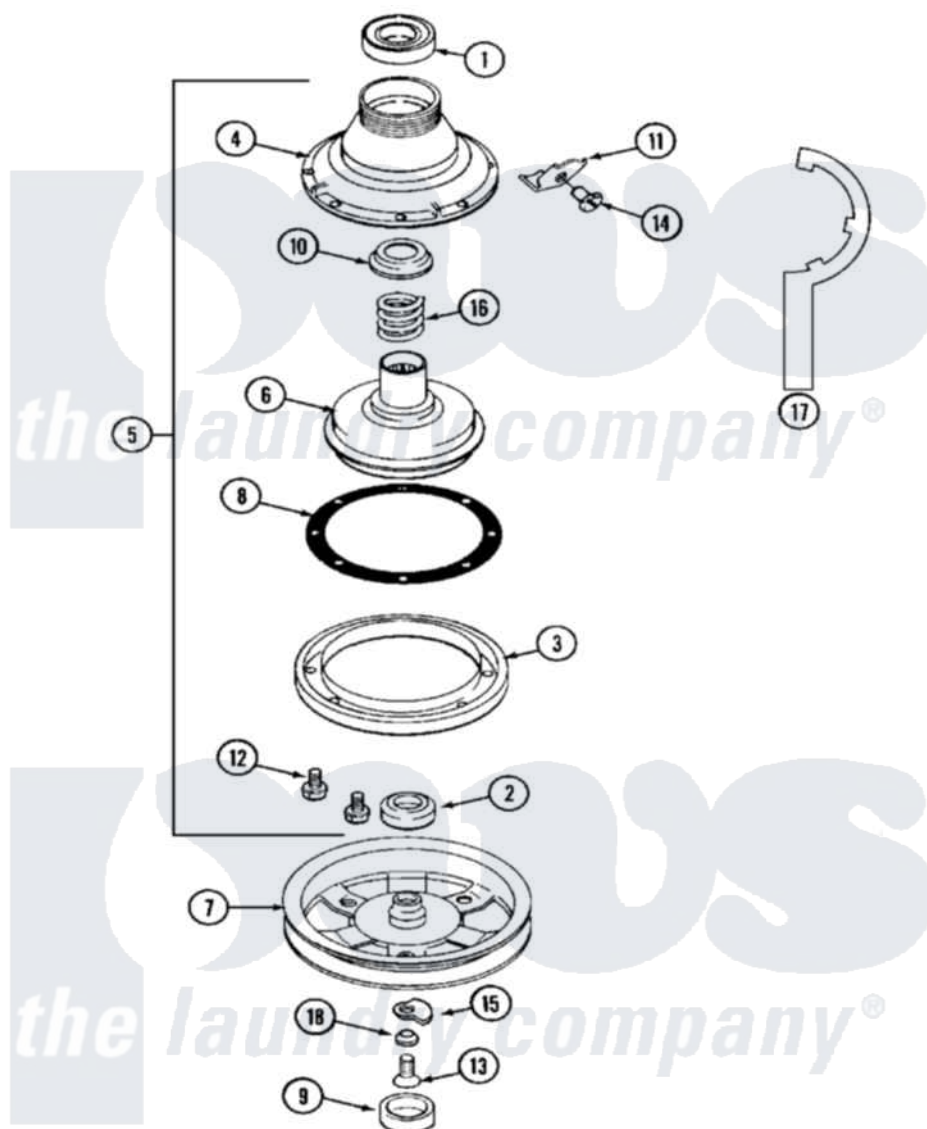

**Maytag MAT12PSAGW 05 - CLUTCH & BRAKE
(MAT12PDAG/PDEG/PSAG)**

Maytag Residential Maytag MAT12PSAGW Washer Parts Parts Diagram 05 - CLUTCH & BRAKE
(MAT12PDAG/PDEG/PSAG)
Click on the part number to view part

Item	Original Part Number	Replaced By	Status	Part Description
001	Y200720	22003441		Bearing, Rear
002	200835			Bearing, Brake Rotor
003	211043	6-2011900		Brake Asse
004	211045	6-2011900		Brake Asse
005	201190	6-2011900		Brake Asse
006	201126	6-2011900		Brake Asse
007	22001441	22002432		Pulley Assembly
"	22002432			Pulley Assembly
008	211042	6-2011900		Brake Asse
009	22002428			Cover, Dust
"	NLA		Not Available	CAP, OIL RETAINER
010	211039	6-2011900		Brake Asse
011	213325			Clip, Retaining
012	211000			SCREW, BRAKE DRUM (HEX HEAD)

013	211375	681582	Screw
014	213326		Bolt, Sems Retaining Clip
015	211089		Lug, Stop Pulley
016	211041	6-2011900	Brake Asse
017	Y038315	038315	Tool
018	211090	22003555	Washer, Stop Lug