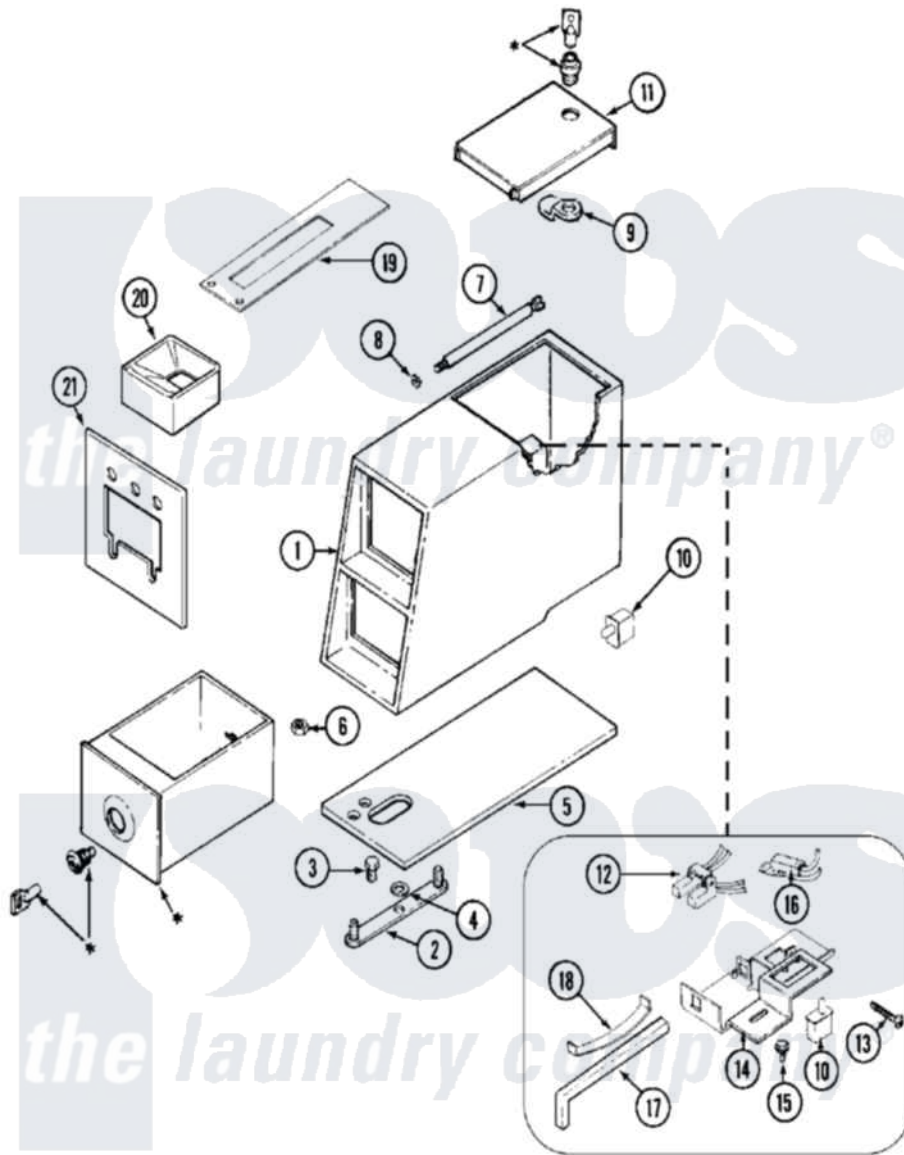

# Maytag MAT12PSAGW 06 - CONTROL CENTER (MAT12PSAG)

**\*CONTACT YOUR COMMERCIAL LAUNDRY DISTRIBUTOR**

Maytag [Residential Maytag MAT12PSAGW Washer Parts](#) Parts Diagram 06 - CONTROL CENTER (MAT12PSAG)  
 Click on the part number to view part

Item	Original Part Number	Replaced By	Status	Part Description
001	22002478		Not Available	VAULT, COIN (WHT) (ORIGINAL COIN VAULT NLA USE
002	22001810		Not Available	STRAP, MOUNTING
003	211294	<a href="#">90767</a>		Screw, 8A X 3/8 HeX Washer Head Tapping
004	<a href="#">910309</a>			Washer, Mounting Strap
005	<a href="#">22001870</a>			Gasket, Coin Vault
006	Y052740	<a href="#">62739</a>		Nut, Lock
007	22001903	<a href="#">8576635</a>		Bolt
008	<a href="#">910387</a>			Lockwasher, Vault Assembly
009	NLA		Not Available	CAM, LOCKING
010	<a href="#">33001250</a>			Switch, Vault And Service Door
"	912012	<a href="#">3400409</a>		Screw
011	22001910	<a href="#">22003679</a>		Timer Access Door Assembly
012	<a href="#">22001965</a>			Optic Switch Assembly
013	<a href="#">314665</a>			Screw, Switch Assembly

014	<a href="#">33001253</a>		Bracket, Sensor Switch
015	<a href="#">211605</a>		Bezel, Timer Dial
"	212276	<a href="#">W10116760</a>	Screw
016	<a href="#">208045</a>		Harness, Wire Sensor Switch To Circuit Brd
017	<a href="#">216442</a>		Rod, Actuator
018	<a href="#">33001252</a>		Spring, Switch Rod
019	22001812	<a href="#">22003416</a>	Actuator Kit
020	22001878	Not Available	CHUTE, COIN (REMOVED AT SERIES 24)
"	<a href="#">22002533</a>		Weld Assembly, Funnel
"	<a href="#">22002534</a>		Bolt, Carriage
"	<a href="#">Y052721</a>		Nut, Terminal Block Plate
021	22001879	<a href="#">22001917</a>	Plate, Adaptor
022	22001904	Not Available	(REMOVED AT SERIES 24)
"	NLA	Not Available	BRACE, COIN SLIDE