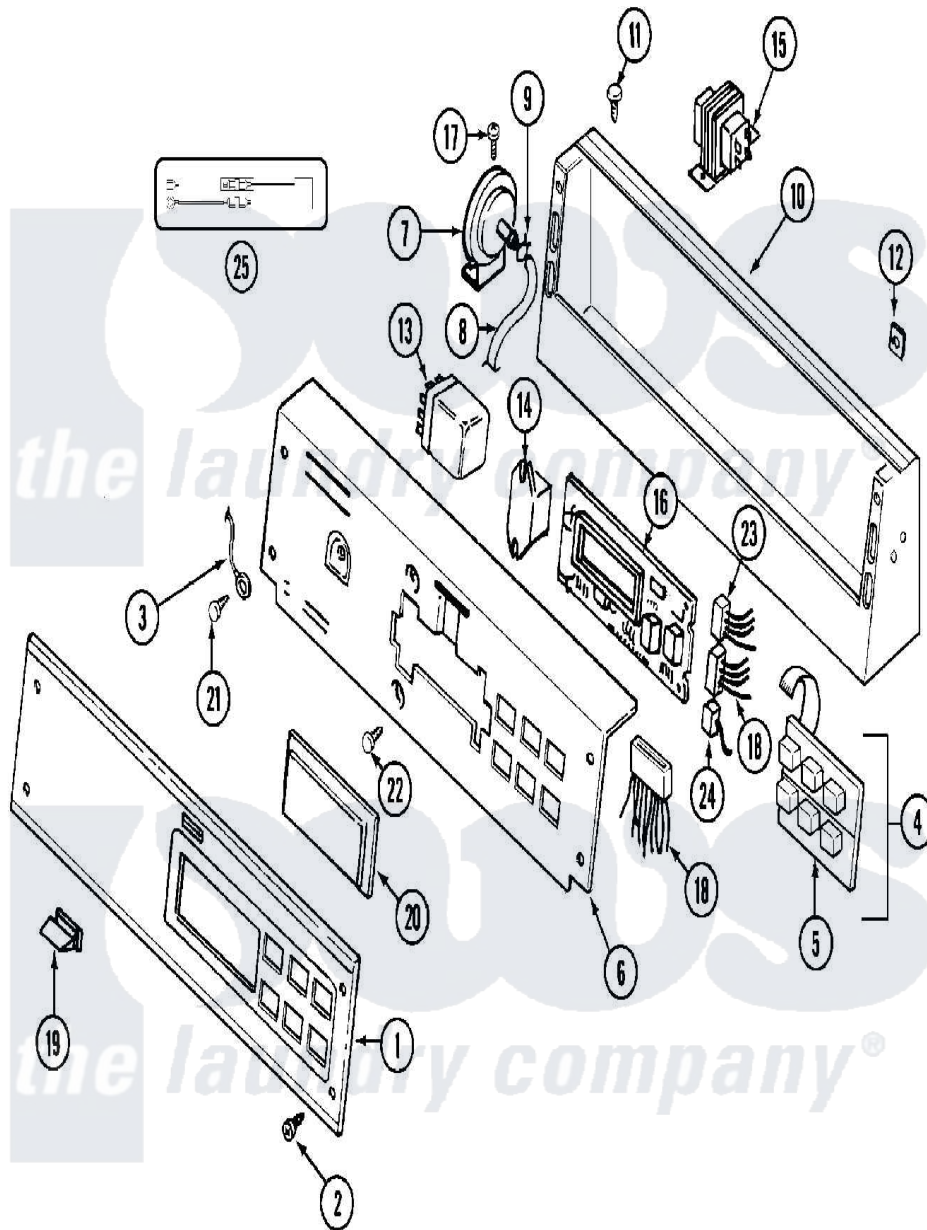

Maytag MAT12PSBAW 01 - CONTROL PANEL

Maytag Residential Maytag MAT12PSBAW Washer Parts Parts Diagram 01 - CONTROL PANEL
 Click on the part number to view part

Item	Original Part Number	Replaced By	Status	Part Description
001	22001958	22004305		Facia, Pd/Ps
"	22001974	22004318		Facia - Pr Serial Numbers 12032022EA Thur
"	22001976			Bezel
002	215506			Screw, Control Panel Overlay
003	22001959			Wire, Ground
004	206808	W10135389		Push Button And Switch Assembly
"	215527	W10140652		Screw, 6-20 X 1/2
005	215517	W10131113		Push Button
006	22001961			Bracket, Back
"	22001975			Bracket, Back
"	22003207			Bracket, Back
"	315211	22002354		Screw, Back Bracket
"	912077			Locknut, Reader Harness
007	22001308			Switch, Water Level
008	22001619			Tube, Water Level Switch

009	410296	596669	Clamp, Manifold
010	206780		Control Cover Assembly
"	22001366		Console
"	22003093		Console
011	212276	W10116760	Screw
"	216423	3370225	Screw
012	215003		Fastener, Panel And Bracket
013	206421		Relay, Motor Reversing
014	206824	W10133335	Relay, Motor
015	211294	90767	Screw, 8A X 3/8 HeX Washer Head Tapping
"	22001960		Transformer
"	Y313559		Screw
016	22001511	22002954	Deflector, Water
"	22001955	22004222	Commercial D.C. Control Board
"	22002138	22004222	Commercial D.C. Control Board
"	33001204		Stand-Off, Ccontrol Board
"	912077		Locknut, Reader Harness
017	211294	90767	Screw, 8A X 3/8 HeX Washer Head Tapping
018	22001361		Connector, Edgeboard
"	22001963		Wire Harness, Main
"	22002699	902577	Capacitor, Thermostat
"	22002986		Wire Harness, Main
"	22003299	Not Available	WIRE HARNESS, MAIN
"	314531		Connector, Edgeboard
"	NLA	Not Available	LINE CAPACITOR ASSY.
"	Y312953		Terminal, Edgeboard
019	214610		Bumper, Lid
020	22001962	W10131114	Cover, Display
021	210186	3370225	Screw
"	215526		Screw, Circuit Board
022	22001965		Optic Switch Assembly
"	NLA	Not Available	CONNECTOR, EDGEBOARD--NA
023	22001966		Harness, Sensor Switch
"	22001973		Harness, Pr Service
024	33001856		Reader Harness Kit