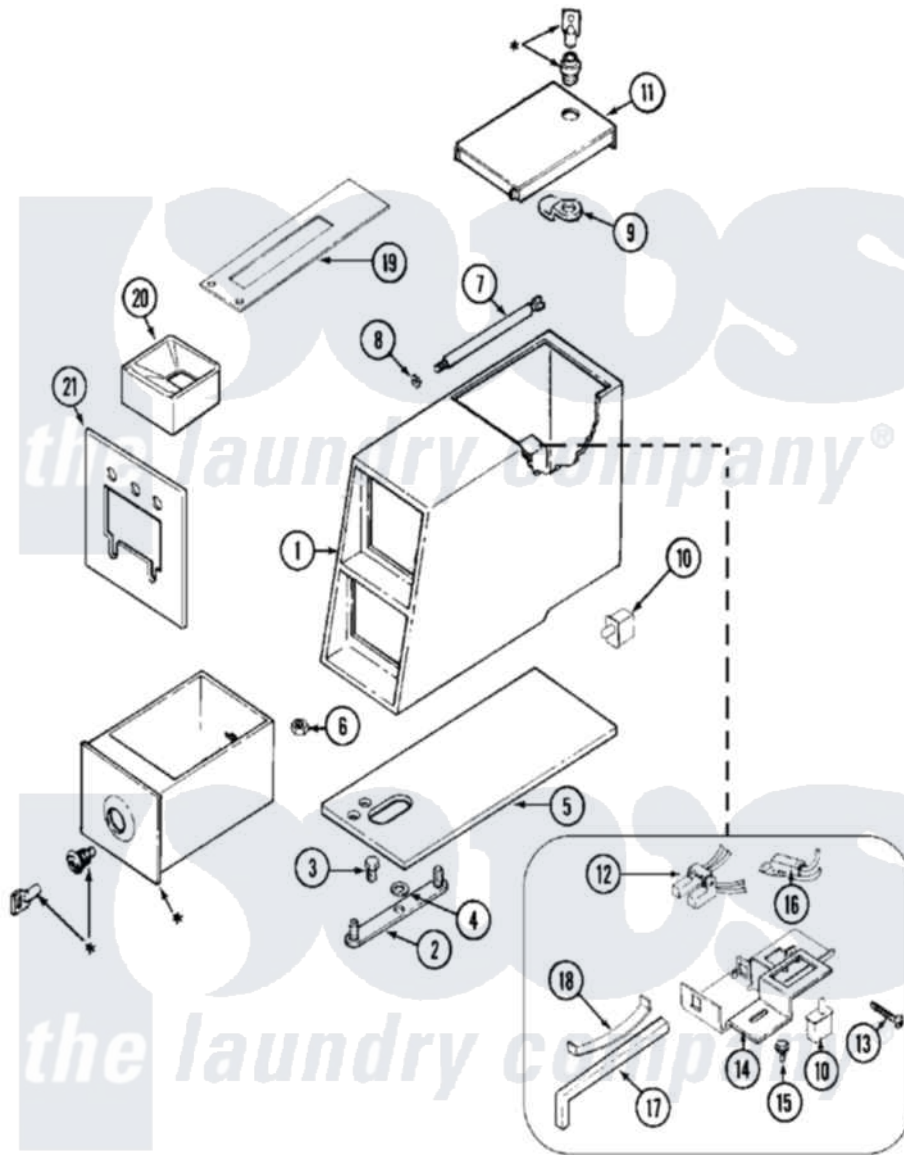

Maytag MAT12PSBAW 02 - CONTROL CENTER

***CONTACT YOUR COMMERCIAL LAUNDRY DISTRIBUTOR**

Maytag [Residential Maytag MAT12PSBAW Washer Parts](#) Parts Diagram 02 - CONTROL CENTER
 Click on the part number to view part

Item	Original Part Number	Replaced By	Status	Part Description
001	22001871		Not Available	VAULT, COIN (WHT)
"	22002478		Not Available	VAULT, COIN (WHT) (ORIGINAL COIN VAULT NLA USE)
002	22001810		Not Available	STRAP, MOUNTING
003	211294	90767		Screw, 8A X 3/8 HeX Washer Head Tapping
004	910309			Washer, Mounting Strap
005	22001870			Gasket, Coin Vault
006	Y052740	62739		Nut, Lock
007	22001903	8576635		Bolt
008	910387			Lockwasher, Vault Assembly
009	NLA		Not Available	CAM, LOCKING
010	33001250			Switch, Vault And Service Door
"	912012	3400409		Screw
011	22001910	22003679		Timer Access Door Assembly
012	22001965			Optic Switch Assembly

013	314665		Screw, Switch Assembly
014	33001253		Bracket, Sensor Switch
015	211605		Bezel, Timer Dial
"	212276	W10116760	Screw
016	22001966		Harness, Sensor Switch
017	216442		Rod, Actuator
018	33001252		Spring, Switch Rod
019	22001812	22003416	Actuator Kit
020	22001878	Not Available	CHUTE, COIN (REMOVED AT SERIES 24)
"	22002533		Weld Assembly, Funnel
"	22002534		Bolt, Carriage
"	Y052721		Nut, Terminal Block Plate
021	22001879	22001917	Plate, Adaptor
022	22001904	Not Available	(REMOVED AT SERIES 24)
"	NLA	Not Available	BRACE, COIN SLIDE