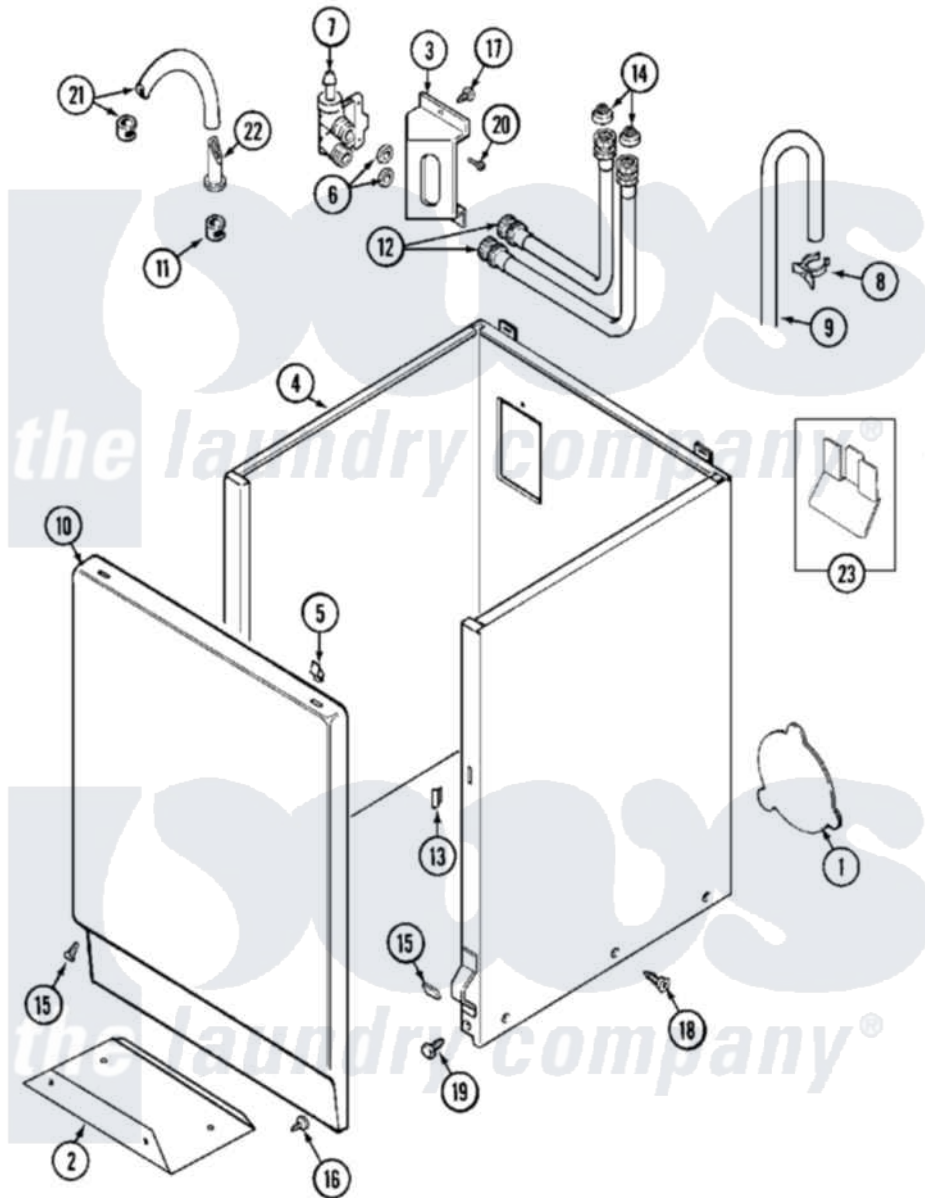

Maytag MAT12PSBAW 03 - CABINET

Maytag [Residential Maytag MAT12PSBAW Washer Parts](#) Parts Diagram 03 - CABINET
 Click on the part number to view part

Item	Original Part Number	Replaced By	Status	Part Description
001	211294	90767		Screw, 8A X 3/8 HeX Washer Head Tapping
"	212985	22002924		Plate, Access
"	NLA		Not Available	PLATE, ACCESS
002	213846			Guard, Belt
003	214812	22002361		Bracket, Water Valve
"	22003217	3370225		Screw
004	22001972			Clip, Cabinet
"	22001995			Screw Note: Screw, Tumbler Front And Shroud
"	22002381			V-Bracket
"	22002382			Fastener, V-Bracket
"	NLA		Not Available	CABINET (WHT)
005	22001650			Fastener, Spring
006	Y013783			Washer, Inlet Hose
007	205161	489503		Clamp
"	214337	96160		Screen

"	22001604		Valve, Water 120V 60Hz
008	22001815	22002765	Clip, Hose
009	22001816		Hose, Drain
"	22002700	22003410	Hose, Drain
"	22002701	22003814	Retainer, Drain Hose
010	22001803	Not Available	PANEL, FRONT (WHT)
011	205161	489503	Clamp
012	205828	202860	Inlet Hose Assembly
013	214376	22002331	Spacer, Front Panel
014	200961	12001413	Strainer And Washer Kit
015	22001496		Front Panel Fastener And Screw
016	211294	90767	Screw, 8A X 3/8 HeX Washer Head Tapping
017	212276	W10116760	Screw
018	213007		Xfor Cabinet See Cabinet, Back
019	213121	3400111	Screw, 12-14 X 5/8
"	213122	27001200	Screw
020	Y313561		Screw----NA
021	22001608	22001954	Injector Hose And Clamp Kit
022	22001900		Preventer, Back Flow
023	22001972		Clip, Cabinet