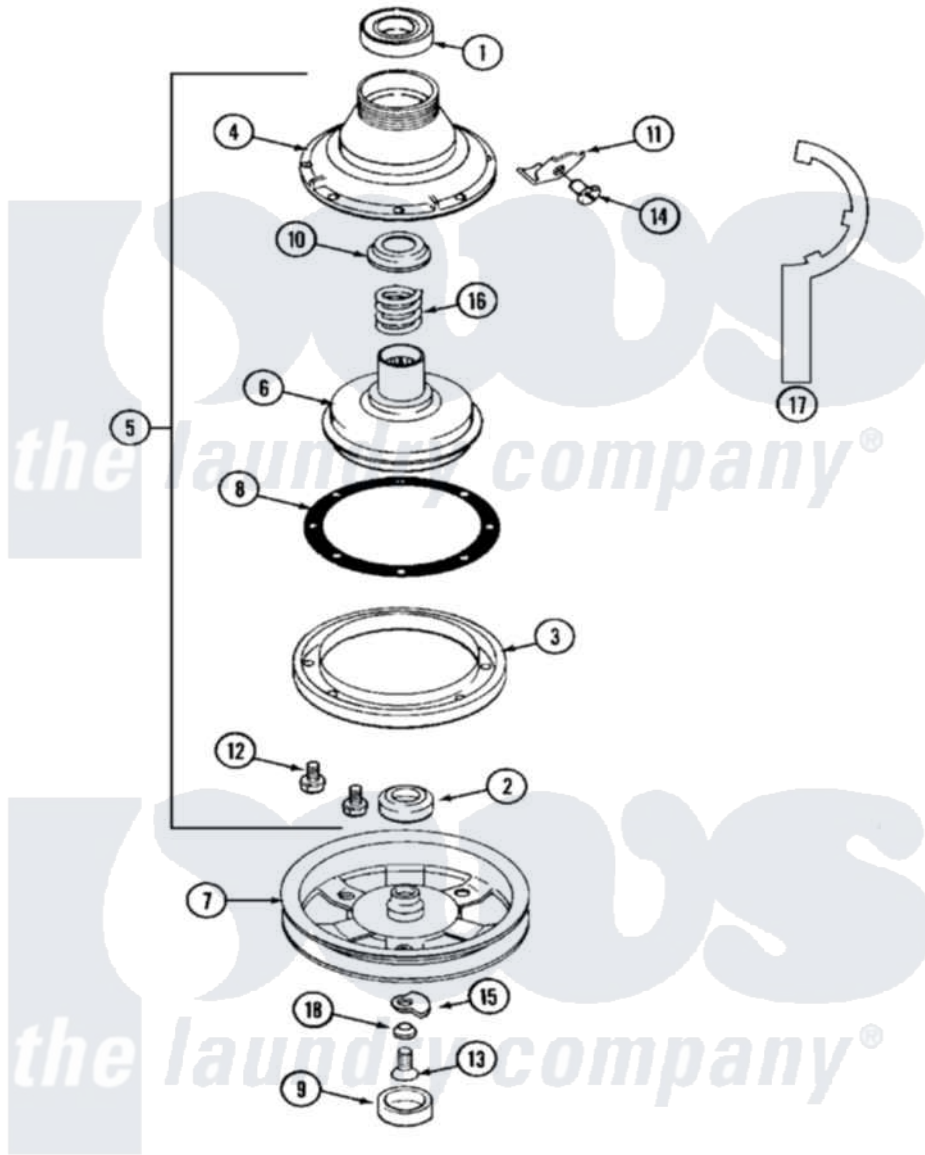

Maytag MAT12PSBAW 07 - CLUTCH & BRAKE

Maytag [Residential Maytag MAT12PSBAW Washer Parts](#) Parts Diagram 07 - CLUTCH & BRAKE
 Click on the part number to view part

Item	Original Part Number	Replaced By	Status	Part Description
001	Y200720	22003441		Bearing, Rear
002	200835			Bearing, Brake Rotor
003	211043	6-2011900		Brake Asse
004	211045	6-2011900		Brake Asse
005	201190	6-2011900		Brake Asse
006	201126	6-2011900		Brake Asse
007	211059	6-2301530		Pulley
"	22002431	6-2301550		Pulley Assembly
008	211042	6-2011900		Brake Asse
009	22002428			Cover, Dust
"	NLA		Not Available	CAP, OIL RETAINER
010	211039	6-2011900		Brake Asse
011	213325			Clip, Retaining
012	211000			SCREW, BRAKE DRUM (HEX HEAD)
013	211375	681582		Screw
014	213326			Bolt, Sems Retaining Clip

015	211089		Lug, Stop Pulley
016	211041	6-2011900	Brake Asse
017	Y038315	038315	Tool
018	211090	22003555	Washer, Stop Lug