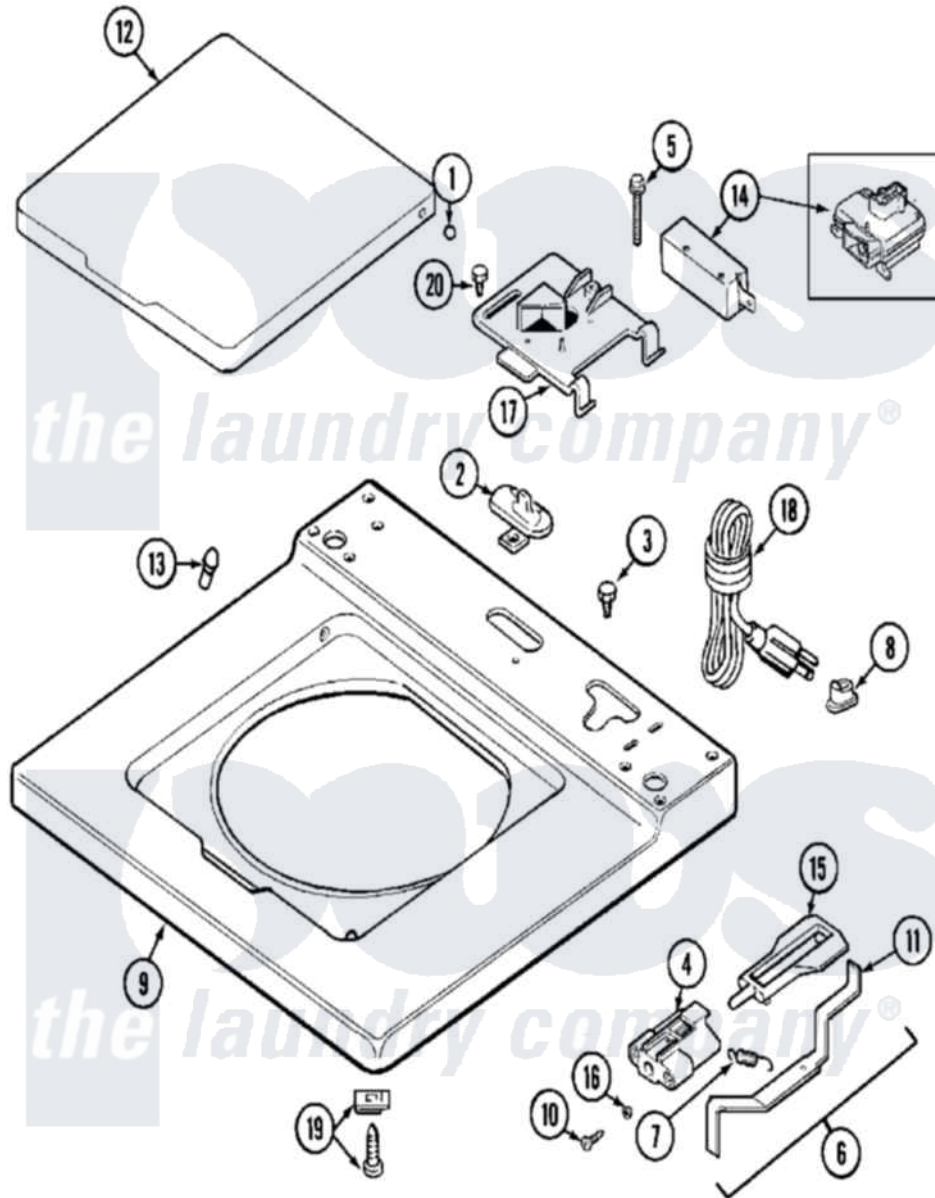

Maytag MAT12PSBAW 08 - TOP

Maytag [Residential Maytag MAT12PSBAW Washer Parts](#) Parts Diagram 08 - TOP
 Click on the part number to view part

Item	Original Part Number	Replaced By	Status	Part Description
001	211726			Hinge, Ball Lid
002	207159	489355		Screw, 8 X 1/2
"	22001298			Cap, Top Cover
003	210186	3370225		Screw
004	22002135			Bracket, Unbalance
005	213501			Screw, No.6-20 X 1-1/8 Inch
006	22001681			Unbalance Lever Assembly
"	22001969			Unbalance Lever Assembly
007	213720			Spring, Lid Switch
008	211881			Grommet, Cord Part Not Used- Gas Models Only
009	22001970			Cover Assembly, Top
"	22002137			Cover Assembly, Top
010	910182	25-7809		Screw, No.6-20 1/2 Flthd Torx
011	22001672			Lever, Unbalance
"	22001968			Lever, Unbalance
012	22001341			Lid W/Legend

"	22001893		Lid
013	212716		Bumper, Lid
014	205415	279347	Switch-Lid
"	22001967	12001908	Switch-Lid
015	216255		Plunger, Lid Switch
016	211500		Washer, Bracket To Top Cover
017	22001678		Bracket, Switch And Fuse
018	22001549	22003062	Cord, Power
019	204445		Screw And Fastener Assembly
020	207159	489355	Screw, 8 X 1/2