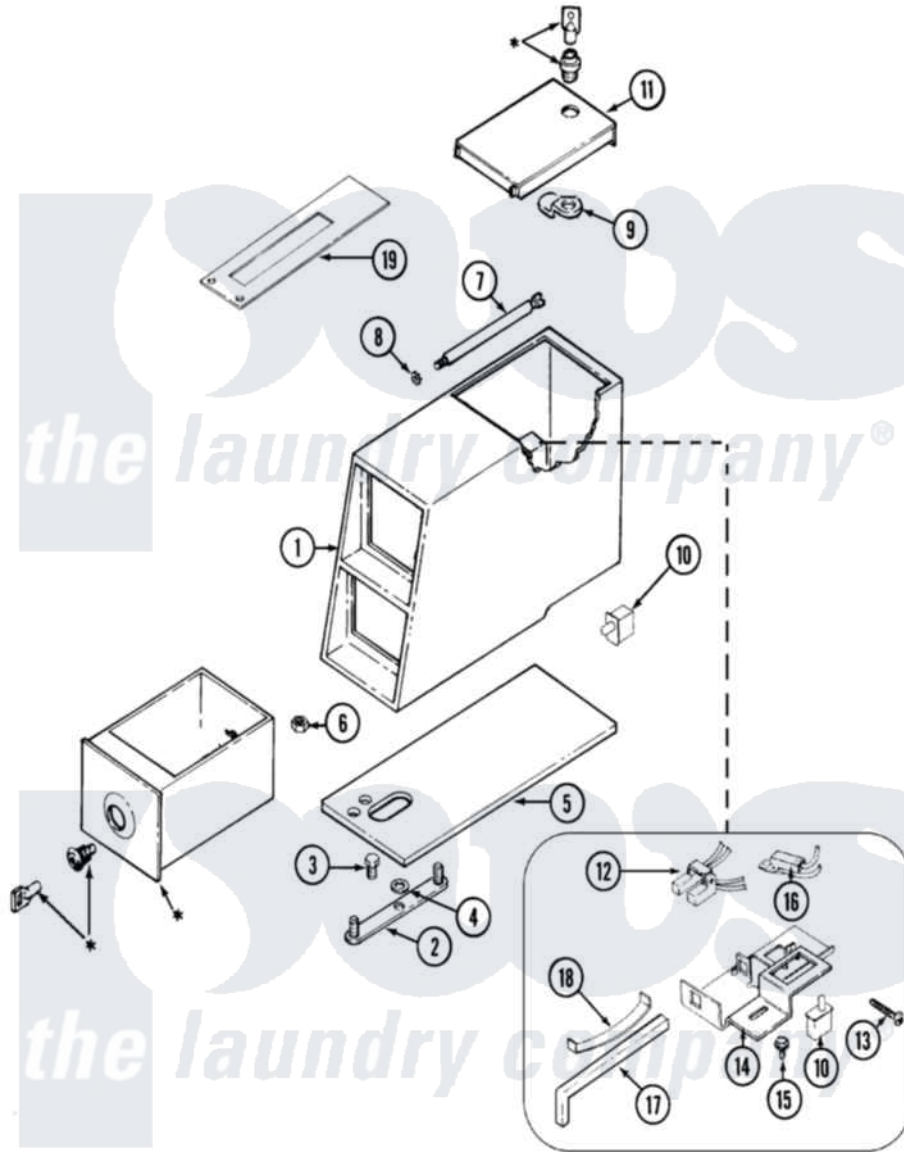

Maytag MAT12PSDAW 02 - CONTROL CENTER

***CONTACT YOUR COMMERCIAL LAUNDRY DISTRIBUTOR**

Maytag [Residential Maytag MAT12PSDAW Washer Parts](#) Parts Diagram 02 - CONTROL CENTER
 Click on the part number to view part

Item	Original Part Number	Replaced By	Status	Part Description
001	22002478		Not Available	VAULT, COIN (WHT) (ORIGINAL COIN VAULT NLA USE
002	22001810		Not Available	STRAP, MOUNTING
003	211294	90767		Screw, 8A X 3/8 HeX Washer Head Tapping
004	910309			Washer, Mounting Strap
005	22001870			Gasket, Coin Vault
006	Y052740	62739		Nut, Lock
007	22001903	8576635		Bolt
008	910387			Lockwasher, Vault Assembly
009	22003677			Nut, Locking Cam
010	33001250			Switch, Vault And Service Door
"	912012	3400409		Screw
011	22003679			Timer Access Door Assembly
012	22001965			Optic Switch Assembly
013	314665			Screw, Switch Assembly