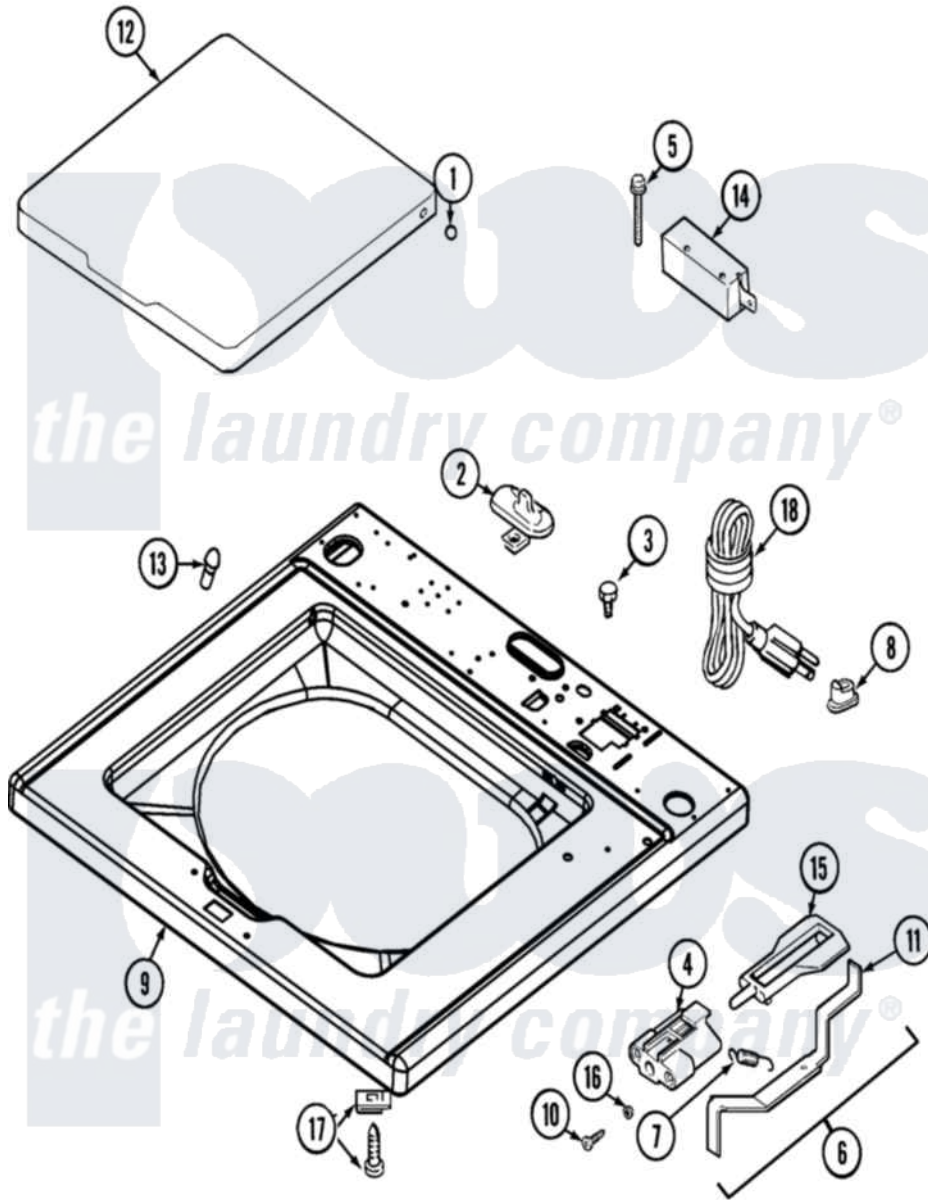

Maytag MAT12PSDAW 03 - TOP

Maytag [Residential Maytag MAT12PSDAW Washer Parts](#) Parts Diagram 03 - TOP
 Click on the part number to view part

Item	Original Part Number	Replaced By	Status	Part Description
001	211726			Hinge, Ball Lid
002	207159	489355		Screw, 8 X 1/2
"	22001298			Cap, Top Cover
003	210186	3370225		Screw
004	22002135			Bracket, Unbalance
005	213501			Screw, No.6-20 X 1-1/8 Inch
006	22001969			Unbalance Lever Assembly
007	213720			Spring, Lid Switch
008	211881			Grommet, Cord Part Not Used-Gas Models Only
009	22001970			Cover Assembly, Top
010	910182	25-7809		Screw, No.6-20 1/2 Flthd Torx
011	22001672			Lever, Unbalance
012	22001341			Lid W/Legend
013	212716			Bumper, Lid
014	22004243			Switch, Lid
015	216255			Plunger, Lid Switch

016 [211500](#)

Washer, Bracket To Top Cover

017 [204445](#)

Screw And Fastener Assembly

018 22003027

[22003062](#)

Cord, Power