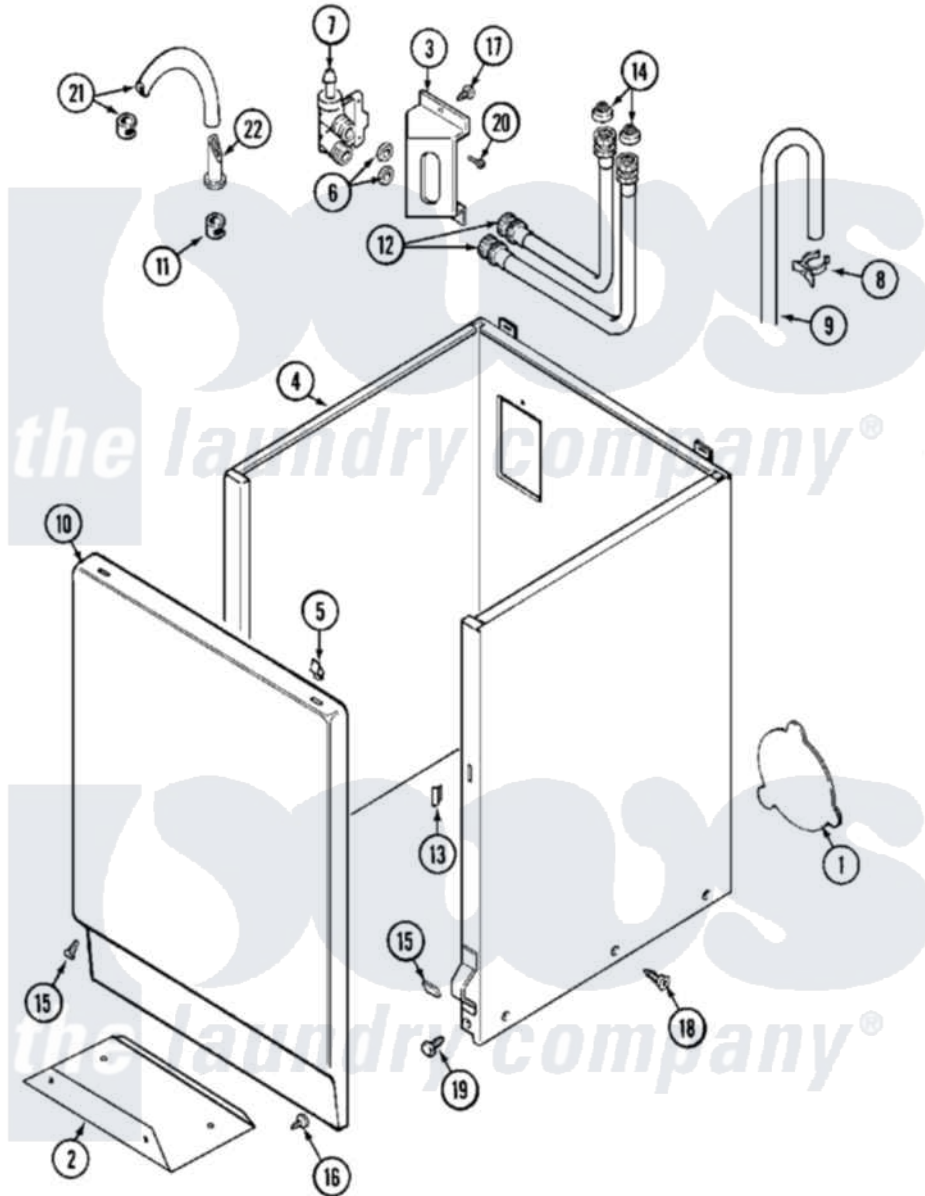

Maytag MAT12PSDAW 04 - CABINET

Maytag [Residential Maytag MAT12PSDAW Washer Parts](#) Parts Diagram 04 - CABINET
 Click on the part number to view part

Item	Original Part Number	Replaced By	Status	Part Description
001	211294	90767		Screw, 8A X 3/8 HeX Washer Head Tapping
"	22002924			Plate, Access
"	NLA		Not Available	PLATE, ACCESS
002	213846			Guard, Belt
003	22002361			Bracket, Water Valve
004	22001995			Screw Note: Screw, Tumbler Front And Shroud
"	22002382			Fastener, V-Bracket
"	22002425			Bracket, "V"
"	NLA		Not Available	CABINET (WHT)
005	22001650			Fastener, Spring
006	Y013783			Washer, Inlet Hose
007	205161	489503		Clamp
"	22001604			Valve, Water 120V 60Hz
008	22002151			Clip, Hose
009	22003410			Hose, Drain

"	22003814		Retainer, Drain Hose
010	22001803	Not Available	PANEL, FRONT (WHT)
011	205161	489503	Clamp
012	22003682	12001901	Kit-Inlet Hose Assembly
"	22003683	12001900	Kit-Inlet Hose Assembly
013	22002331		Spacer, Front Panel
014	22002960		Strainer, Washer Inlet
015	213325		Clip, Retaining
"	22001496		Front Panel Fastener And Screw
016	211294	90767	Screw, 8A X 3/8 HeX Washer Head Tapping
017	22003817	3370225	Screw
018	33002190		SCrew, C BraCe, BraCket, Cabinet
019	213121	3400111	Screw, 12-14 X 5/8
"	213122	27001200	Screw
020	Y313561		Screw----NA
021	22001608	22001954	Injector Hose And Clamp Kit
022	22001900		Preventer, Back Flow