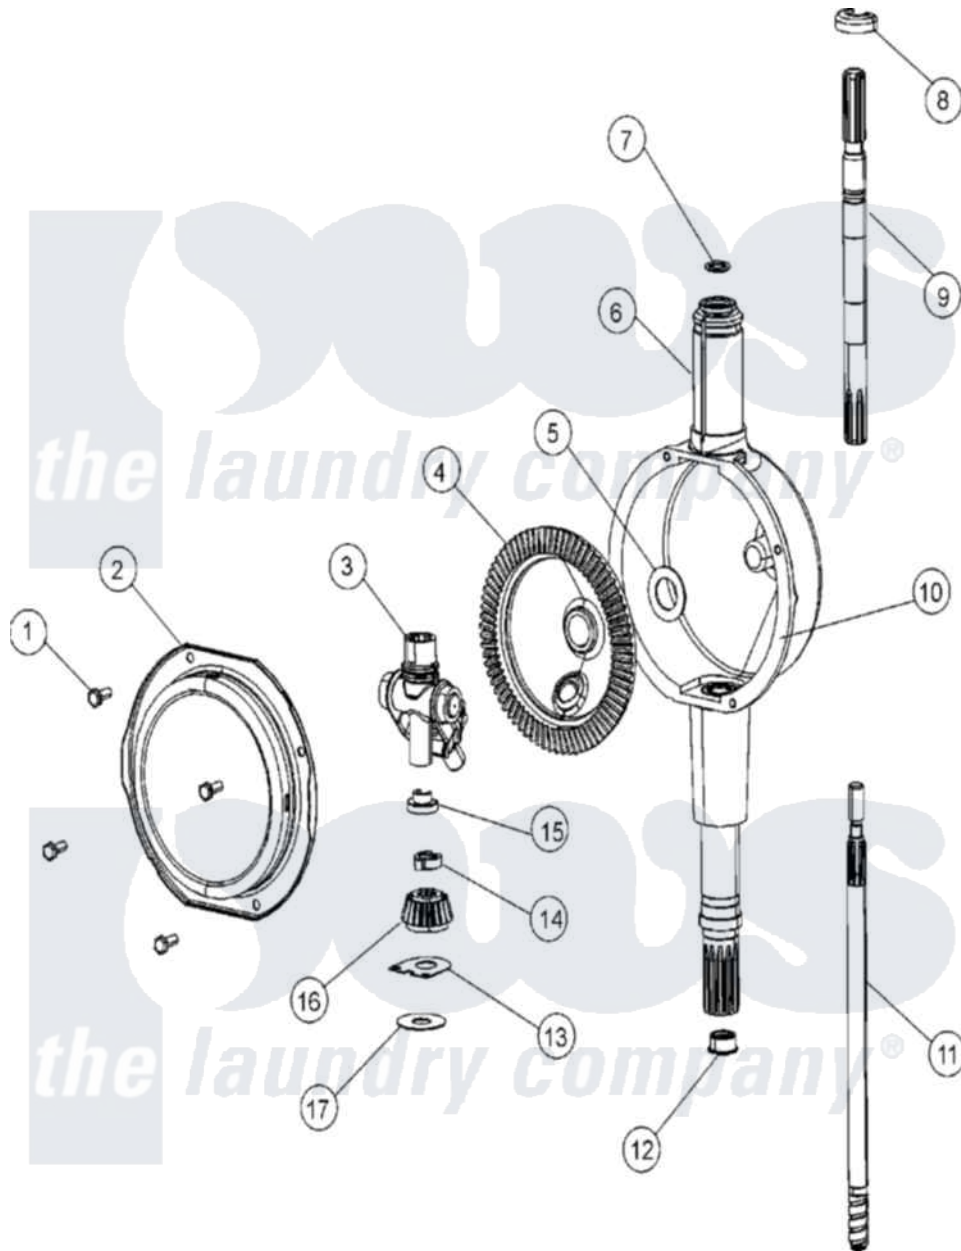

Maytag MAT12PSDAW 06 - TRANSMISSION

Maytag [Residential Maytag MAT12PSDAW Washer Parts](#) Parts Diagram 06 - TRANSMISSION
 Click on the part number to view part

Item	Original Part Number	Replaced By	Status	Part Description
001	215417		Not Available	SCREW, TRANSMISSION COVER
002	206628			Cover, Transmission
003	206685	6-2066850		Yoke
004	206713	6-2067130		Gear- Beve
005	215394			Washer, Bevel Gear
006	22002537			Housing, Transmission
007	22002417			O-Ring Agitator Shaft
008	22002340			Collar, Agitator Shaft
009	22002415	6-2168983		Shaft- Agi
010	Y058700	675652		Adhesive
011	22002343	6-2300060		Shaft- Cen
012	207843			Lip Seal Repair Kit
013	215395			Plate, Clutch
014	22002353			Collar, Center Shaft
015	22002341			Collar, Lower Plastic Keeper
016	215401	W10221114		Pinion

017

211483

[6-2114830](#)

Washer- SP

018

22002375

[6-2097790](#)

Transmison