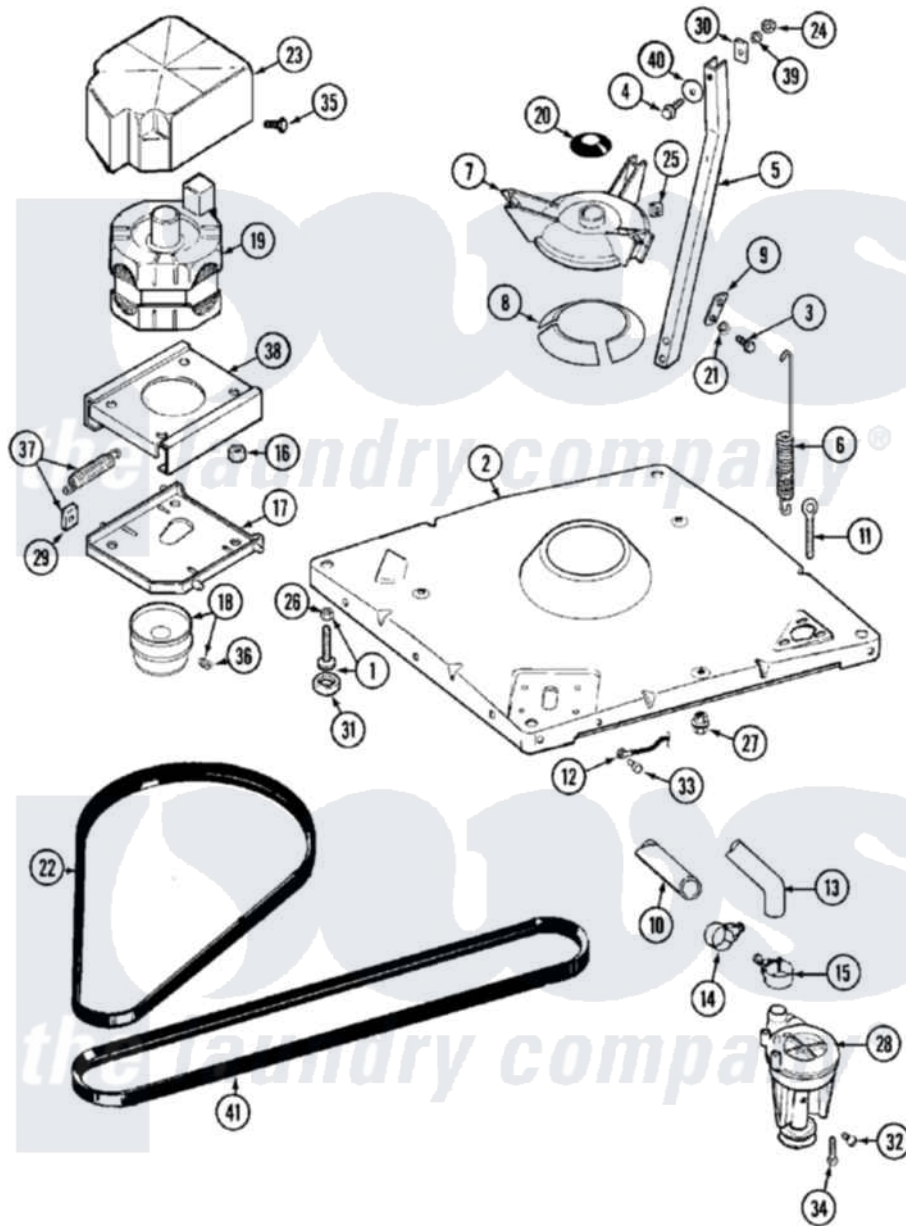

# Maytag MAT12PSDAW 07 - BASE

Maytag [Residential Maytag MAT12PSDAW Washer Parts](#) Parts Diagram 07 - BASE  
 Click on the part number to view part

Item	Original Part Number	Replaced By	Status	Part Description
001	<a href="#">22003428</a>			Leg, Adjustable
002	<a href="#">22002150</a>			Base
003	<a href="#">Y015627</a>			Screw- Hex
004	200744	<a href="#">W10175939</a>		Bolt
"	205254	<a href="#">W10175938</a>		Bolt
005	213100		Not Available	PART NOT USED
006	<a href="#">22001300</a>			Spring, Centering
007	<a href="#">203725</a>			Damper W/Bolt And Clip
008	<a href="#">203956</a>			Damper Pad Kit
009	<a href="#">213073</a>			Washer, Double Brace
010	<a href="#">22001816</a>			Hose, Drain
011	<a href="#">216416</a>			Bolt, Eye/Centering Spring
012	<a href="#">901220</a>			Ground Wire
013	<a href="#">Y212989</a>			Hose, Outer Tub To Pump
014	Y22001820	<a href="#">285655</a>		Clamp, Hose
015	22001640	<a href="#">285655</a>		Clamp, Hose