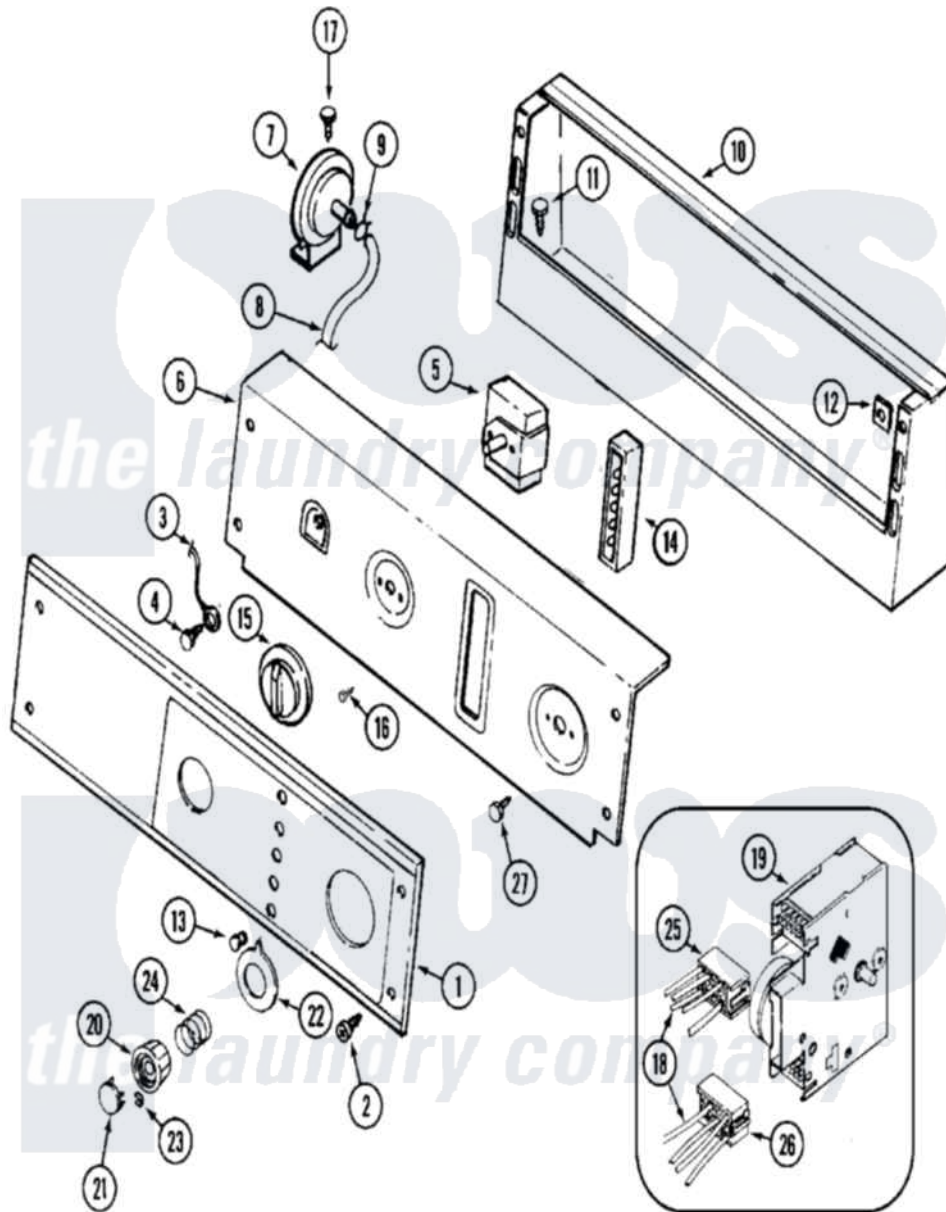

Maytag MAT13MNAGW 01 - CONTROL PANEL

Maytag [Residential Maytag MAT13MNAGW Washer Parts](#) Parts Diagram 01 - CONTROL PANEL
 Click on the part number to view part

Item	Original Part Number	Replaced By	Status	Part Description
001	22001890		Not Available	PANEL, CONTROL (W/LENS)
"	22001949			Panel, Control
002	215506			Screw, Control Panel Overlay
003	204807			Ground Wire, Supp. Plte To Top Cover
004	210186	3370225		Screw
005	205353			Switch, DiAl-A-Fabric
006	22001596			Plate, Back-Up
"	22003100			Plate, Back-Up
007	203263	22004474		Switch- Pr
008	212942	22001619		Tube, Water Level Switch
009	410296	596669		Clamp, Manifold
010	22001366			Console
"	22003093			Console
011	211294	90767		Screw, 8A X 3/8 HeX Washer Head Tapping
"	Y313559			Screw

012	215003		Fastener, Panel And Bracket
013	215564		Lens, Indicator Light
014	206881		Indicator, Light
"	206882	W10133276	Indicator, Five Light
015	206894		Knob, Selector
"	215561	206894	Knob, Selector
016	Y313588	488234	Screw 8-32 X 1/4
017	211294	90767	Screw, 8A X 3/8 HeX Washer Head Tapping
018	22001089		Wire Harness, Main
"	22001092		Wire Harness, Main
"	22002221	22002258	Wire Harness Kit
"	22002258		Wire Harness Kit
"	22003881		Wire Harness
"	NLA	Not Available	WIRE HARNESS, MAIN
"	NLA	Not Available	WIRE HARNESS KIT----NA
019	22001082		Timer
"	22001084		Timer
020	206892		Control Knob
021	314723	W10133501	Cap, Knob
022	22001571		Bezel, Timer Dial
023	211605		Bezel, Timer Dial
024	211065		Spring, Index Wheel
025	22001885		Housing, Connector ----N
026	22001886		Housing, Connector
027	216412		Screw, Bracket To Timer