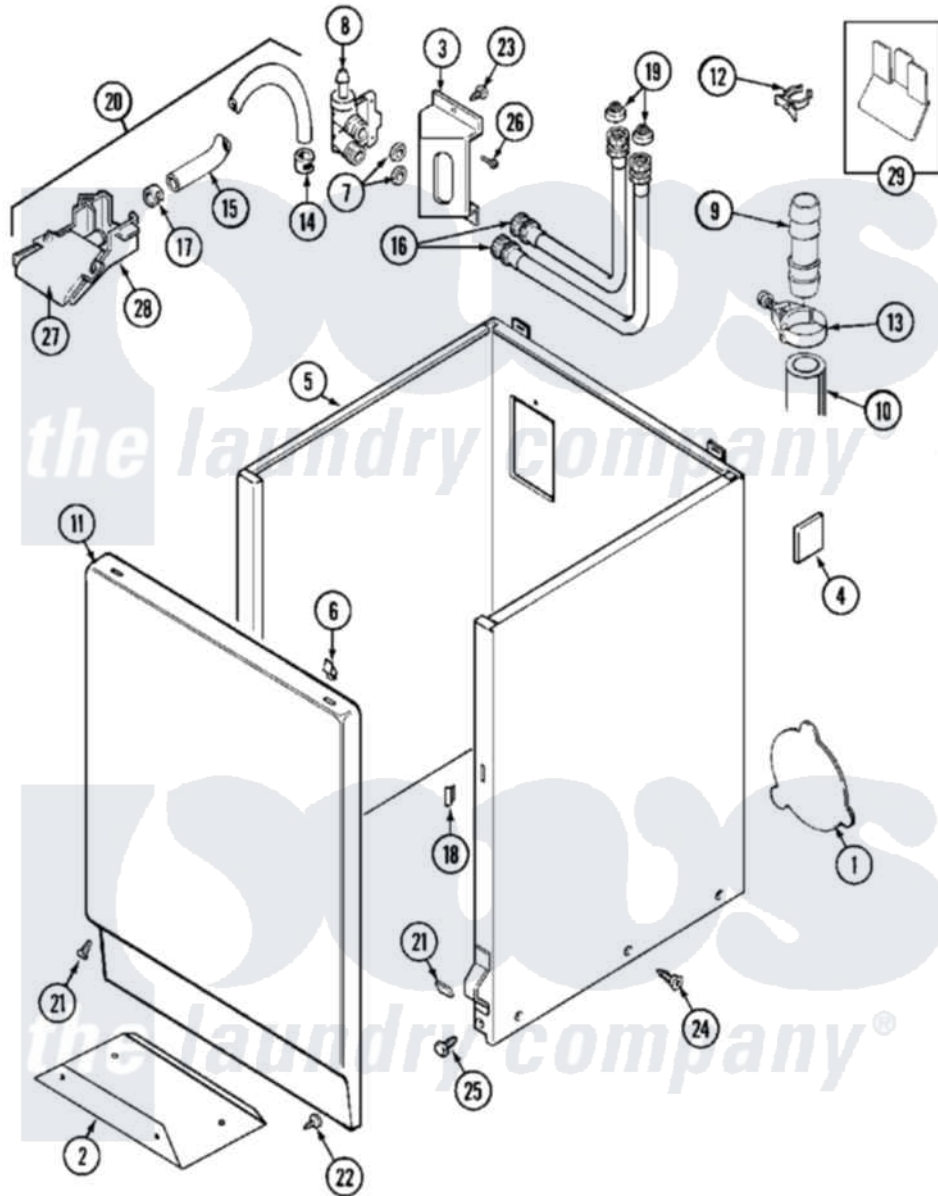

Maytag MAT13MNAGW 03 - CABINET

Maytag [Residential Maytag MAT13MNAGW Washer Parts](#) Parts Diagram 03 - CABINET
 Click on the part number to view part

Item	Original Part Number	Replaced By	Status	Part Description
001	211294	90767		Screw, 8A X 3/8 HeX Washer Head Tapping
"	212985	22002924		Plate, Access
"	NLA		Not Available	PLATE, ACCESS
002	213846			Guard, Belt
003	214812	22002361		Bracket, Water Valve
"	22003217	3370225		Screw
004	215058			Pad, Cabinet Bumper
005	22001995			Screw Note: Screw, Tumbler Front And Shroud
"	22002381			V-Bracket
"	22002382			Fastener, V-Bracket
"	NLA		Not Available	CABINET (WHT)
006	212982	22001650		Fastener, Spring
007	Y013783			Washer, Inlet Hose
008	214337	96160		Screen
"	22001196			Valve, Water

"	22001275		Valve, Water
"	22001276	22004332	Water Valve 240V/50Hz, Comm
009	Y216015		Coupling, Hose
010	22001816		Hose, Drain
"	22002700	22003410	Hose, Drain
"	22002701	22003814	Retainer, Drain Hose
011	22001803	Not Available	PANEL, FRONT (WHT)
"	33001268	Not Available	PAD, DOOR
012	22001815	22002765	Clip, Hose
013	200461	285655	Clamp, Hose
014	216169	596669	Clamp, Manifold
015	22001190		Hose, Injector
016	205828	202860	Inlet Hose Assembly
"	208100	76313	Hosefill
017	216170	489503	Clamp
018	214376	22002331	Spacer, Front Panel
019	200961	12001413	Strainer And Washer Kit
020	22001304		Water Injector Assembly
021	22001496		Front Panel Fastener And Screw
022	211294	90767	Screw, 8A X 3/8 HeX Washer Head Tapping
023	212276	W10116760	Screw
024	213007		Xfor Cabinet See Cabinet, Back
025	213121	3400111	Screw, 12-14 X 5/8
"	213122	27001200	Screw
026	Y313561		Screw----NA
027	22001187		Injector
028	22001186		Injector
029	22001972		Clip, Cabinet