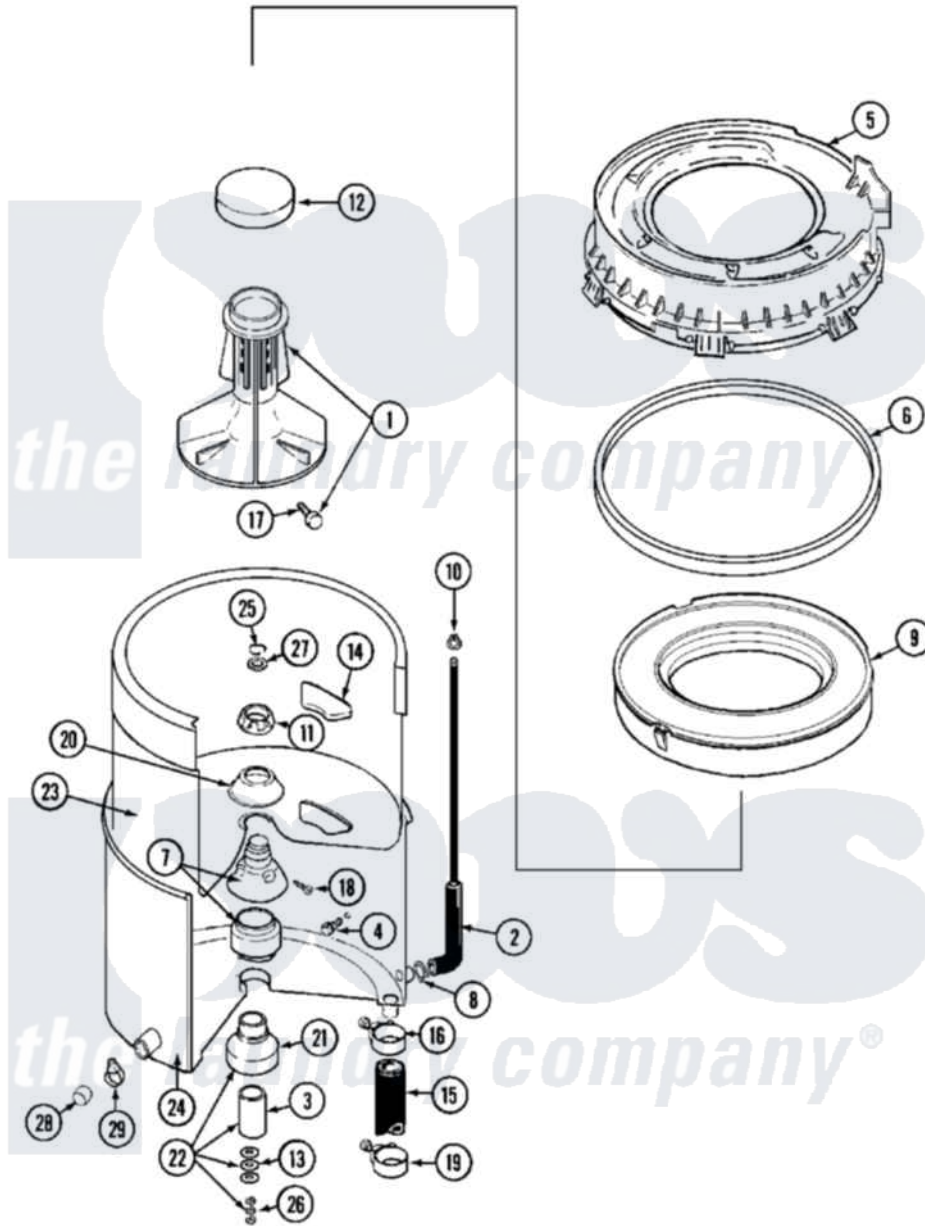

Maytag MAT13MNAGW 04 - TUB

Maytag [Residential Maytag MAT13MNAGW Washer Parts](#) Parts Diagram 04 - TUB
 Click on the part number to view part

Item	Original Part Number	Replaced By	Status	Part Description
001	207228			Agitator W/Lock Screw
002	212942	22001619		Tube, Water Level Switch
003	211130			Bearing Liner, Tub Bearing
004	200744	W10175939		Bolt
"	205254	W10175938		Bolt
005	22001299			Tub Cover And Gasket Assembly
006	Y22001201	22001007		Gasket, Cover To Tub
007	22001648	6-2095720		Mounting S
008	211641			Clamp, 1-1/16"
009	22001142			Ring, Balance
010	410296	596669		Clamp, Manifold
011	211047	6-2110472		Nut- Clamp
012	216251			Cap, Agitator
013	211100			Washer, Outer Tub
014	215980			Plug, Filter Hole
				Use Outer Tub Part No.

015	213045		Hose, Outer Tub Part NOT Used
016	201011	285655	Clamp, Hose
017	206478		Not Available
018	211618	22001423	SCREW & WASHER FOR AGITATOR
019	202574	3367052	Clamp, Hose
020	211210		Washer, Clamping Nut
021	200824	6-2040130	Tub Bearin
022	204013	6-2040130	Tub Bearin
023	22001139		Tub, Inner
024	22003604		Not Available
025	Y015667		TUB, OUTER
026	Y054867		Retaining Ring
027	Y015666		Washer, Lock
028	214725		Washer, Retaining -
029	214739	596669	Cap For Spout-Outer Tub
			Clamp, Manifold