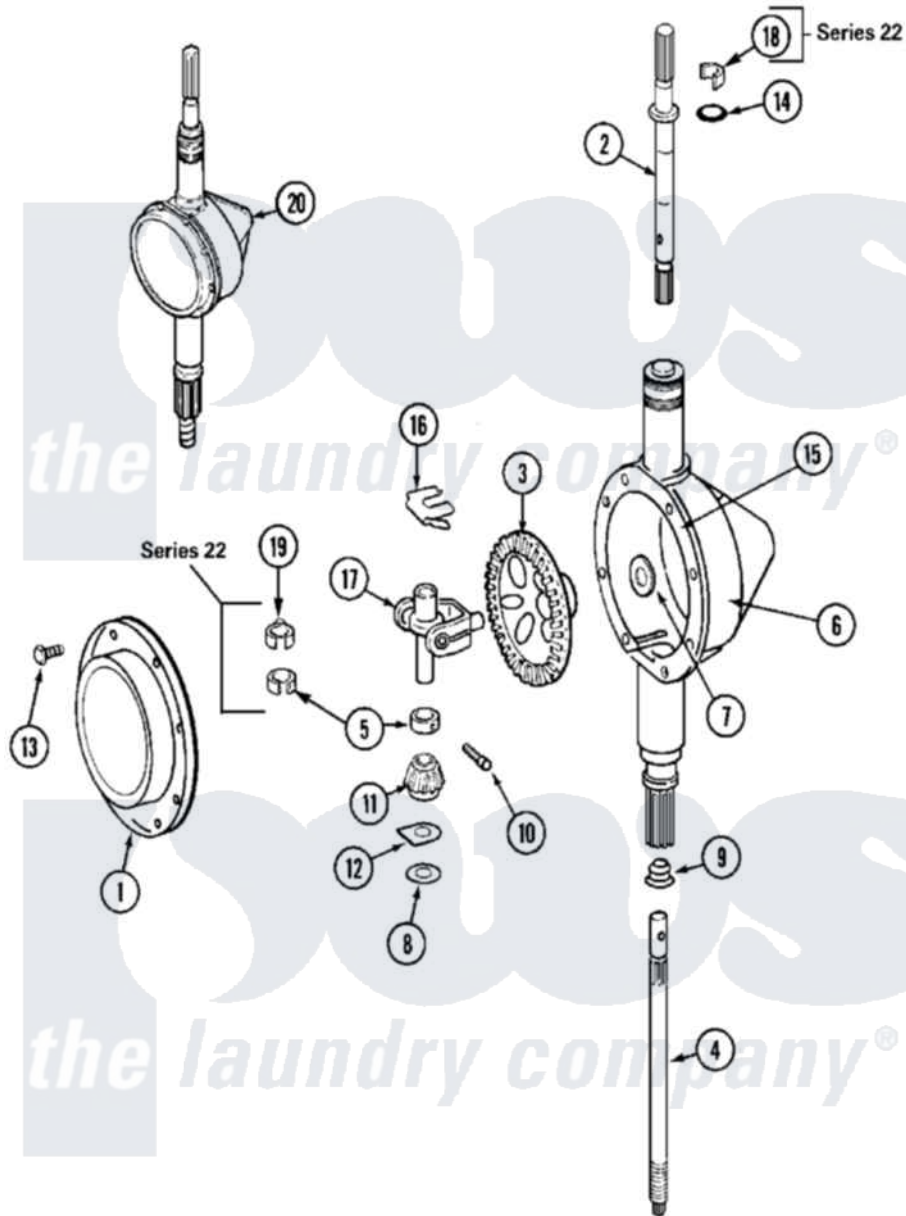

Maytag MAT13MNAGW 06 - TRANSMISSION

Maytag Residential Maytag MAT13MNAGW Washer Parts Parts Diagram 06 - TRANSMISSION
 Click on the part number to view part

Item	Original Part Number	Replaced By	Status	Part Description
001	206628			Cover, Transmission
002	207153	6-2097820		Kit- Shaft
"	22002415	6-2168983		Shaft- Agi
003	206713	6-2067130		Gear- Beve
004	215410	12001450		Ctr Shaft W/Collar Andkeeper-Dp
"	22002342	6-2300050		Shaft- Cen
005	215415		Not Available	COLLAR, LOWER
"	22002353			Collar, Center Shaft
006	206624	6-2097750		Trans Dee
"	22002416	6-2300100		Assembly-
"	Y056080	6-0560800		Oil
007	215394			Washer, Bevel Gear
008	211483	6-2114830		Washer- SP
009	206602	207843		Lip Seal Repair Kit
010	W10124350		Not Available	NOT REQUIRED PART OR SEE NOTE

"	Y206629		Pin, Collar
011	215401	W10221114	Pinion
012	215395		Plate, Clutch
013	215417	Not Available	SCREW, TRANSMISSION COVER
014	210690		Seal, Rubber
"	22002417		O-Ring AgitatOr Shaft
015	Y058700	675652	Adhesive
016	215581		Spring, Agitator Shaft
"	W10124350	Not Available	NOT REQUIRED PART OR SEE NOTE
017	206685	6-2066850	Yoke
018	22002340		Collar, Agitator Shaft
019	22002341		Collar, Lower Plastic Keeper
020	206707	6-2097750	Trans Dee
"	22002126	6-2097750	Trans Dee