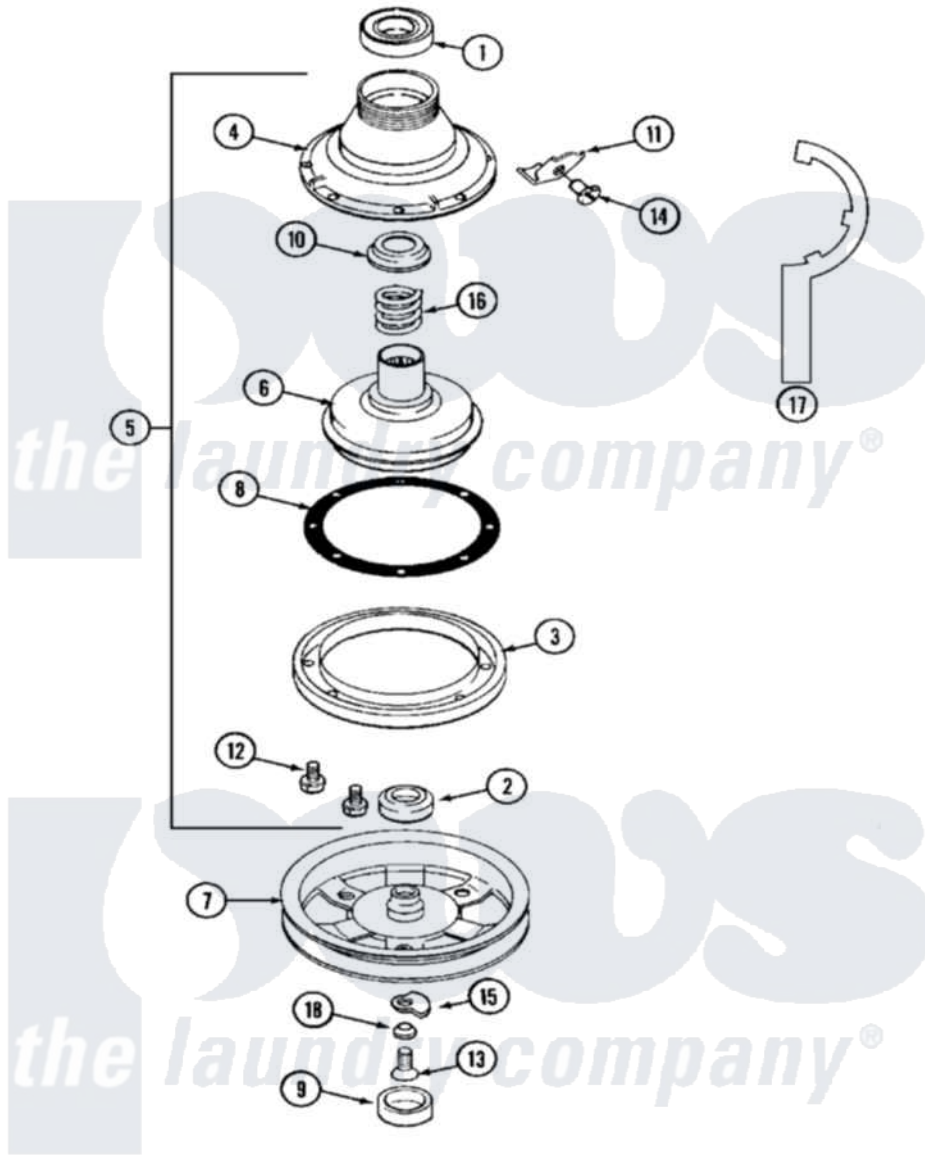

Maytag MAT13MNAGW 07 - CLUTCH, BRAKE & BELTS

Maytag Residential Maytag MAT13MNAGW Washer Parts Parts Diagram 07 - CLUTCH, BRAKE & BELTS
 Click on the part number to view part

Item	Original Part Number	Replaced By	Status	Part Description
001	Y200720	22003441		Bearing, Rear
002	200835			Bearing, Brake Rotor
003	211043	6-2011900		Brake Asse
004	211045	6-2011900		Brake Asse
005	201190	6-2011900		Brake Asse
006	201126	6-2011900		Brake Asse
007	211059	6-2301530		Pulley
"	22001441	22002432		Pulley Assembly
"	22002431	6-2301550		Pulley Assembly
"	22002432			Pulley Assembly
008	211042	6-2011900		Brake Asse
009	22002428			Cover, Dust
"	NLA		Not Available	CAP, OIL RETAINER
010	211039	6-2011900		Brake Asse
011	213325			Clip, Retaining
012	211000			SCREW, BRAKE DRUM (HEX HEAD)

013	211375	681582	Screw
014	213326		Bolt, Sems Retaining Clip
015	211089		Lug, Stop Pulley
016	211041	6-2011900	Brake Asse
017	Y038315	038315	Tool
018	211090	22003555	Washer, Stop Lug