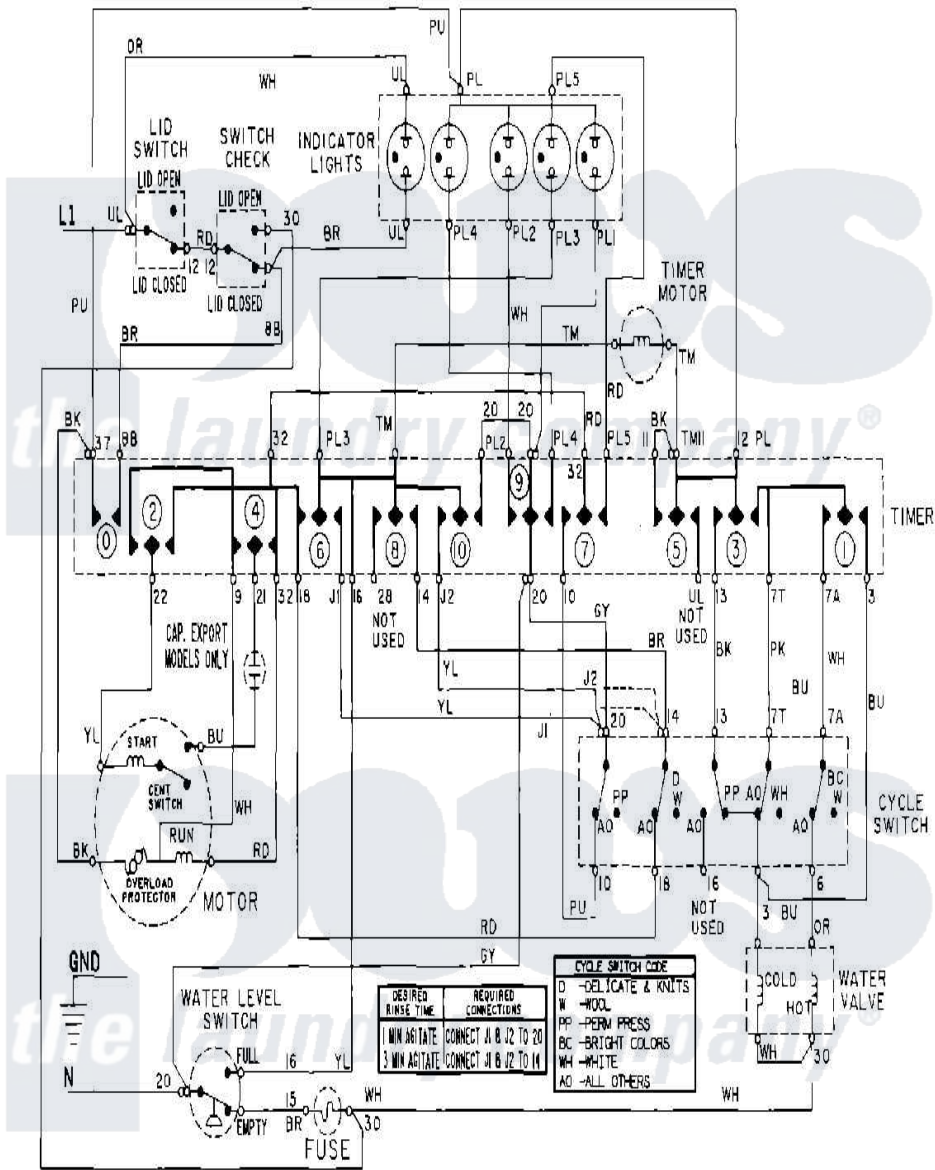

Maytag MAT13MNAGW 08 - WIRING INFORMATION

Maytag Residential Maytag MAT13MNAGW Washer Parts Parts Diagram 08 - WIRING INFORMATION
 Click on the part number to view part

Item	Original Part Number	Replaced By	Status	Part Description
001	NLA		Not Available	WIRING INFORMATION
"	NLA		Not Available	WIRING INFORMATION