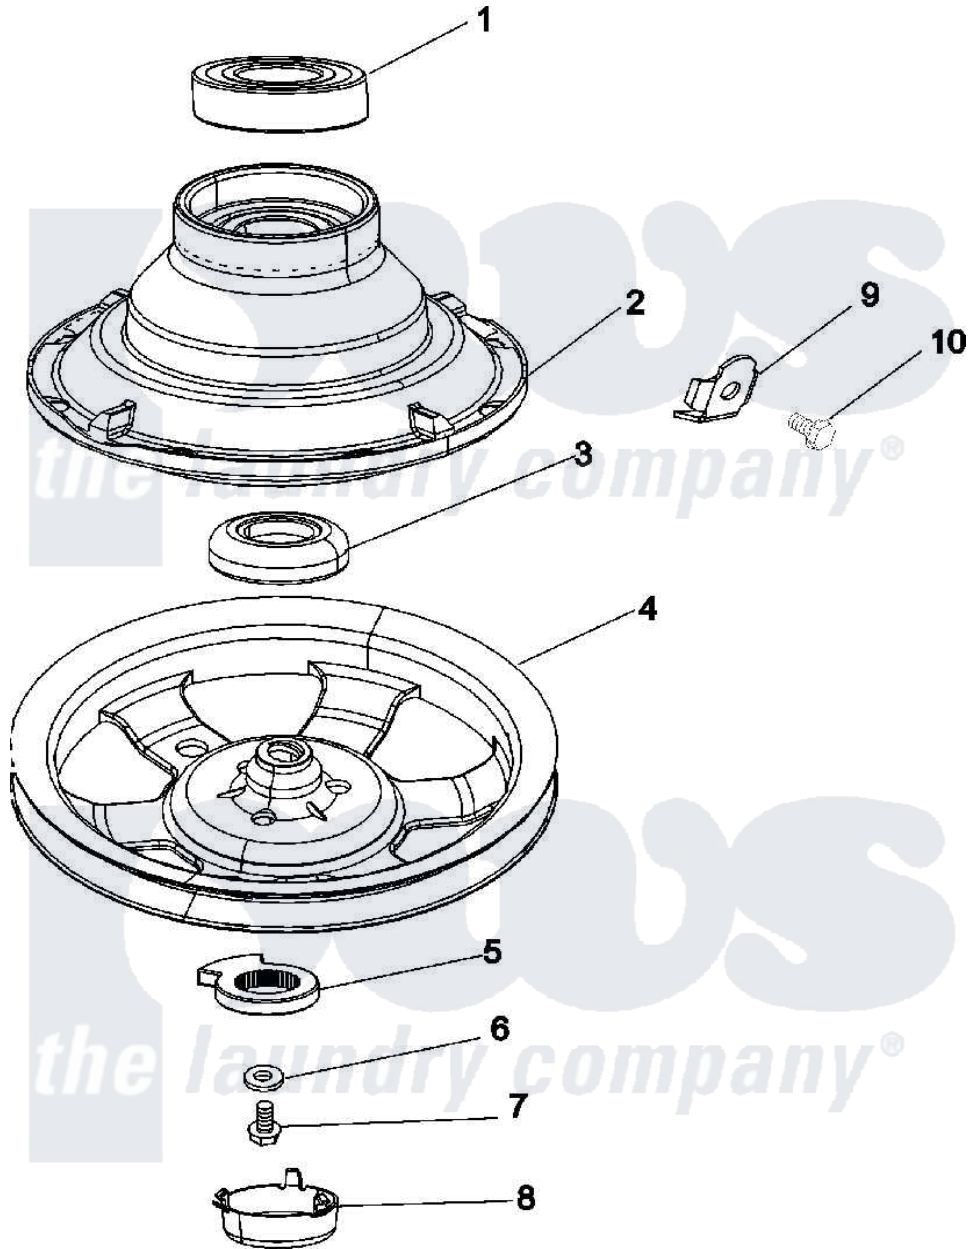

Maytag MAT13MNDAW 06 - CLUTCH & BRAKE

Maytag Residential Maytag MAT13MNDAW Washer Parts Parts Diagram 06 - CLUTCH & BRAKE
 Click on the part number to view part

| Item | Original Part Number | Replaced By | Status | Part Description |
|------|--------------------------|---------------------------|--------|---------------------------|
| 001 | Y200720 | 22003441 | | Bearing, Rear |
| 002 | 201190 | 6-2011900 | | Brake Asse |
| 003 | 200835 | | | Bearing, Brake Rotor |
| 004 | 22002429 | 6-2301530 | | Pulley |
| 005 | 211089 | | | Lug, Stop Pulley |
| 006 | 211090 | 22003555 | | Washer, Stop Lug |
| 007 | 211375 | 681582 | | Screw |
| 008 | 22002428 | | | Cover, Dust |
| 009 | 213325 | | | Clip, Retaining |
| 010 | 213326 | | | Bolt, Sems Retaining Clip |