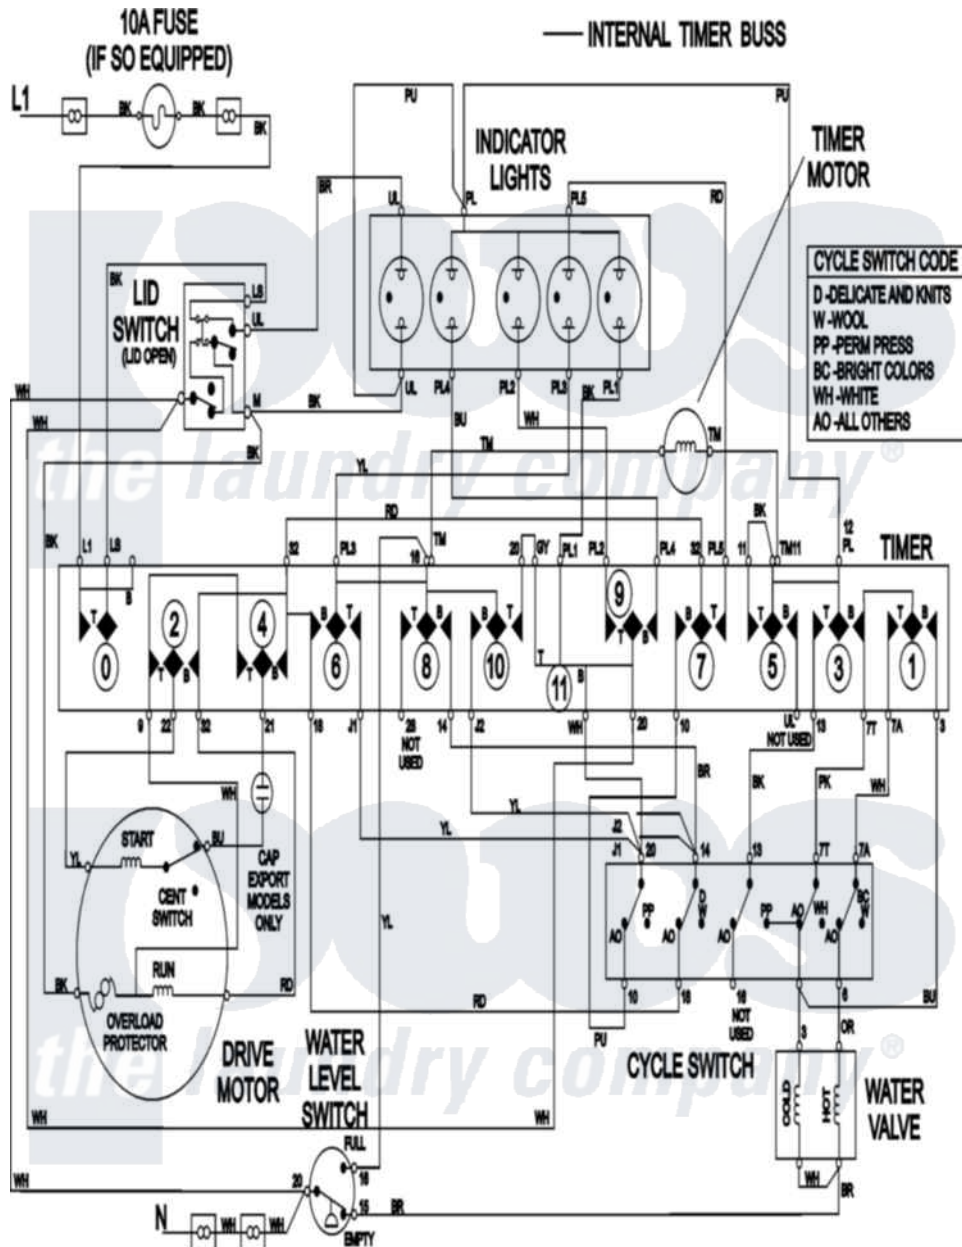

Maytag MAT13MNDAW 08 - WIRING INFORMATION

Maytag Residential Maytag MAT13MNDAW Washer Parts Parts Diagram 08 - WIRING INFORMATION
 Click on the part number to view part

Item	Original Part Number	Replaced By	Status	Part Description
001	NLA		Not Available	WIRING INFORMATION